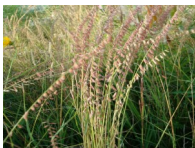

### Description:

**A pollinator's dream!** Attract bees, butterflies, birds and hummingbirds to your yard with the colors and smells of a beautiful native flower garden! This perennial mix is formulated for most soil conditions and includes an assortment of spring, summer and fall blooming species. Up to 3 feet tall. Tolerates a range of soil conditions (moist to well-drained), but not flooding or prolonged saturation.

### Species:

**Over 25 native perennial wildflowers and 4 or more native grasses blooming spring through fall! Some species in the packet include:** Prairie Onion, Leadplant, Columbine, Marsh Milkweed, Common Milkweed, Butterfly Milkweed, Showy Milkweed, New England Aster, White Wild Indigo, Partridge Pea, White Prairie Clover, Side Oats Grama, Blue Grama, Junegrass, Little Bluestem, Prairie Dropseed....

### Quantity:

**Covers up to 100 square feet**

**It is recommended to mix with sand or sawdust to disburse seed.**

Prairie Onion

Leadplant

Columbine

Marsh Milkweed

Common Milkweed

Butterfly Milkweed

Showy Milkweed

New England Aster

White Wild Indigo

Partridge Pea

White Prairie Clover

Side Oats Grama

Blue Grama