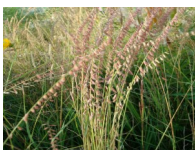

2022 PRAIRIE SEED MIXES

Pollinator Mix (\$18)

Description:

A pollinator's dream! Attract bees, butterflies, birds and hummingbirds to your yard with the colors and smells of a beautiful native flower garden! This perennial mix is formulated for most soil conditions and includes an assortment of spring, summer and fall blooming species. Up to 3 feet tall. Tolerates a range of soil conditions (moist to well-drained), but not flooding or prolonged saturation.

Species:

Over 25 native perennial wildflowers and 4 or more native grasses blooming spring through fall! Some species in the packet include: Prairie Onion, Leadplant, Columbine, Marsh Milkweed, Common Milkweed, Butterfly Milkweed, Showy Milkweed, New England Aster, White Wild Indigo, Partridge Pea, White Prairie Clover, Side Oats Grama, Blue Grama, Junegrass, Little Bluestem, Prairie Dropseed....

Quantity:

Covers up to 100 square feet

It is recommended to mix with sand or sawdust to disburse seed.

Prairie Onion

Leadplant

Columbine

Marsh Milkweed

Common Milkweed

Butterfly Milkweed

Showy Milkweed

New England Aster

White Wild Indigo

Partridge Pea

White Prairie Clover

Side Oats Grama

Blue Grama