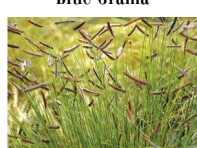

2023 NATIVE SEED MIXES

Pollinator Mix (\$20)

Description:

A pollinator's dream! Attract bees, butterflies, birds and hummingbirds to your yard with the colors and smells of a beautiful native flower garden! This perennial mix is formulated for most soil conditions and includes an assortment of spring, summer and fall blooming species. Tolerates a range of soil conditions (moist to well-drained), but not flooding or prolonged saturation. Plants grow up to 3 feet tall.

Species:

Over 25 native perennial wildflowers and 4 or more native grasses blooming spring through fall! Some species in the packet include: Prairie Onion, Leadplant, Columbine, Marsh Milkweed, Common Milkweed, Butterfly Milkweed, Showy Milkweed, New England Aster, White Wild Indigo, Partridge Pea, White Prairie Clover, Side Oats Grama, Blue Grama, Junegrass, Little Bluestem, Prairie Dropseed....

Butterfly Milkweed

Showy Milkweed

New England Aster

White Wild Indigo

Partridge Pea

White Prairie Clover

Side Oats Grama

Blue Grama

Junegrass

Little Bluestem

Prairie Dropseed