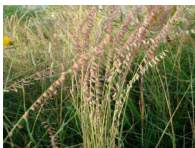

2023 NATIVE SEED MIXES

Pollinator Mix (\$20)

Description:

A pollinator's dream! Attract bees, butterflies, birds and hummingbirds to your yard with the colors and smells of a beautiful native flower garden! This perennial mix is formulated for most soil conditions and includes an assortment of spring, summer and fall blooming species. Tolerates a range of soil conditions (moist to well-drained), but not flooding or prolonged saturation. Plants grow up to 3 feet tall.

Species:

Over 25 native perennial wildflowers and 4 or more native grasses blooming spring through fall! Some species in the packet include: Prairie Onion, Leadplant, Columbine, Marsh Milkweed, Common Milkweed, Butterfly Milkweed, Showy Milkweed, New England Aster, White Wild Indigo, Partridge Pea, White Prairie Clover, Side Oats Grama, Blue Grama, Junegrass, Little Bluestem, Prairie Dropseed....

Quantity:

Covers up to 100 square feet

It is recommended to mix with sand or sawdust to disburse seed.

Prairie Onion

Leadplant

Columbine

Marsh Milkweed

Common Milkweed

Butterfly Milkweed

Showy Milkweed

New England Aster

White Wild Indigo

Partridge Pea

White Prairie Clover

Side Oats Grama

Blue Grama