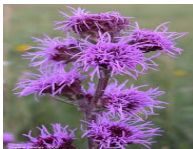

2024 Seed Mixes

Native Songbird Mix (\$23)

Description:

A songbirds AND pollinator paradise! Designed to improve forage and habitat for MN native songbirds and pollinators. This perennial mix includes an assortment of spring, summer and fall blooming species. Tolerates a range of soil conditions (moist to well-drained), but not flooding or prolonged saturation. Plants are 2-6' tall.

Species:

Over 25 species including at least 20 flowers, several grasses, and sedges ensuring a diverse mix of blooms and colors all growing season! Species include: Meadow Blazing Star, Common Milkweed, Butterfly Milkweed, Stiff Goldenrod, Purple Prairie Clover, White Prairie Clover, Long Headed Coneflower, Wild Bergamot, Columbine, Smooth Blue Aster, Black Eyed Susan, Lead Plant, Stiff Sunflower, Sky Blue Aster, Little Bluestem, Indiangrass, Blue Grama, Prairie Dropseed, Tick Trefoil, Gray Goldenrod, and many more!

Quantity:

Covers up to 100 square feet. It is recommended to mix with sawdust to disburse seed

Meadow Blazing Star

Common Milkweed

Butterfly Milkweed

Stiff Goldenrod

Purple Prairie Clover

White Prairie Clover