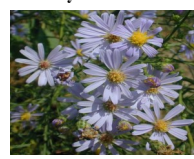

Species:

Over 25 species including at least 20 flowers, several grasses, and sedges ensuring a diverse mix of blooms and colors all growing season! Species include: Meadow Blazing Star, Common Milkweed, Butterfly Milkweed, Stiff Goldenrod, Purple Prairie Clover, White Prairie Clover, Long Headed Coneflower, Wild Bergamot, Columbine, Smooth Blue Aster, Black Eyed Susan, Lead Plant, Stiff Sunflower, Sky Blue Aster, Little Bluestem, Indiangrass, Blue Grama, Prairie Dropseed, Tick Trefoil, Gray Goldenrod, and many more!

Quantity:

Covers up to 100 square feet. It is recommended to mix with sawdust to disburse seed

Meadow Blazing Star

Common Milkweed

Butterfly Milkweed

Stiff Goldenrod

Purple Prairie Clover

White Prairie Clover

Long Head Coneflower

Wild Bergamot

Columbine

Smooth Blue Aster

Black Eyed Susan

Leadplant

Stiff

Sky Blue Aster