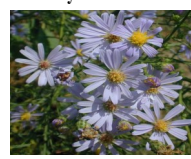

2021 Prairie Seed Mixes

Native Songbird Mix (\$18)

Description:

A songbirds AND pollinator paradise! Designed to improve forage and habitat for MN native songbirds and pollinators. This perennial mix includes an assortment of spring, summer and fall blooming species. Species are 2-5' tall. Tolerates a range of soil conditions (moist to well-drained), but not flooding or prolonged saturation.

Species:

Over 25 species including at least 20 flowers, several grasses, and sedges ensuring a diverse mix of blooms and colors all growing season! Species include: Meadow Blazing Star, Common Milkweed, Butterfly Milkweed, Stiff Goldenrod, Purple Prairie Clover, White Prairie Clover, Long Headed Coneflower, Wild Bergamot, Columbine, Smooth Blue Aster, Black Eyed Susan, Lead Plant, Stiff Sunflower, Sky Blue Aster, Little Bluestem, Indiangrass, Blue Grama, Prairie Dropseed, Tick Trefoil, Gray Goldenrod, and many more!

Quantity:

Covers up to 100 square feet. It is recommended to mix with saw-dust to disburse seed

Meadow Blazing Star

Common Milkweed

Butterfly Milkweed

Stiff Goldenrod

Purple Prairie Clover

White Prairie Clover

Long Head Coneflower

Wild Bergamot

Columbine

Smooth Blue Aster

Black Eyed Susan

Leadplant

Stiff Sunflower

Sky Blue Aster