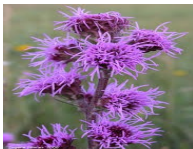

2021 Prairie Seed Mixes

Native Songbird Mix (\$18)

Description:

A songbirds AND pollinator paradise! Designed to improve forage and habitat for MN native songbirds and pollinators. This perennial mix includes an assortment of spring, summer and fall blooming species. Species are 2-5' tall. Tolerates a range of soil conditions (moist to well-drained), but not flooding or prolonged saturation.

Species:

Over 25 species including at least 20 flowers, several grasses, and sedges ensuring a diverse mix of blooms and colors all growing season! Species include: Meadow Blazing Star, Common Milkweed, Butterfly Milkweed, Stiff Goldenrod, Purple Prairie Clover, White Prairie Clover, Long Headed Coneflower, Wild Bergamot, Columbine, Smooth Blue Aster, Black Eyed Susan, Lead Plant, Stiff Sunflower, Sky Blue Aster, Little Bluestem, Indiangrass, Blue Grama, Prairie Dropseed, Tick Trefoil, Gray Goldenrod, and many more!

Quantity:

Covers up to 100 square feet. It is recommended to mix with saw-dust to disburse seed

Meadow Blazing Star

Common Milkweed

Butterfly Milkweed

Stiff Goldenrod

Purple Prairie Clover

White Prairie Clover