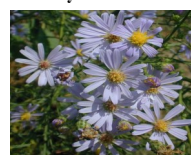

2022 Prairie Seed Mixes

Native Songbird Mix (\$18)

Description:

A songbirds AND pollinator paradise! Designed to improve forage and habitat for MN native songbirds and pollinators. This perennial mix includes an assortment of spring, summer and fall blooming species. Species are 2-5' tall. Tolerates a range of soil conditions (moist to well-drained), but not flooding or prolonged saturation.

Species:

Over 25 species including at least 20 flowers, several grasses, and sedges ensuring a diverse mix of blooms and colors all growing season! Species include: Meadow Blazing Star, Common Milkweed, Butterfly Milkweed, Stiff Goldenrod, Purple Prairie Clover, White Prairie Clover, Long Headed Coneflower, Wild Bergamot, Columbine, Smooth Blue Aster, Black Eyed Susan, Lead Plant, Stiff Sunflower, Sky Blue Aster, Little Bluestem, Indiangrass, Blue Grama, Prairie Dropseed, Tick Trefoil, Gray Goldenrod, and many more!

Quantity:

Covers up to 100 square feet. It is recommended to mix with saw-dust to disburse seed

Meadow Blazing Star

Common Milkweed

Butterfly Milkweed

Stiff Goldenrod

Purple Prairie Clover

White Prairie Clover

Long Head Coneflower

Wild Bergamot

Columbine

Smooth Blue Aster

Black Eyed Susan

Leadplant

Stiff Sunflower

Sky Blue Aster