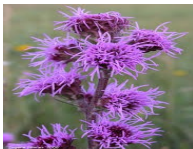

2022 Prairie Seed Mixes

Native Songbird Mix (\$18)

Description:

A songbirds AND pollinator paradise! Designed to improve forage and habitat for MN native songbirds and pollinators. This perennial mix includes an assortment of spring, summer and fall blooming species. Species are 2-5' tall. Tolerates a range of soil conditions (moist to well-drained), but not flooding or prolonged saturation.

Species:

Over 25 species including at least 20 flowers, several grasses, and sedges ensuring a diverse mix of blooms and colors all growing season! Species include: Meadow Blazing Star, Common Milkweed, Butterfly Milkweed, Stiff Goldenrod, Purple Prairie Clover, White Prairie Clover, Long Headed Coneflower, Wild Bergamot, Columbine, Smooth Blue Aster, Black Eyed Susan, Lead Plant, Stiff Sunflower, Sky Blue Aster, Little Bluestem, Indiangrass, Blue Grama, Prairie Dropseed, Tick Trefoil, Gray Goldenrod, and many more!

Quantity:

Covers up to 100 square feet. It is recommended to mix with saw-dust to disburse seed

Meadow Blazing Star

Common Milkweed

Butterfly Milkweed

Stiff Goldenrod

Purple Prairie Clover

White Prairie Clover