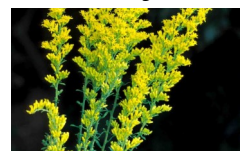

2023 Prairie Seed Mixes

Native Songbird Mix ($20)

Description:

A songbirds AND pollinator paradise! Designed to improve forage and habitat for MN native songbirds and pollinators. This perennial mix includes an assortment of spring, summer and fall blooming species. Tolerates a range of soil conditions (moist to well-drained), but not flooding or prolonged saturation. Plants are 2-6' tall.

Species:

Over 25 species including at least 20 flowers, several grasses, and sedges ensuring a diverse mix of blooms and colors all growing season! Species include: Meadow Blazing Star, Common Milkweed, Butterfly Milkweed, Stiff Goldenrod, Purple Prairie Clover, White Prairie Clover, Long Headed Coneflower, Wild Bergamot, Columbine, Smooth Blue Aster, Black Eyed Susan, Lead Plant, Stiff Sunflower, Sky Blue Aster, Little Bluestem, Indiangrass, Blue Grama, Prairie Dropseed, Tick Trefoil, Gray Goldenrod, and many more!

Quantity:

Covers up to 100 square feet. It is recommended to mix with sawdust to disburse seed

Gray

CARLTON SOIL & WATER CONSERVATION DISTRICT

808 3rd Street Carlton, MN 55718 . 218-384-3891. www.carltonswcd.org