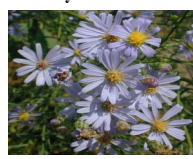

Species:

Over 25 species including at least 20 flowers, several grasses, and sedges ensuring a diverse mix of blooms and colors all growing season! Species include: Meadow Blazing Star, Common Milkweed, Butterfly Milkweed, Stiff Goldenrod, Purple Prairie Clover, White Prairie Clover, Long Headed Coneflower, Wild Bergamot, Columbine, Smooth Blue Aster, Black Eyed Susan, Lead Plant, Stiff Sunflower, Sky Blue Aster, Little Bluestem, Indiangrass, Blue Grama, Prairie Dropseed, Tick Trefoil, Gray Goldenrod, and many more!

Quantity:

Covers up to 100 square feet. It is recommended to mix with sawdust to disburse seed

Meadow Blazing Star

Common Milkweed

Butterfly Milkweed

Stiff Goldenrod

Purple Prairie Clover

White Prairie Clover

Long Head Coneflower

Wild Bergamot

Columbine

Smooth Blue Aster

Black Eyed Susan

Leadplant

Stiff

Sky Blue Aster