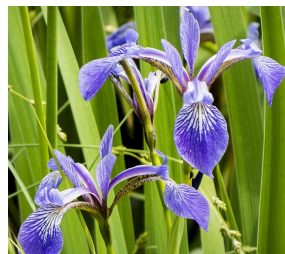

### Description:

**Hold the lake or river edge!** Native Plants in this kit are deep rooted, wet soil species to help prevent erosion along large bodies of water. Blooms during all seasons offer food source for pollinators as well! Plants will reach 1-3' tall

### Species:

These 36 plant plugs include 5 species of native flowers and 1 sedge: Swamp Milkweed, Blue Flag Iris, Flat Topped Aster, Common Rush, New England Aster, Great Blue Lobelia (*Substitutions depending on availability: Golden Alexanders, Blue Vervain, Joe Pye Weed*)

### Quantity:

Covers 150 square feet with 12-18 inch spacing.

Swamp Milkweed  
*Asclepias incarnata*

Blue Flag Iris  
*Iris versicolor*

Flat Topped Aster  
*Doellingeria umbellata*

Common Rush  
*Juncus effusus*