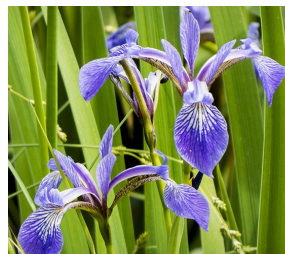

2023 NATIVE PLANT KITS

Shoreline Stabilization Kit (\$65)

Description:

Hold the lake or river edge! Native Plants in this kit are deep rooted, wet soil species to help prevent erosion along large bodies of water. Blooms during all seasons offer food source for pollinators as well! Plants will reach 1-3' tall

Species:

These 36 plant plugs include 5 species of native flowers and 1 sedge: Swamp Milkweed, Blue Flag Iris, Boneset, Bottlebrush Sedge, New England Aster, Wild Bergamot (*Substitutions depending on availability: Golden Alexanders, Blue Vervain, Flat Topped Aster*)

Quantity:

Covers 150 square feet with 12-18 inch spacing.

Swamp Milkweed
Asclepias incarnata

Blue Flag Iris
Iris versicolor

Boneset
Eupatorium perfoliatum

Bottlebrush Sedge
Carex comosa

New England Aster
Symphotrichum novae-