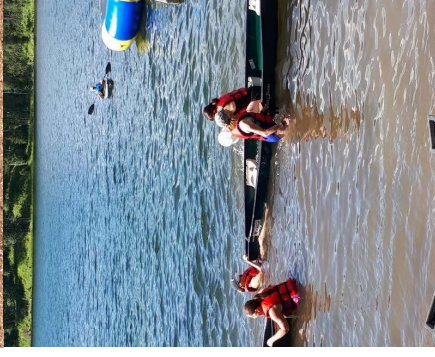

OPEN TO ALL WOMEN OVER THE AGE OF 18.

**Wednesday July 15, 2026
to
Saturday July 18, 2026**

REGISTRATION IS $350, which includes lodging, meals, and camp instruction.

**Additional fees apply to firearms safety courses being offered before and