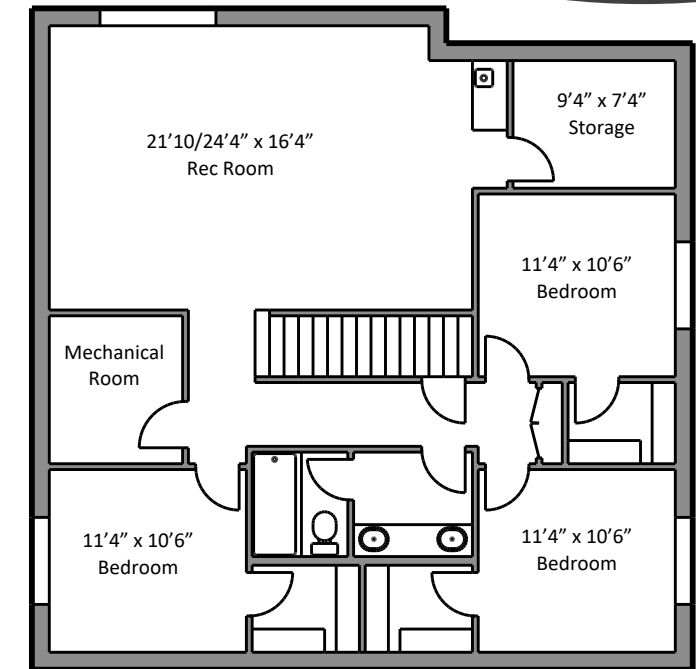

The Banner

1435 sq ft bungalow
38' wide

1435 sq ft main floor

1180 sq ft future basement development