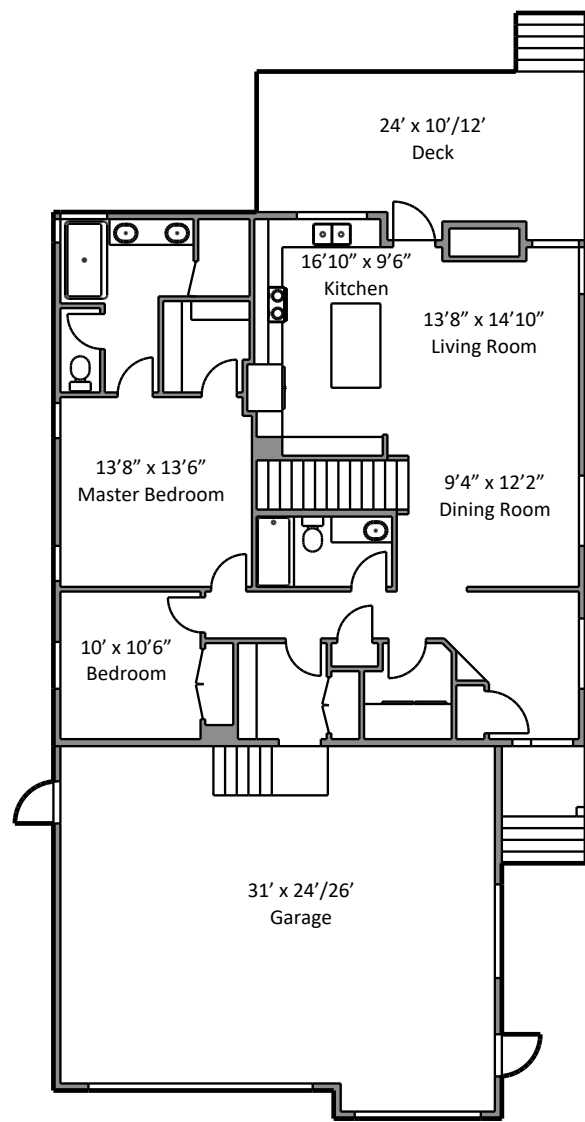

The Banner

1435 sq ft bungalow
38' wide

1435 sq ft main floor

1180 sq ft future basement development