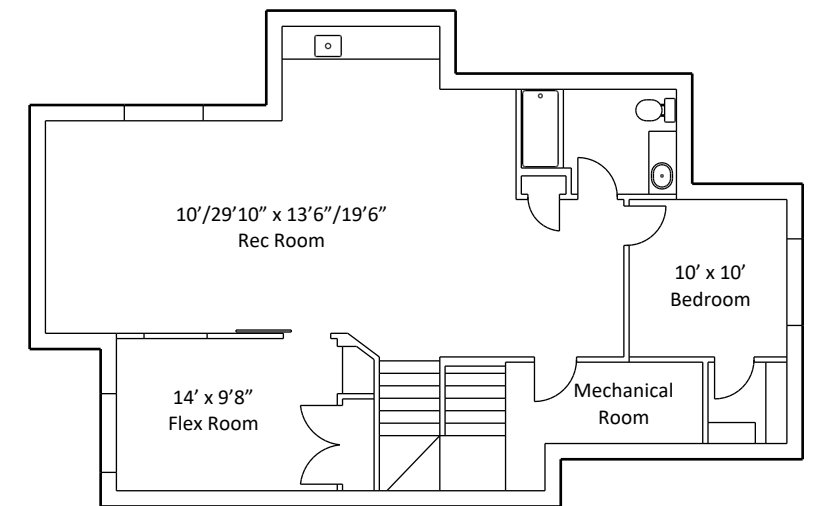

# The Fury

2675 sq ft two storey  
58' wide

1225 sq ft main floor

1450 sq ft upper floor

925 sq ft future basement development