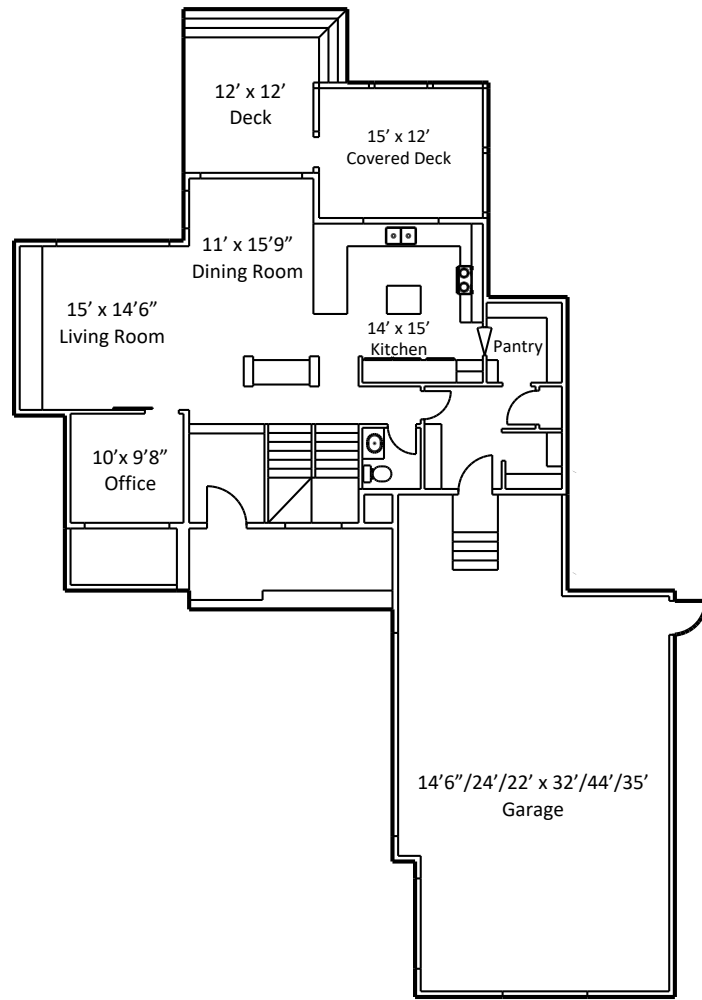

# The Fury

2675 sq ft two storey  
58' wide

1225 sq ft main floor

1450 sq ft upper floor

925 sq ft future basement development