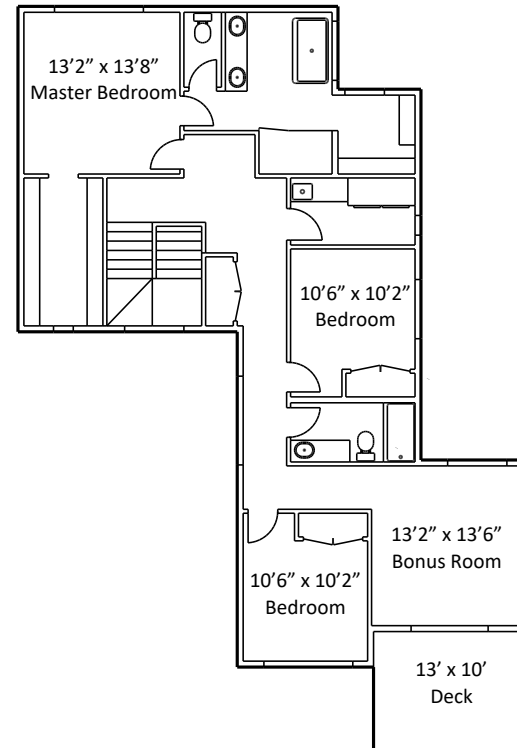

# The Fury

2675 sq ft two storey  
58' wide

1225 sq ft main floor

1450 sq ft upper floor

925 sq ft future basement development