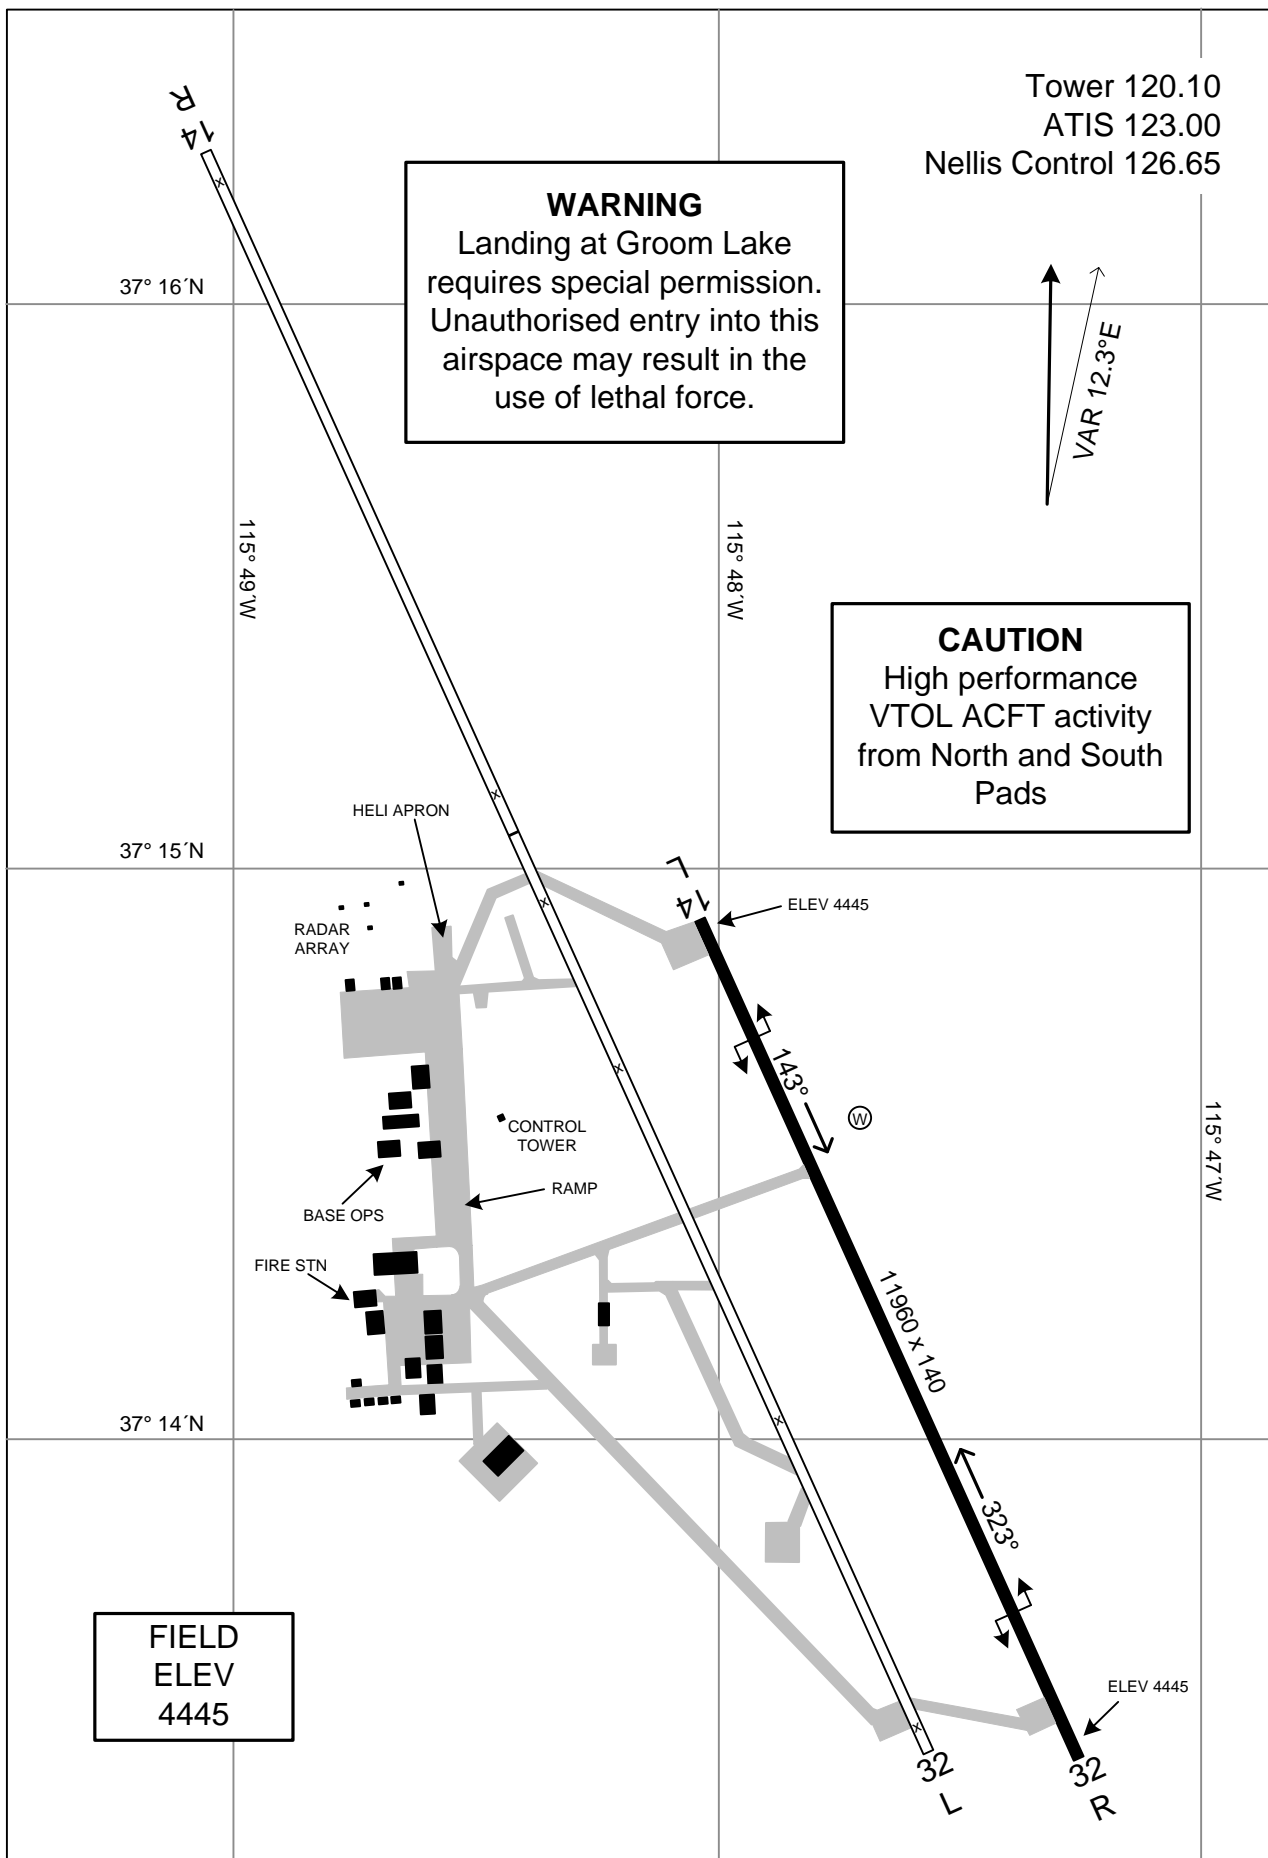

AIRPORT DIAGRAM

rev 1.3

GROOM LAKE AFB (KXTA / AR51)
RACHEL, NEVADA

JF's 737NGX Waypoint

For Entertainment Purposes Only - Not For Operational Use

jf737ngx.wordpress.com

Flight Simulator Use Only

AIRPORT DIAGRAM

2nd August 2013

RACHEL, NEVADA
GROOM LAKE AFB (KXTA / AR51)