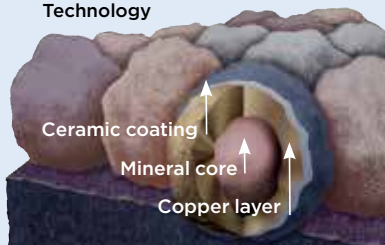

Algae Resistance

The ultimate in stain protection.

Those streaks you see on other roofs in your neighborhood? That's algae, and it's a common eyesore on roofing throughout North America. CertainTeed's **StreakFighter** technology uses the power of science to repel algae before it can take hold and spread.

StreakFighter's granular blend includes naturally algae-resistant copper, helping your roof maintain its curb appeal and look beautiful for years to come.

Granule with **StreakFighter** Technology

Diagram for illustrative purposes only.

NailTrak®

Fast, Accurate, Visible

The new and improved **NailTrak** nailing line, a feature on CertainTeed designer shingles.

Now **NailTrak** is brighter than ever before, with high-visibility lines that stand out whether it's daybreak or dusk.

NailTrak removes the guesswork with three separately defined lines, creating a large area to guide your nailing and a smaller area for extreme steep-slope applications.

QuadraBond®

Advanced Layering

CertainTeed's specially formulated adhesive adheres shingle layers at four points, more than any other manufacturer. This superior bond provides greater protection against shingle delamination to maximize performance over the life of the shingle in any climate.