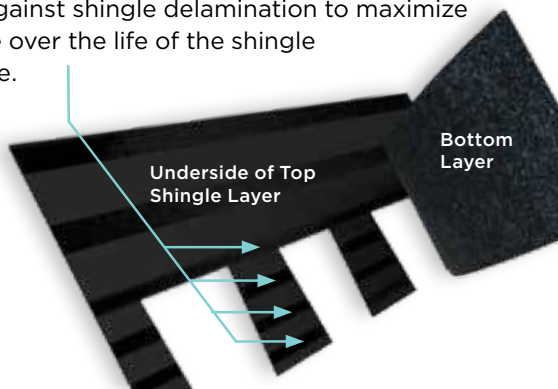

NailTrak®

Fast, Accurate, Visible

The new and improved **NailTrak** nailing line, a feature on CertainTeed designer shingles.

Now **NailTrak** is brighter than ever before, with high-visibility lines that stand out whether it's daybreak or dusk.

NailTrak removes the guesswork with three separately defined lines, creating a large area to guide your nailing and a smaller area for extreme steep-slope applications.

QuadraBond®

Advanced Layering

CertainTeed's specially formulated adhesive adheres shingle layers at four points, more than any other manufacturer. This superior bond provides greater protection against shingle delamination to maximize performance over the life of the shingle in any climate.