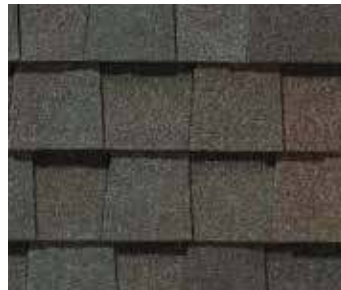

Max Def Heather Blend