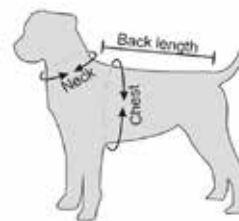

Mint

Rose Pink

Fluo Pink

Tan

Light Gold

MEASUREMENTS IN CM

Neck:

Chest:

Back:

Harness hole required? Yes No

Please indicate approximate position of harness hole

Allow up to 7-10 days for delivery, postage will be added.

Free delivery if you live within 10 miles of Cranleigh, your order will be hand delivered by Merlin, Mabel and Me (Juliette!)