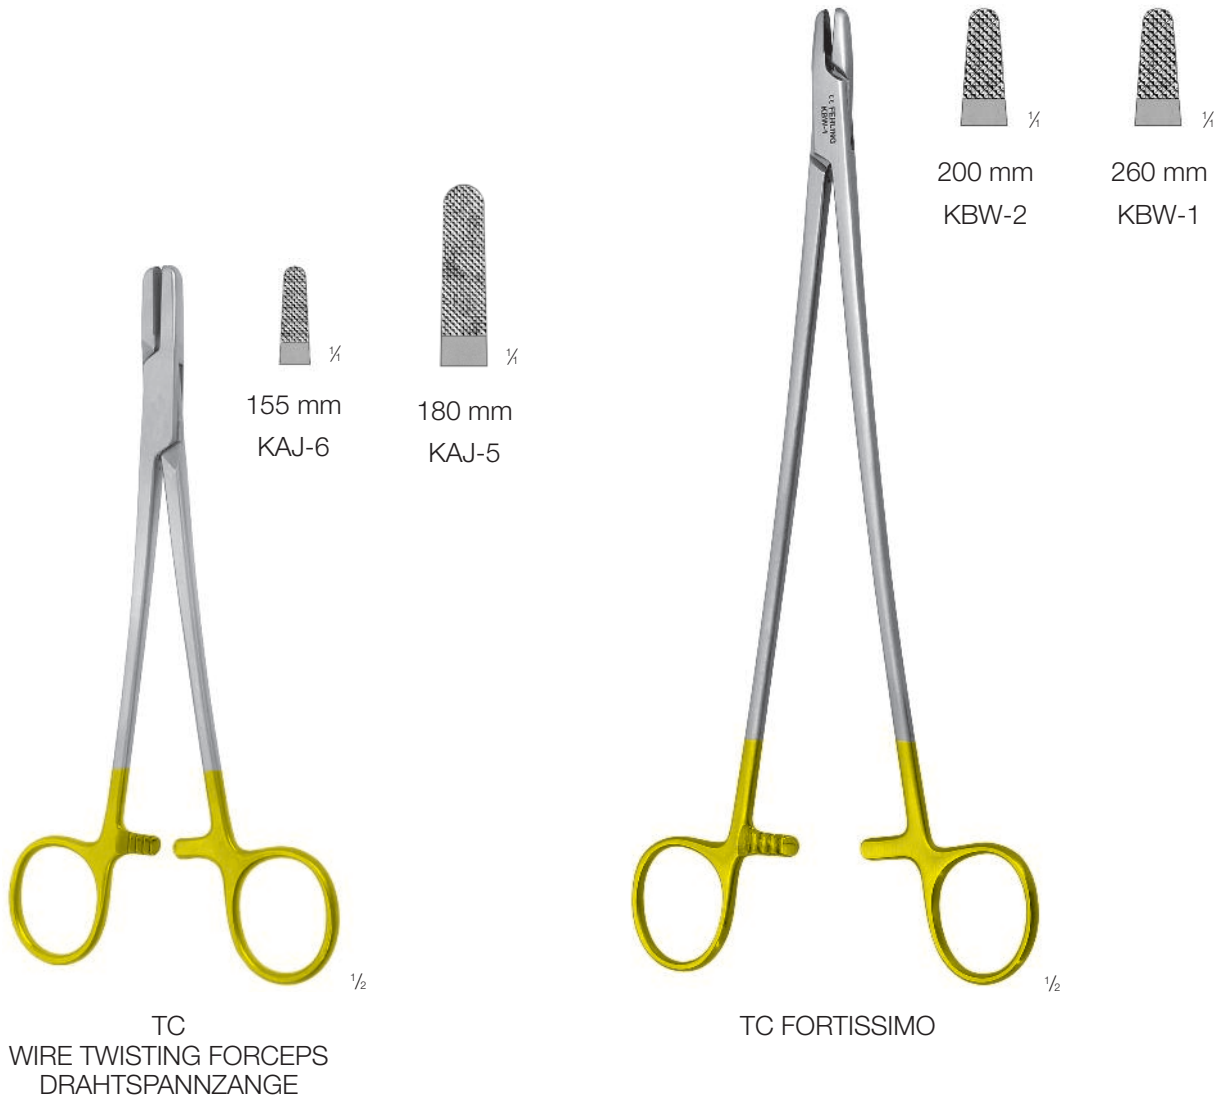

Your Distributor

Please note that not all products are available in every country.

The dimensions listed in the catalog are nominal measurements. Actual values may differ slightly due to variations in production.

1690 Stone Village Lane NW • Suite 721 • Kennesaw, GA 30152

Toll Free: 1-800-FEHLING (334-5464) • Fax: 770-794-0122 • Email: info@fehlingsurgical.com

ZYB-1: 10/13