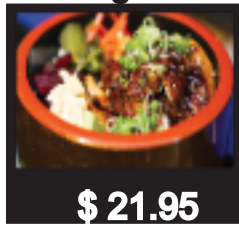

#### Sake Don

**\$ 18.95**

thin slices of salmon  
on top of sushi rice

#### Tekka Don

**\$ 19.95**

thin slices of tuna  
on top of sushi rice

#### Chlrashi Don

**\$ 21.95**

assorted raw fish on top  
of sushi rice

#### Unagi Don

**\$ 21.95**

thin slices of grilled eel  
on top of steamed rice