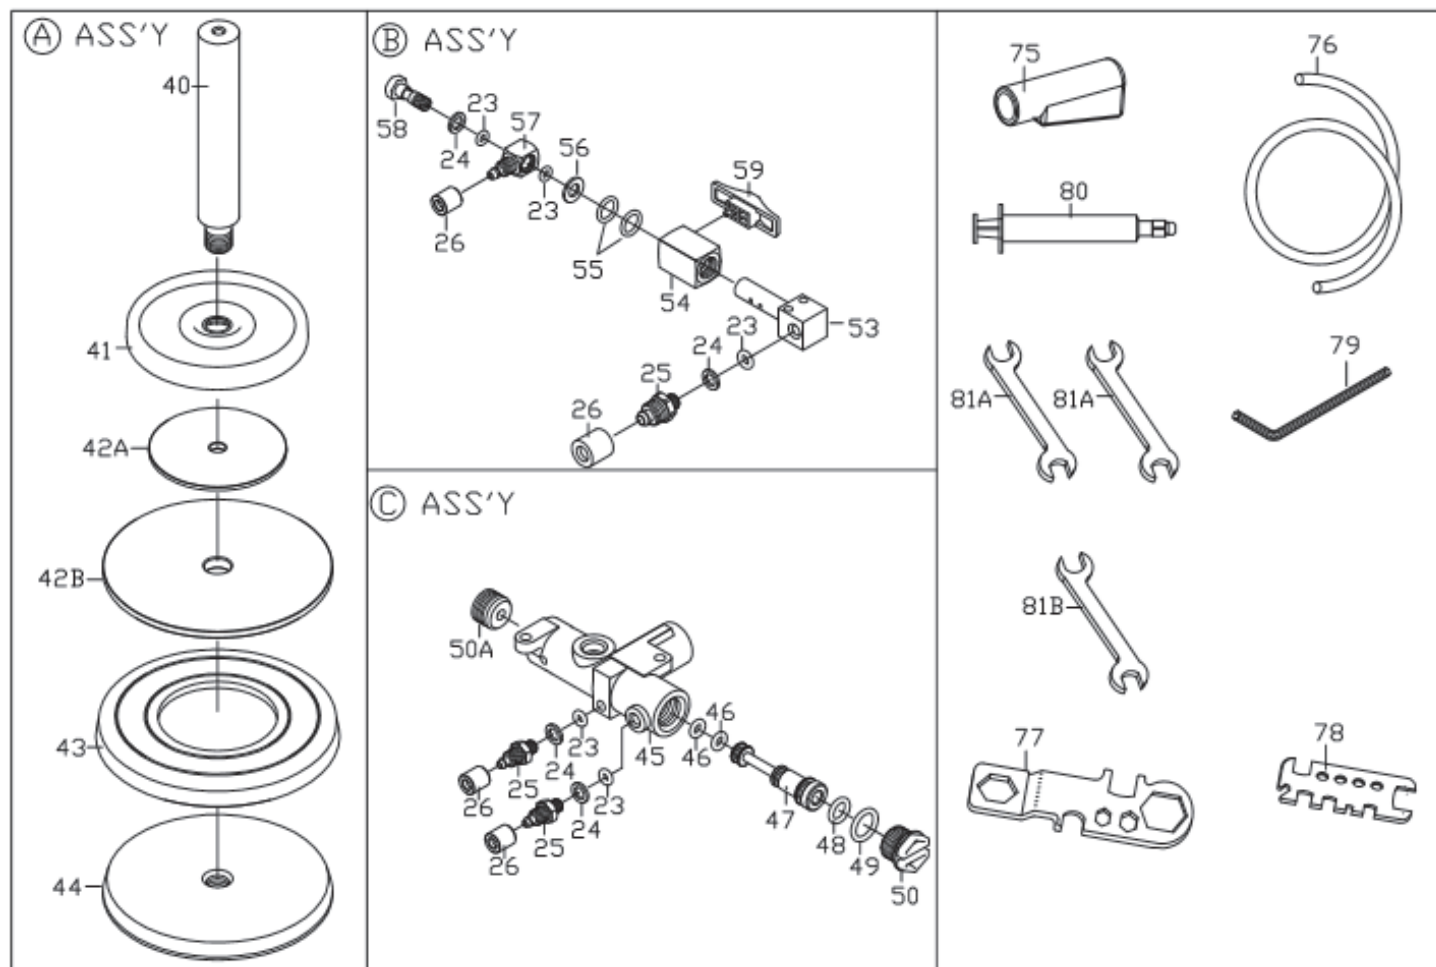

1/4" Air Hydraulic Blind Rivets Installation Tools-Self Vacuum

1/4" Air Hydraulic Blind Rivets Installation Tools-Self Vacuum

NO.	PART NO.	DESCRIPTION	Qty	NO.	PART NO.	DESCRIPTION	Qty	NO.	PART NO.	DESCRIPTION	Qty
1	99010130031	Hydraulic Section	1	29	99010230021	O-RING	1	62	99010220018	Screw	5
*2	99010230020	O-RING	2	30	99010130011	Upper Cover	1	63	99010120003	Valve Body	1
*3	99010230032	Back-Up Ring	2	31	99010220011	Nut	4	64	99010120004	Bleeding Valve	1
4	99010220003	Nut	1	32	99010130016	Air Cylinder Body	1	65	99010120021	Trigger	1
5	99010160003	Jaw Housing Coupler	1	33	99010220014	Set Screw	4	66	99010130032	Plastic Grip-Right	1
6	99010230016	O-RING	1	*36	99010230019	O-RING	2	67	99010130036	Battery Cap	1
7	99010250003	Spring	1	*37	99010230029	Back-Up Ring	2	68	99010130034	Plastic Grip-Left	1
8	99010160008	Jaw Pusher	1	40	99010160013	Plunger Rod	1	68A	99010220019	Set Screw	2
*9	99010160001	Jaw	3	41	99010240016	Bumper Ring	1	70	99010110040	Silencer	1
10	99010160006	Jaw Hosing	1	42A	99010240002	Front Head Disc A	1	71	99010110041	Muffler Seat	1
11	99010220008	Lock Nut	1	42B	99010240003	Front Head Disc B	1	72	99010110042	Silencer	1
12	99010130004	Head	1	43	99010270002	Packing Ring	1	73	99010111001	Mandrel Collector	1
13	99010150011	Hydraulic Plunger	1	44	99010280002	Lower Plate	1	74	99010111002	Muffler Cap	1
*14	99010230025	O-RING	2	45	99010120008	Valve Case	1	75	99010111003	Deflector	1
*15	99010230033	Back-Up Ring	2	*46	99010230005	O-RING	2	76	99010110039	PU Tube (OPT.)	1
16	99010250002	Return Spring	1	47	99010120001	Valve Stem	1	77	99010300004	Multi-Wrench (A)	1
17	99010230012	O-RING	3	*48	99010230009	O-RING	2	78	99010300005	Multi-Wrench (B)	1
18	99010230027	O-RING	1	*49	99010230014	O-RING	1	79	99010300001	5mm Hex. Wrench	1
19	99010111005	Rear Gland	1	50	99010270003	Inlet Plug	1	80	99010290003	Oiler	1
20	99010230028	O-RING	1	50A	99010220015	Socket Screw	1	81A	99010300002	17x19 Wrench	2
21	99010220013	Set Screw	1	51	99010220016	Set Screw	3	81B	99010300006	19X21 Wrench	1
22	99010290001	Hanger	1	52	99010130026	Base	1	82A	99010110004	2.5x4 PU Hose(Black)	1
23	99010230003	O-RING	8	52A	99010130009	Rubber Boot	1	82B	99010110005	2.5x4 PU Hose(Orange)	1
24	99010240004	Washer	6	53	99010120002	Vacuum Valve	1	82C	99010110006	2.5x4 PU Hose(Orange)	1
25	99010110027	Socket	5	54	99010120018	Sleeve	1	87	99010312004	Nose Piece 3/16" (4.8mm)	1
26	99010110043	Cap	6	55	99010230011	O-RING	2	87	99010312006	Nose Piece 1/4" (6.4mm)	1
27	99010220007	Nut	1	56	99010240006	Washer	1	87	99010312007	Monobolt Nosepiece 3/16"(4.8mm)	1
28A	99010110032	Hydraulic Tube Connector-B	1	57	99010120019	Swivel	1	87	99010312008	Monobolt Nosepiece 1/4"(6.4mm)	1
28B	99010230016	O-RING	1	58	99010220029	Socket	1	89	99010110023	Air Inlet Assembly	1
28C	99010240017	Hydraulic Tube Washer	1	59	99010120020	Vacuum Switch	1	101	99010710011	Component (No.01.02.03.17)	1
28D	99010110034	Hydraulic Tube Connector-A	1	60	99010220017	Set Screw	2				
28E	99010240005	Washer	1	61	99010240007	Washer	7				