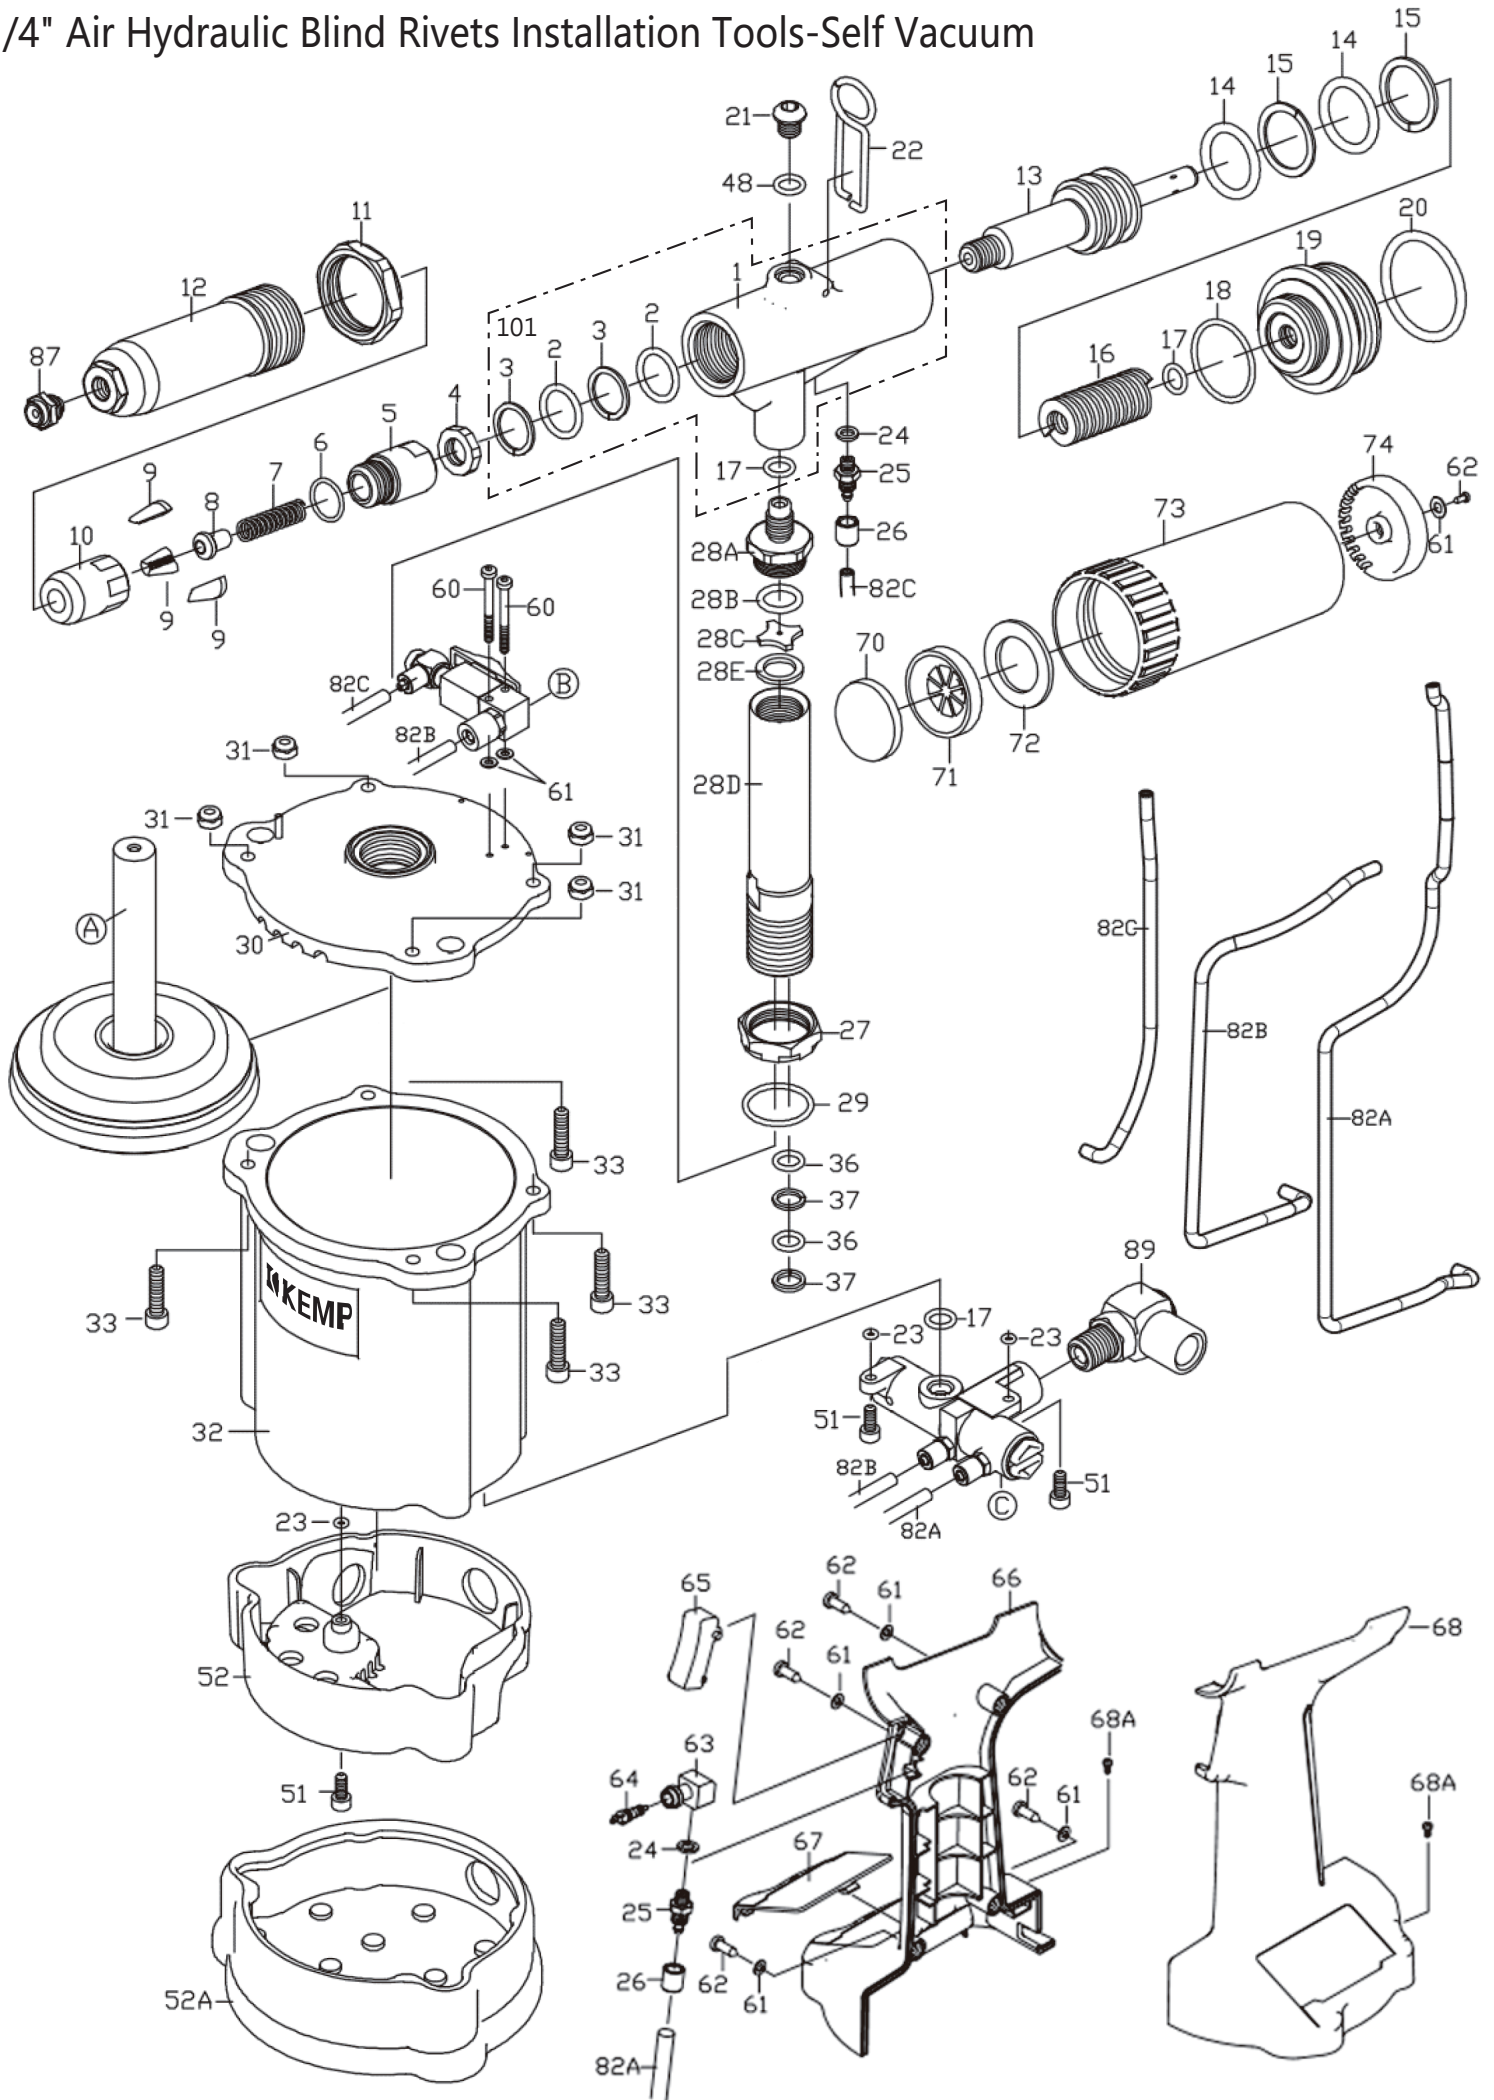

1/4" Air Hydraulic Blind Rivets Installation Tools-Self Vacuum

1/4" Air Hydraulic Blind Rivets Installation Tools-Self Vacuum

NO.	PART NO.	DESCRIPTION	Qty	NO.	PART NO.	DESCRIPTION	Qty	NO.	PART NO.	DESCRIPTION	Qty
1	99010130031	Hydraulic Section	1	29	99010230021	O-RING	1	62	99010220018	Screw	5
*2	99010230020	O-RING	2	30	99010130011	Upper Cover	1	63	99010120003	Valve Body	1
*3	99010230032	Back-Up Ring	2	31	99010220011	Nut	4	64	99010120004	Bleeding Valve	1
4	99010220003	Nut	1	32	99010130016	Air Cylinder Body	1	65	99010120021	Trigger	1
5	99010160003	Jaw Housing Coupler	1	33	99010220014	Set Screw	4	66	99010130032	Plastic Grip-Right	1
6	99010230016	O-RING	1	*36	99010230019	O-RING	2	67	99010130036	Battery Cap	1
7	99010250003	Spring	1	*37	99010230029	Back-Up Ring	2	68	99010130034	Plastic Grip-Left	1
8	99010160008	Jaw Pusher	1	40	99010160013	Plunger Rod	1	68A	99010220019	Set Screw	2
*9	99010160001	Jaw	3	41	99010240016	Bumper Ring	1	70	99010110040	Silencer	1
10	99010160006	Jaw Hosing	1	42A	99010240002	Front Head Disc A	1	71	99010110041	Muffler Seat	1
11	99010220008	Lock Nut	1	42B	99010240003	Front Head Disc B	1	72	99010110042	Silencer	1
12	99010130004	Head	1	43	99010270002	Packing Ring	1	73	99010111001	Mandrel Collector	1
13	99010150011	Hydraulic Plunger	1	44	99010280002	Lower Plate	1	74	99010111002	Muffler Cap	1
*14	99010230025	O-RING	2	45	99010120008	Valve Case	1	75	99010111003	Deflector	1
*15	99010230033	Back-Up Ring	2	*46	99010230005	O-RING	2	76	99010110039	PU Tube (OPT.)	1
16	99010250002	Return Spring	1	47	99010120001	Valve Stem	1	77	99010300004	Multi-Wrench (A)	1
17	99010230012	O-RING	3	*48	99010230009	O-RING	2	78	99010300005	Multi-Wrench (B)	1
18	99010230027	O-RING	1	*49	99010230014	O-RING	1	79	99010300001	5mm Hex. Wrench	1
19	99010111005	Rear Gland	1	50	99010270003	Inlet Plug	1	80	99010290003	Oiler	1
20	99010230028	O-RING	1	50A	99010220015	Socket Screw	1	81A	99010300002	17x19 Wrench	2
21	99010220013	Set Screw	1	51	99010220016	Set Screw	3	81B	99010300006	19X21 Wrench	1
22	99010290001	Hanger	1	52	99010130026	Base	1	82A	99010110004	2.5x4 PU Hose(Black)	1
23	99010230003	O-RING	8	52A	99010130009	Rubber Boot	1	82B	99010110005	2.5x4 PU Hose(Orange)	1
24	99010240004	Washer	6	53	99010120002	Vacuum Valve	1	82C	99010110006	2.5x4 PU Hose(Orange)	1
25	99010110027	Socket	5	54	99010120018	Sleeve	1	87	99010312004	Nose Piece 3/16" (4.8mm)	1
26	99010110043	Cap	6	55	99010230011	O-RING	2	87	99010312006	Nose Piece 1/4" (6.4mm)	1
27	99010220007	Nut	1	56	99010240006	Washer	1	87	99010312007	Monobolt Nosepiece 3/16"(4.8mm)	1
28A	99010110032	Hydraulic Tube Connector-B	1	57	99010120019	Swivel	1	87	99010312008	Monobolt Nosepiece 1/4"(6.4mm)	1
28B	99010230016	O-RING	1	58	99010220029	Socket	1	89	99010110023	Air Inlet Assembly	1
28C	99010240017	Hydraulic Tube Washer	1	59	99010120020	Vacuum Switch	1	101	99010710011	Component (No.01.02.03.17)	1
28D	99010110034	Hydraulic Tube Connector-A	1	60	99010220017	Set Screw	2				
28E	99010240005	Washer	1	61	99010240007	Washer	7				