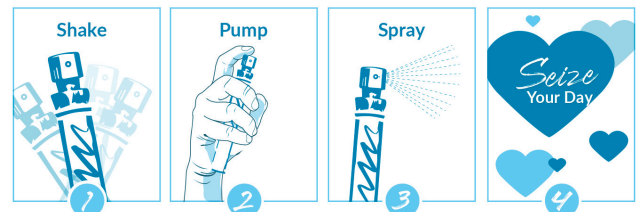

Directions: Shake well before use. Spray directly into mouth and hold 5 seconds before swallowing. Take 1 serving (8 sprays) daily.