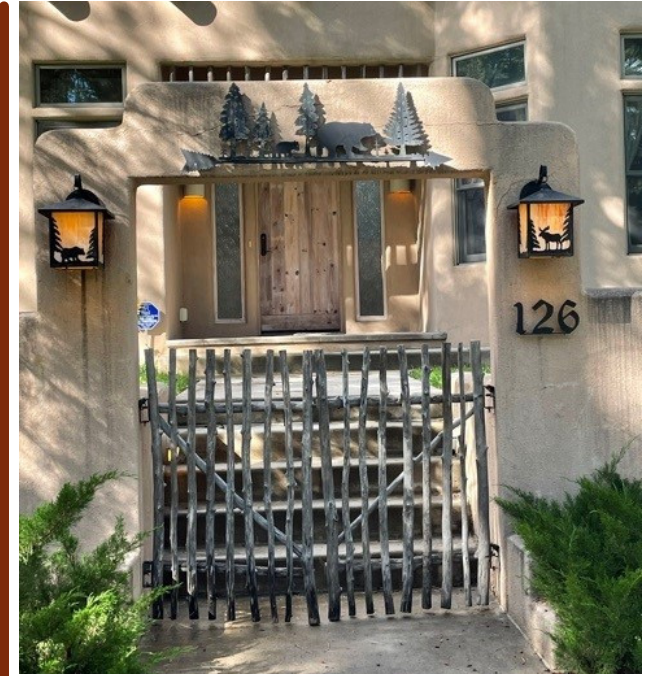

VRBO
126 BRADY CANYON RD
Ruidoso, NM

THE
WHITFIELD
COMPANY

- 4 bedroom, 3 bathroom, sleeps 8
- Walking distance to downtown, Starbucks, shopping and close to numerous restaurants
- Located just minutes from the ski slopes
- Wireless internet □ Washer/Dryer □ Indoor & outdoor fireplace
- Ample Parking □ AC/heated floors □ Patio on the creek □ Propane grill

Bear Bedroom

Bathroom

Utility Room

Outdoor Fireplace

Walkway to Backdoor

Running Creek

Outdoor Sitting Area

Running Creek