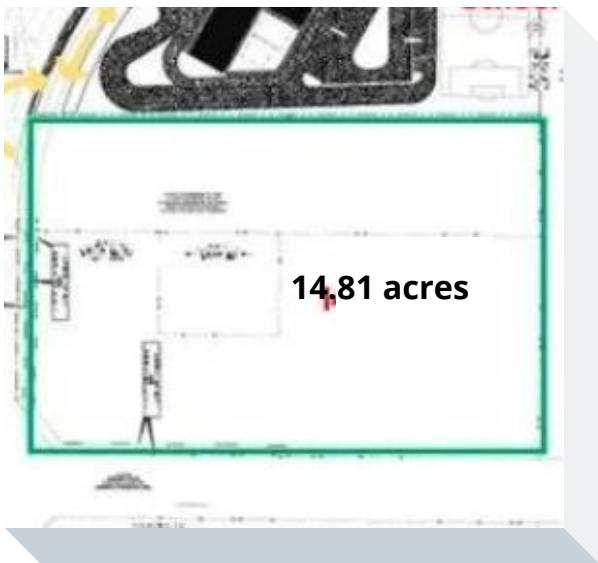

Gail M. Whitfield,
O: 512.476.9900 | C: 512.422.4556
gail@thewhitfieldco.com

Marcus J. Whitfield
512.656.1622
marcus@thewhitfieldco.com

THE
WHITFIELD
COMPANY