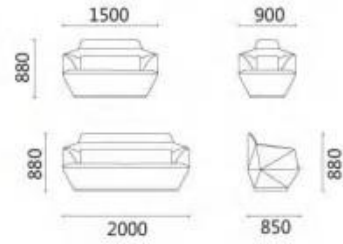

Belgravia Table Barbican Chairs Rodolfo Dordoni  
Screen Borsari Vincent Van Duysen

LEISURE OFFICE

**H-219**

LEISURE OFFICE  
25

LEISURE OFFICE  
26

The sofa  
has a variety of functions.  
Let you use unlimited  
space infinitely.