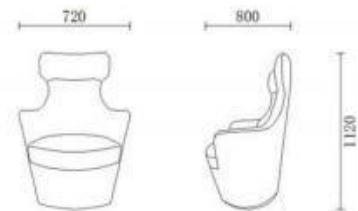

MATCH YOUR LIFESTYLE

Easily to cherish your dream living room

leisure office sofas are made of high quality materials, with elegant design and superior embedding techniques. Together with outstanding sewing techniques and luxurious shapes, they are the best combination of enriched elegant fashion and perfect design concept.

H-5181