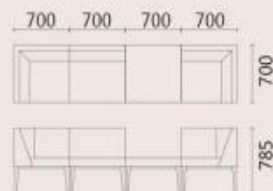

# ENIGMATIC EXTRAVAGANCE

LEISURE OFFICE  
73

LEISURE OFFICE  
74

Easy to cherish your dream living room

H-5188

„A space full of perception and simple emotion,  
warm and sweetness is diffusing.“

**H-5188**

LEISURE OFFICE