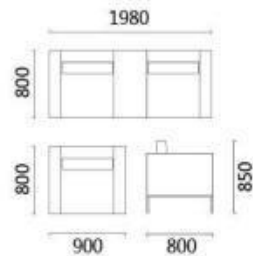

H-5140A

Prosperous city, quiet life, feel the warmth of every inch.
Enough to pass on the fashion elements, noble and
continuation, to retain the beautiful life, set the gorgeous
moment, Ou Dilang sofa furniture, is fashion, but also life!