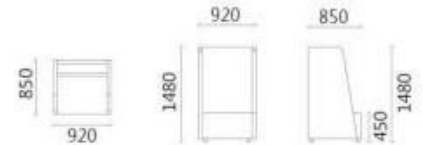

LEISURE OFFICE

LEISURE OFFICE