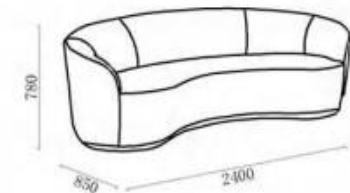

THE BEST SEAT IN THE HOUSE

H-5234