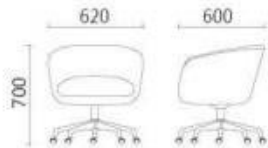

134

LEISURE OFFICE