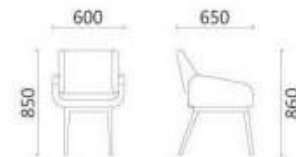

MATCH YOUR LIFESTYLE

Easily to cherish your dream living room

Leisure sofa is multiple functional, capable to save space and money for you. No matter you or your guests to sit down or lie down, just be yourself. We provide single sofa and corner sofa with different styles and colors for options. A lot of sofas are inbuilt storage space function for beddings.

H-5251