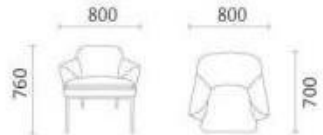

LEISURE OFFICE

LEISURE OFFICE