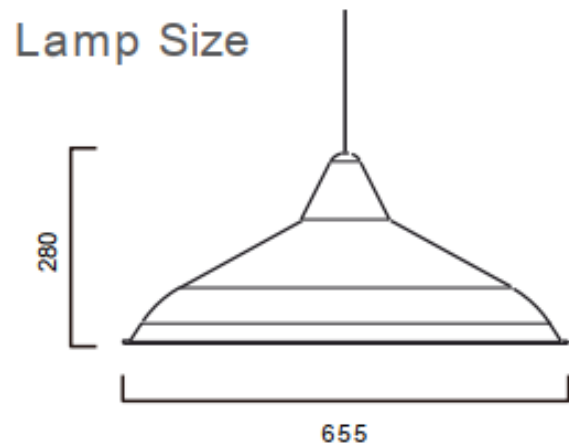

Beverly Pendant Lamp

- Made up of 100% Polyester
- Acoustics
- LED (Customized power)
- Wide Range of Colors
- Adjustable height
- Dimmable - Optional
- PoE - Optional