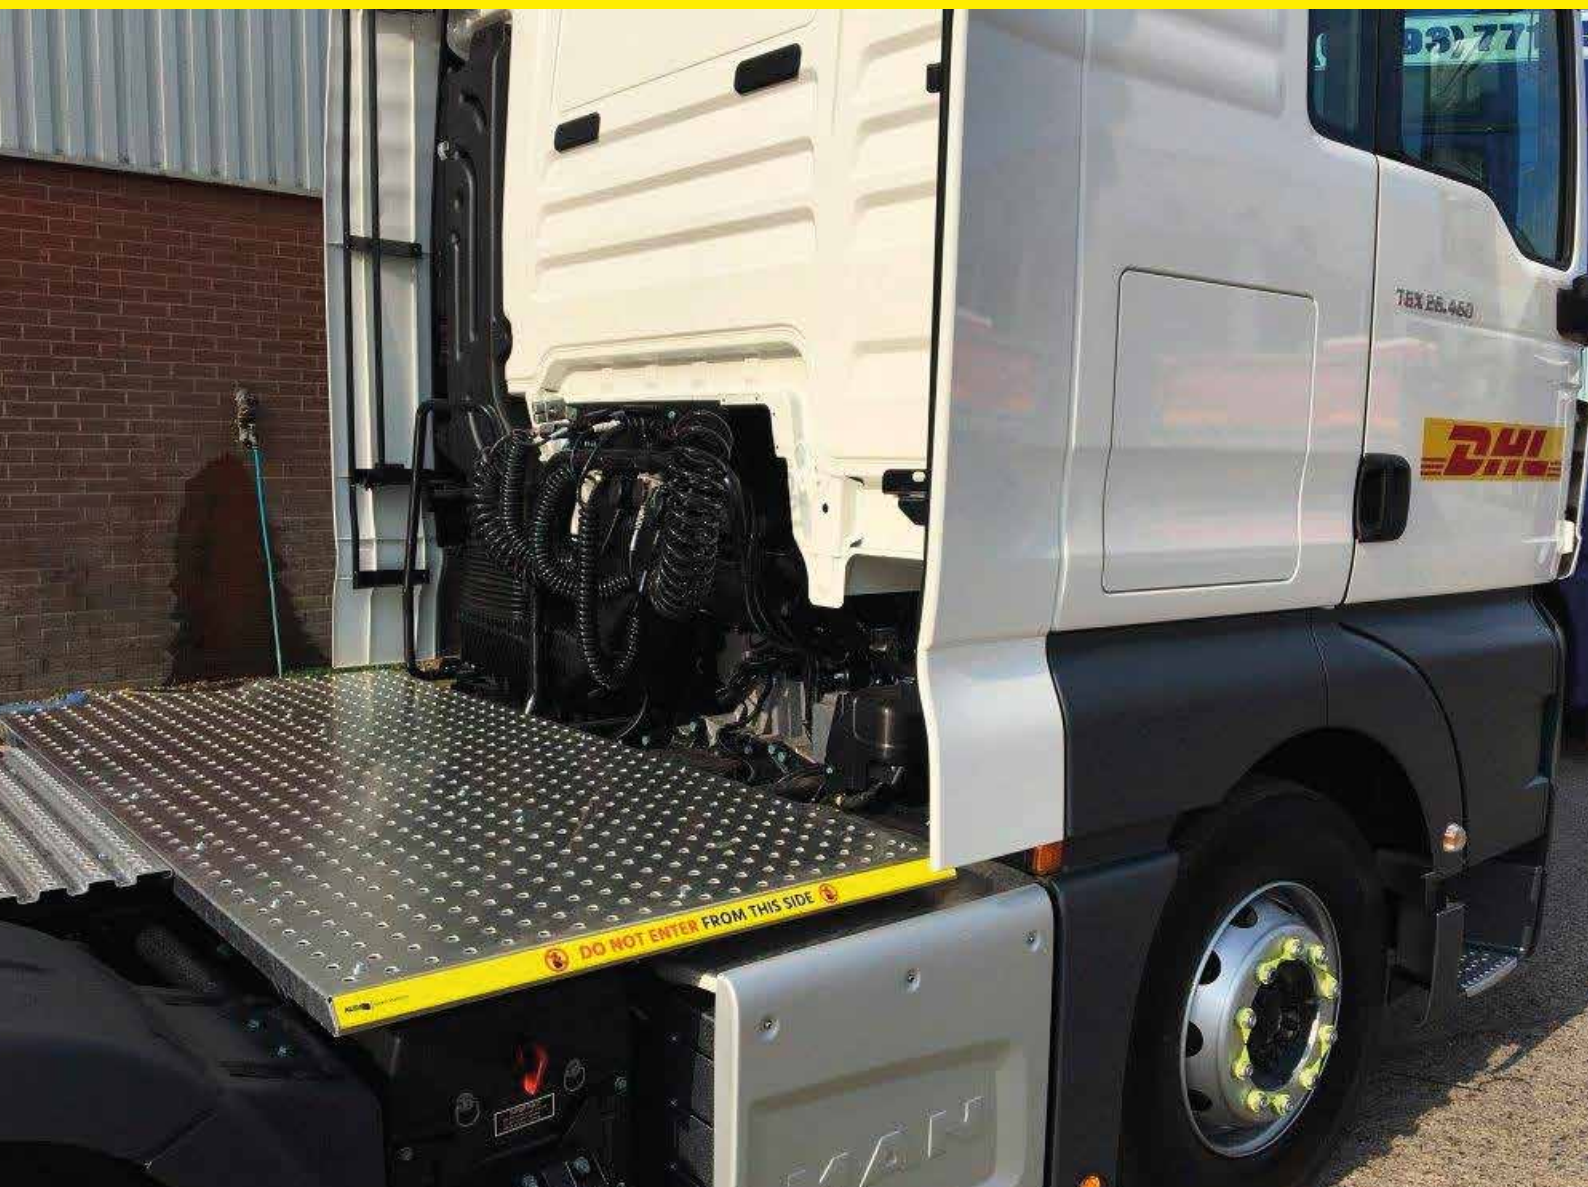

Suitable for MAN TGX / TGS - 6x2 (Euro 6)