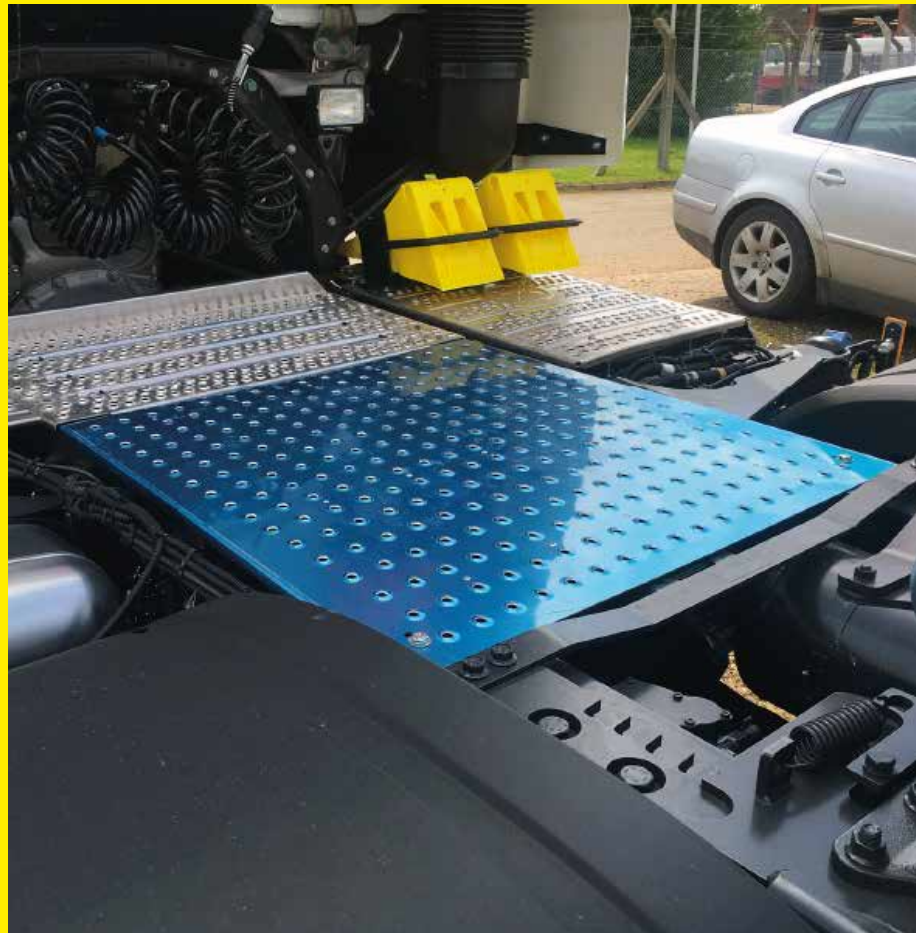

Chassis In-fills, when a full catwalk is not required

Sometimes there is simply no need to install a full width chassis catwalk. In some cases a small additional in-fill panel will suffice coupled with the factory fitted catwalk pieces.

Our chassis in-fill panels are manufactured from the same high quality aluminium, have the same super safe reverse punch tread and are, most of all, simple to install.

Product shown to the right is a chassis-in fill for the Mercedes Actros 4, 6x2 chassis.

Also available from stock are;

MAN TGX Euro 6 - 6x2
MAN TGS Euro 6 - 6x2

Our bespoke engineering service can also produce chassis in-fills for vehicles not shown above and to your own specification.