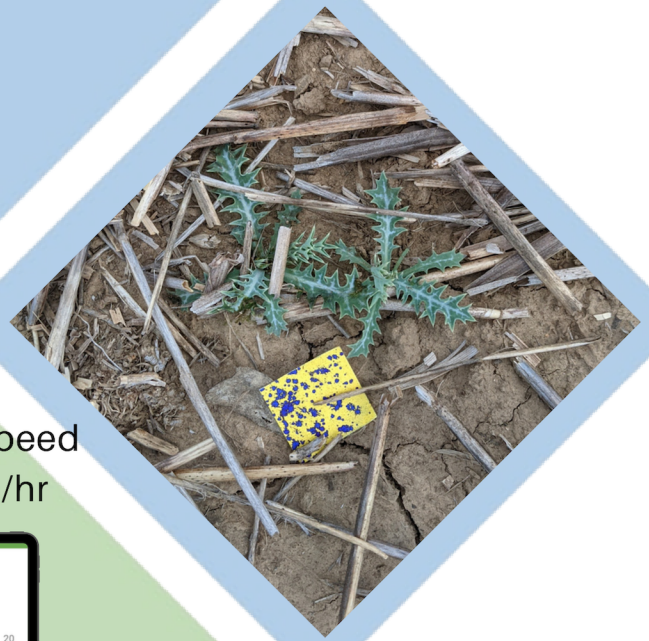

Contact your local Dealer