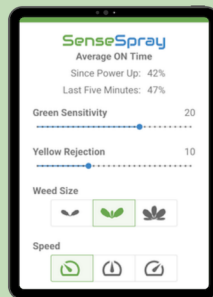

Operation speed up to 18km/hr

Accurate detection of weeds in fallow fields day or night