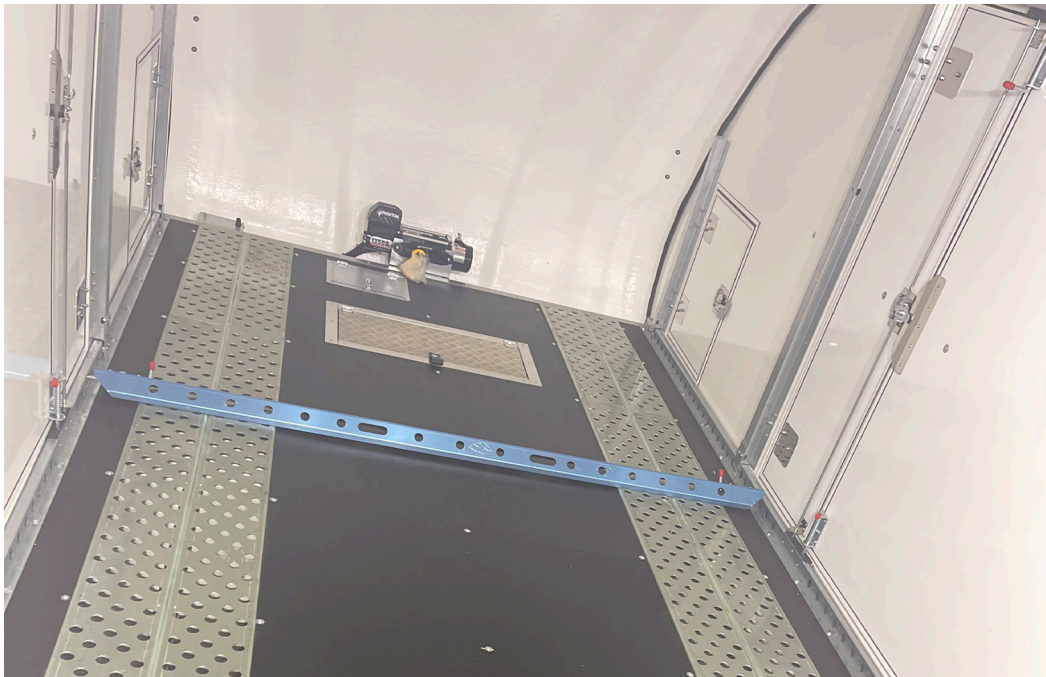

THE RL6000

WOODFORD RL6000 VEHICLE TRANSPORTERS

FULLY COVERED PROFESSIONAL VEHICLE TRANSPORTATION

The Woodford RL6000 covered trailer is fitted with a high impact aerodynamic composite body shell, suitable for race events, track days and general haulage. Featuring floor run length mounting points so you can strap the vehicle in securely using the optional heavy duty ratchet straps. Simplicity loading is our utmost paramount importance that's why we implemented a great loading angle thanks to the tilting bed ensuring your vehicle boards the trailer smoothly. The RL6000 models are now available in two or three axles and can be fitted with optional shock absorbers and many extras to suit your needs.

STANDARD RL6000 SPECIFICATION:

- 50mm ball coupling with barrel lock and safety ball
- Spare wheel
- LED lights
- Heavy duty jockey wheel
- Steel ramp tailgate
- Two front access door
- Two main side doors
- Manual tilt bed system
- Internal LED light

THE RL6000

RL6000 COVERED PRESTIGE CAR TRAILER SPECIFICATIONS

Model	Bed Size F, C FT/IN MM	Load KG	Gross KG	Axles Number	Wheel Size Inches	Front Storage Space G MM	Overall Height A	Overall Length H MM	Overall Width D MM	Ramp Length E, B MM
RL6020	18'x 7' tilt bed 5500 x 2100	2170	3500	2	12" 155 / 5 stud	250	2800	7500	2300	2030
RL6022	18'x 7' 8" tilt bed 5500 x 2300	2140	3500	2	12" 155 / 5 stud	250	2800	7500	2500	2030
RL6011	18'x 7' 8" tilt bed 5500 x 2300	2110	3500	3	10" 195 / 5 stud	250	2800	7500	2500	2030
RL6010	18'x 7' tilt bed 5500 x 2100	2140	3500	3	10" 195 / 5 stud	250	2800	7500	2300	2030