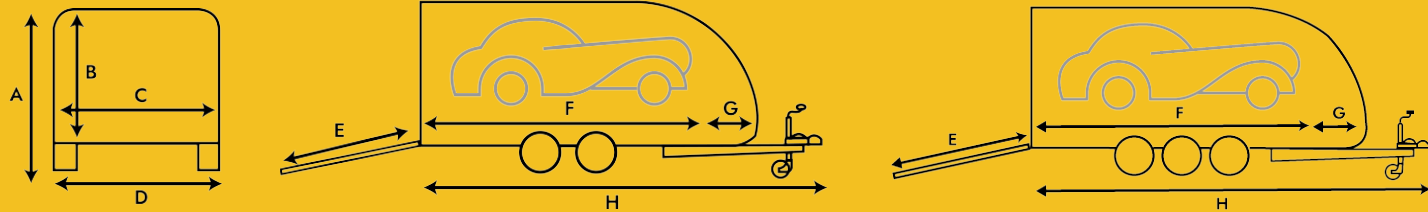

THE RL6000

WOODFORD RL6000 VEHICLE TRANSPORTERS

FULLY COVERED PROFESSIONAL VEHICLE TRANSPORTATION

The Woodford RL6000 covered trailer is fitted with a high impact aerodynamic composite body shell, suitable for race events, track days and general haulage. Featuring floor run length mounting points so you can strap the vehicle in securely using the optional heavy duty ratchet straps. Simplicity loading is our utmost paramount importance that's why we implemented a great loading angle thanks to the tilting bed ensuring your vehicle boards the trailer smoothly. The RL6000 models are now available in two or three axles and can be fitted with optional shock absorbers and many extras to suit your needs.

STANDARD RL6000 SPECIFICATION:

- 50mm ball coupling with barrel lock and safety ball
- Spare wheel
- LED lights
- Heavy duty jockey wheel
- Steel ramp tailgate
- Two front access door
- Two main side doors
- Manual tilt bed system
- Internal LED light

THE RL6000

RL6000 COVERED PRESTIGE CAR TRAILER SPECIFICATIONS

Model	Bed Size F, C FT/IN MM	Load KG	Gross KG	Axles Number	Wheel Size Inches	Front Storage Space G MM	Overall Height A	Overall Length H MM	Overall Width D MM	Ramp Length E, B MM
RL6020	18'x 7' tilt bed 5500 x 2100	2170	3500	2	12" 155 / 5 stud	250	2800	7500	2300	2030
RL6022	18'x 7' 8" tilt bed 5500 x 2300	2140	3500	2	12" 155 / 5 stud	250	2800	7500	2500	2030
RL6011	18'x 7' 8" tilt bed 5500 x 2300	2110	3500	3	10" 195 / 5 stud	250	2800	7500	2500	2030
RL6010	18'x 7' tilt bed 5500 x 2100	2140	3500	3	10" 195 / 5 stud	250	2800	7500	2300	2030