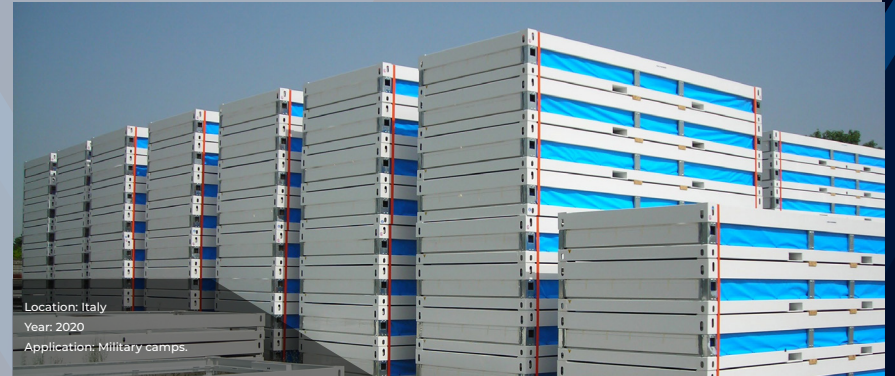

Location: Italy

Year: 2020

Application: Military camps.