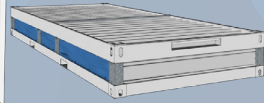

The original Flat Pack

Easy installation

1001 CORIMEC in Flat-packs kit can be easily assembled with the assistance of untrained personnel.

Easy transportation

Four 1001 CORIMEC modules can be packed in a bundle

Reusable

1001 CORIMEC Flat-packs kit can be easily unpacked down, shipped and relocated

Stackable

Units can be stacked to form 3 story buildings

Strength & Durability

ISO Size

Link

Quality

Compliant with all European Standards

Thermal Insulation:

Walls and Roof: R-20 Foam Core Metal Sandwich Panels are standard. Other materials and R-Values available upon request. - model EE (energy efficiency)

Suitable for:

Living shelters, Office shelters, Changing room shelters, Toilet facilities, Warehouse shelters, Laundry and Kitchen shelters, Technical shelters, Communication shelters.

Often used for:

Military camps, peacekeeping outposts, humanitarian and emergency-response facilities.