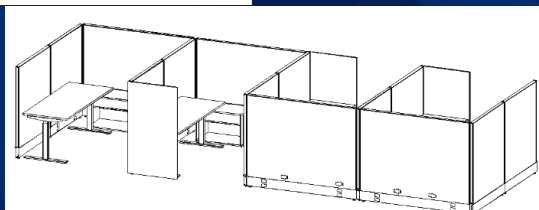

Critical Infrastructure

- Consoles
- Raised Access Floor
- Technical Spaces Consulting
- Server Room Hardening

Education Spaces

- Classroom Tables
- Student Seating
- Lecture Stands
- Markerboards
- Collaborative Screens

tempshelters.com

800.566.7193

info@tempshelters.com

Technology Support

- Monitor Arms
- Keyboards
- Adjustable Height Table
- Clean Air
- Entry Temperature Monitoring

Outdoor Spaces

- Shade Structures
- Benches
- Tables/Chairs
- Waste Recepticals
- Fire Tables
- Umbrellas

Healthcare

- Patient Seating
- Recliners
- Guest Seating
- Laboratory Casework
- Medical Storage

Facility Services

- Planning
- CAD Design
- Installation Setup