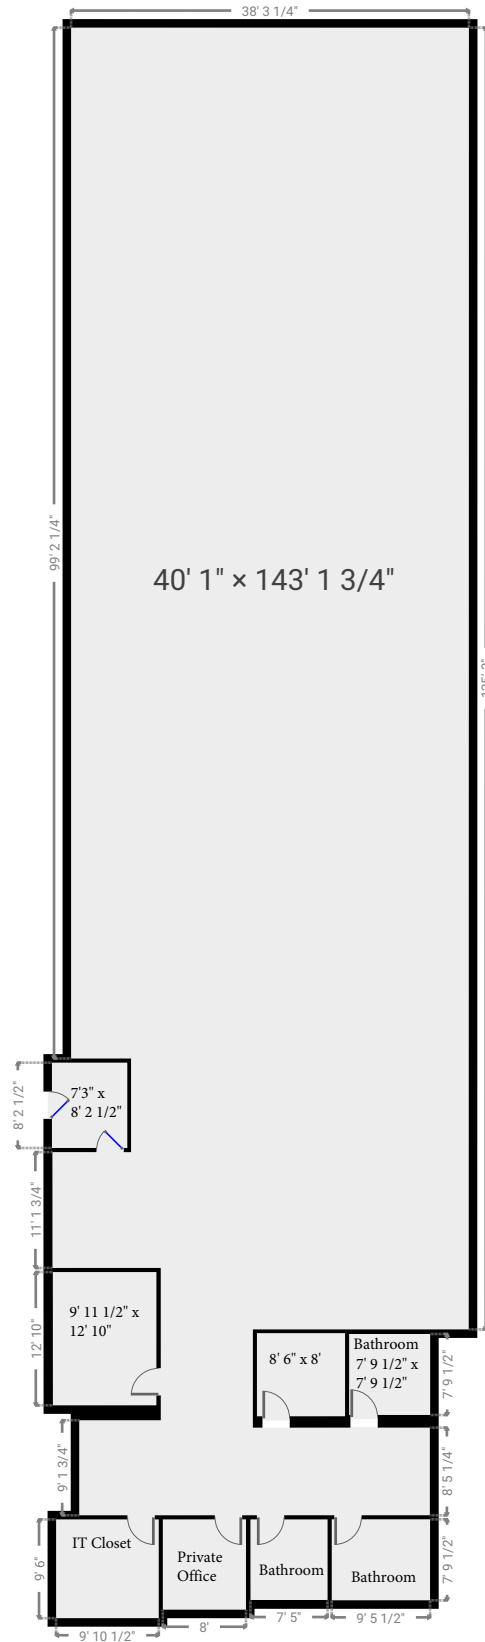

12501 W. Bluemound Road

TOTAL AREA: 6101.63 sq ft

LUTHER GROUP

THIS FLOORPLAN IS PROVIDED WITHOUT WARRANTY OF ANY KIND. SENSOPIA DISCLAIMS ANY WARRANTY INCLUDING, WITHOUT LIMITATION, SATISFACTORY QUALITY OR ACCURACY OF DIMENSIONS.