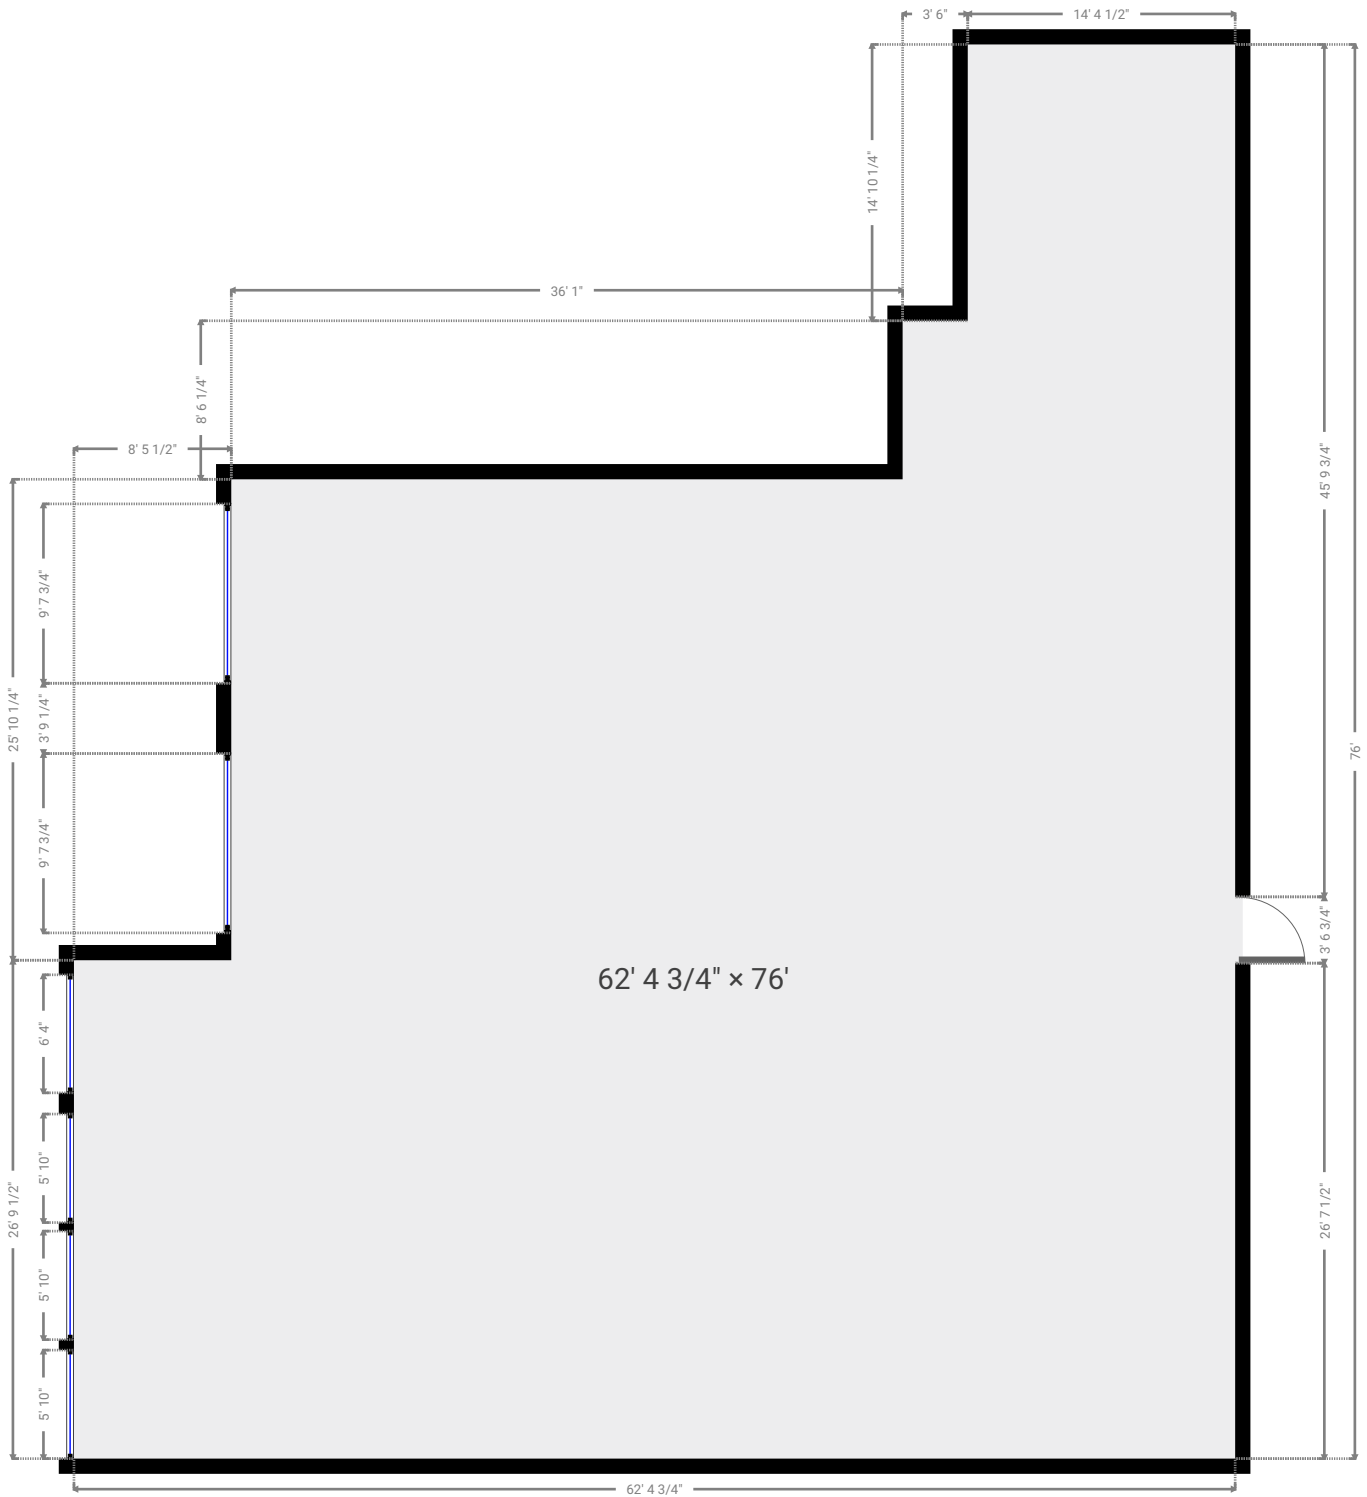

3670 S 108th Street - Available Space

3,520 SF

▼ Ground Floor

THIS FLOORPLAN IS PROVIDED WITHOUT WARRANTY OF ANY KIND. SENSOPIA DISCLAIMS ANY WARRANTY INCLUDING, WITHOUT LIMITATION, SATISFACTORY QUALITY OR ACCURACY OF DIMENSIONS.