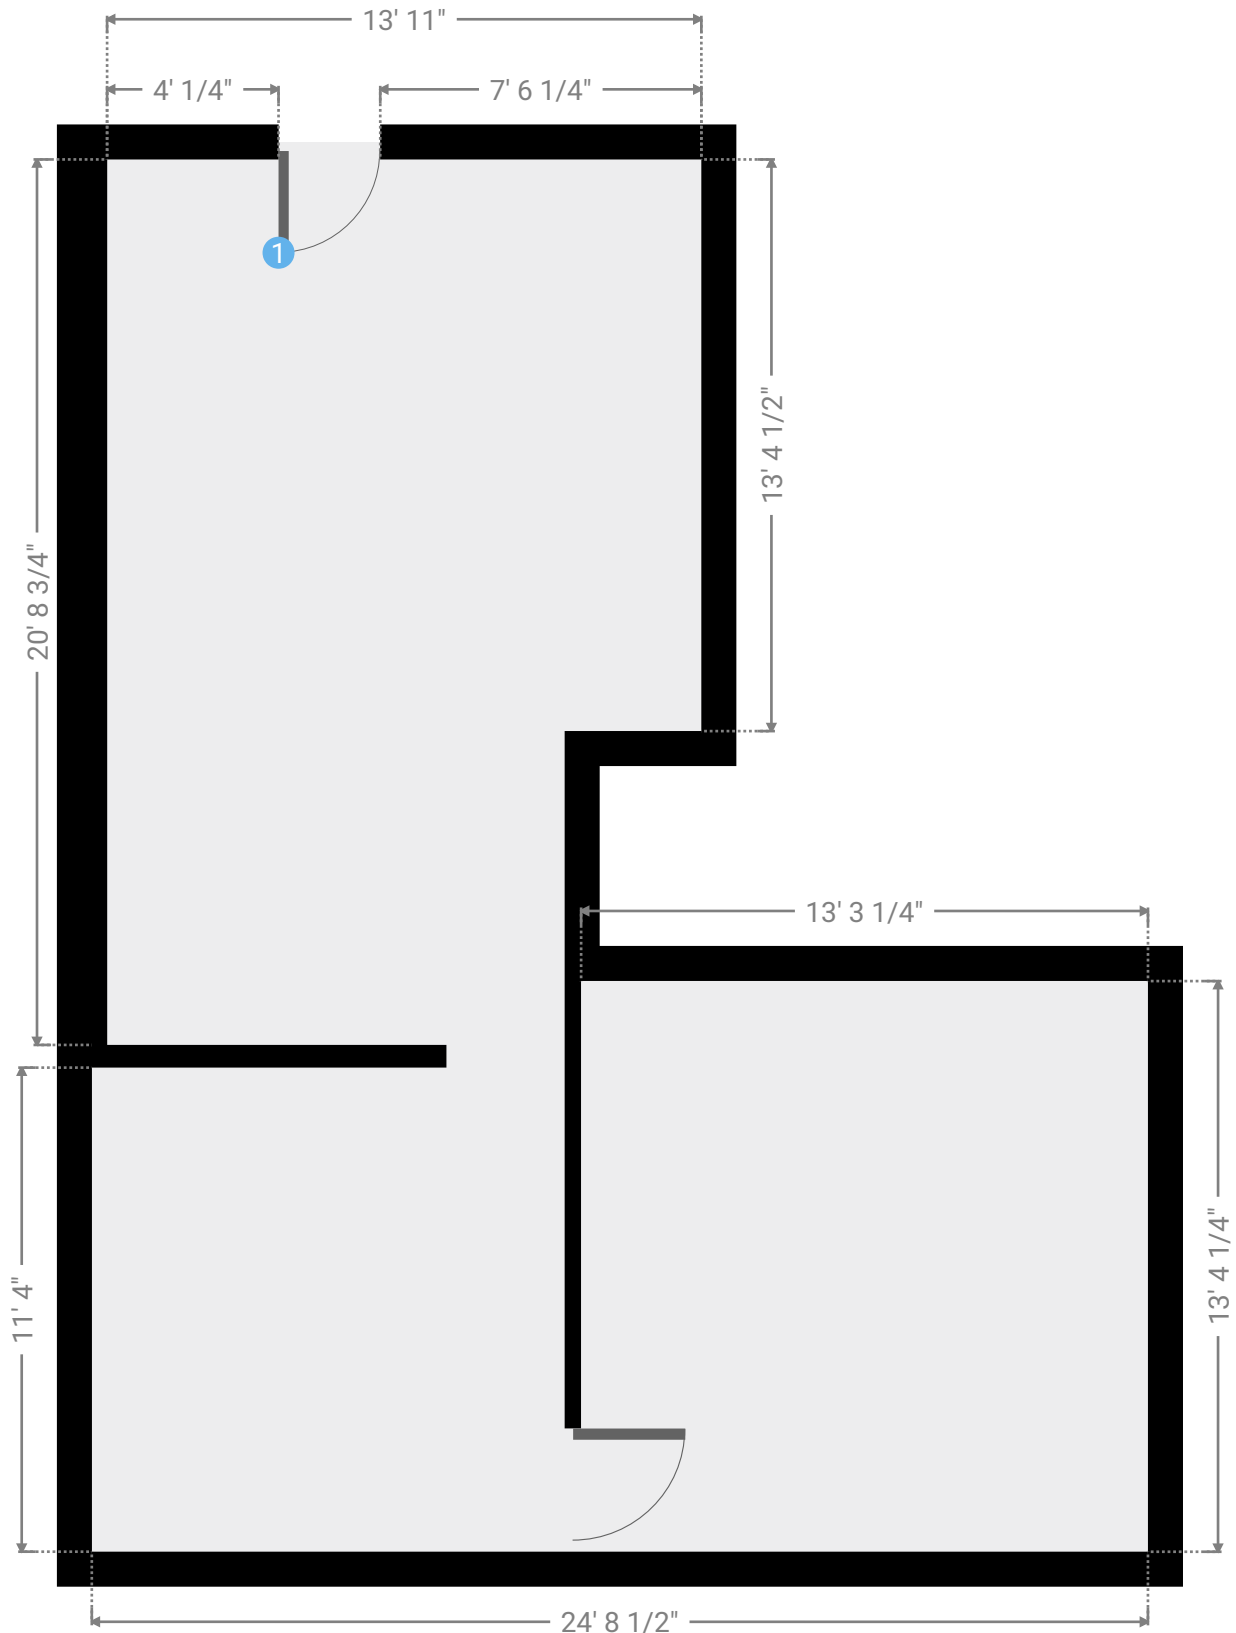

850 Elm Grove Road - Suite 18

TOTAL AREA: 679.99 sq ft

LUTHER GROUP

THIS FLOORPLAN IS PROVIDED WITHOUT WARRANTY OF ANY KIND. SENSOPIA DISCLAIMS ANY WARRANTY INCLUDING, WITHOUT LIMITATION, SATISFACTORY QUALITY OR ACCURACY OF DIMENSIONS.