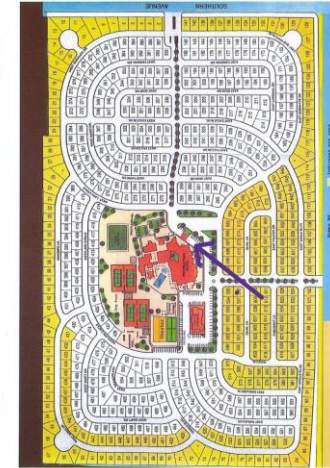

Please call Lucy at 402-250-8737 to verify hall and dance status.

Bob Furr Fridays

DATE	MORNING 10:00 to NOON	EVENING 7:00 to 9:00	NOTES
	Silveridge RV Resort 8265 East Southern Avenue	Greenfield Village Resort GPS: 99 South Quinn Floor Exercise Room	
January 3, 2025	Mainstream Lessons - BF	Mainstream Dance - BF	
January 10, 2025	Mainstream Lessons - BF	Mainstream Dance - BF	
January 17, 2025	Mainstream Lessons - BF	Mainstream Dance - BF	
January 24, 2025	Mainstream Lessons - BF	Mainstream Dance - BF	
January 31, 2025	Mainstream Lessons - BF	Mainstream Dance - BF	
February 7, 2025	Mainstream Lessons - BF	Mainstream Dance - BF	
February 14, 2025	Mainstream Lessons - BF	Mainstream Dance - BF	
February 21, 2025	Mainstream Lessons - BF	Mainstream Dance - BF	
February 28, 2025	TBD	TBD	
March 7, 2025	TBD	TBD	
March 14, 2025	TBD	TBD	
March 21, 2025	TBD	TBD	
March 28, 2025	TBD	TBD	
April 4, 2025	Mainstream Lessons - BF	Mainstream Dance - BF	
April 11, 2025	Mainstream Lessons - BF	Mainstream Dance - BF	
April 18, 2025	Mainstream Lessons - BF	Mainstream Dance - BF	Good Friday
April 25, 2025	Mainstream Lessons - BF	Mainstream Dance - BF	
May 2, 2025	Mainstream Lessons - BF	Mainstream Dance - BF	
May 9, 2025	Mainstream Lessons - BF	Mainstream Dance - BF	

BF- Bob Furr
TBD - to be determined

Robert Furr, 402-250-5035
Facebook: Bob Furr
(latest information will be posted here)
Lucy Romine, 402-250-8737

THIS INFO IS AS OF
January 1, 2025

Silveridge
8265 E. Southern Ave

Greenfield Village
GPS: 99 South Quinn