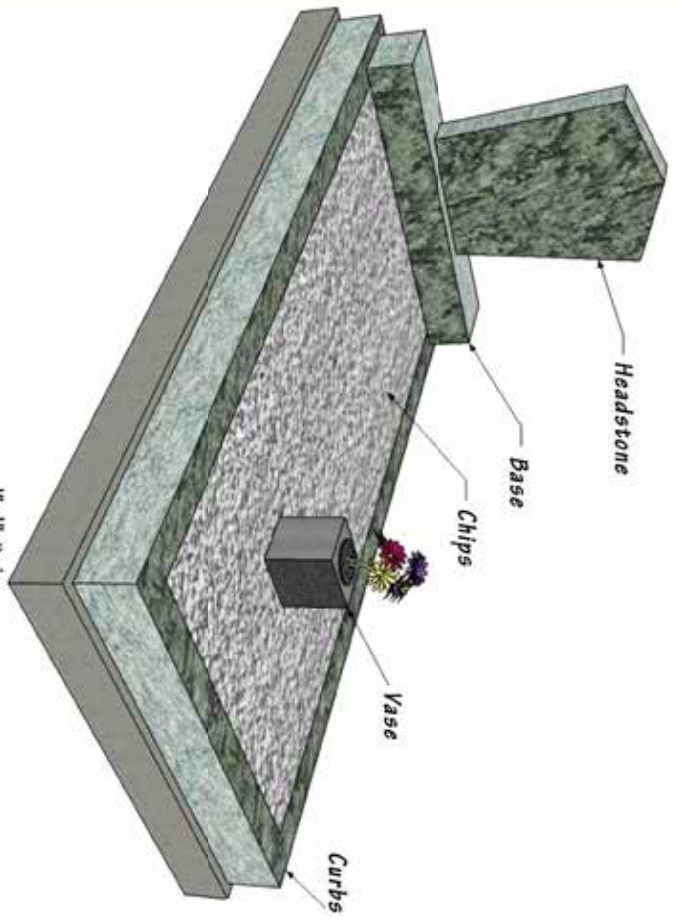

Granite Bible

Granite Heart

Marble Flower pot

85 cm

Statues

45 cm

Vinyl Lettering:
 Lettering sandblasted on tombstones and sprayed with silver spray.
 Please specify clearly if Gold Spray must be used.

Definitions