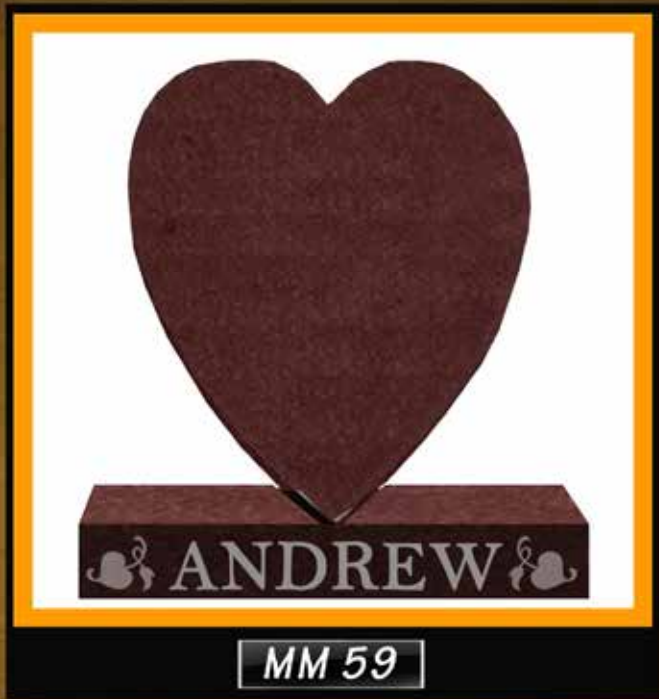

MM 51

MM 52

MM 53

MM 54

MM 55

MM 56

MM 57

MM 58

MM 59

MM 60

MM 62

MM 61

***Normal Polish
80cm Height***

MM 63 Normal

***African Ivory with
Aluminium Glass
Windows***

***All Black
All Polish + wings***