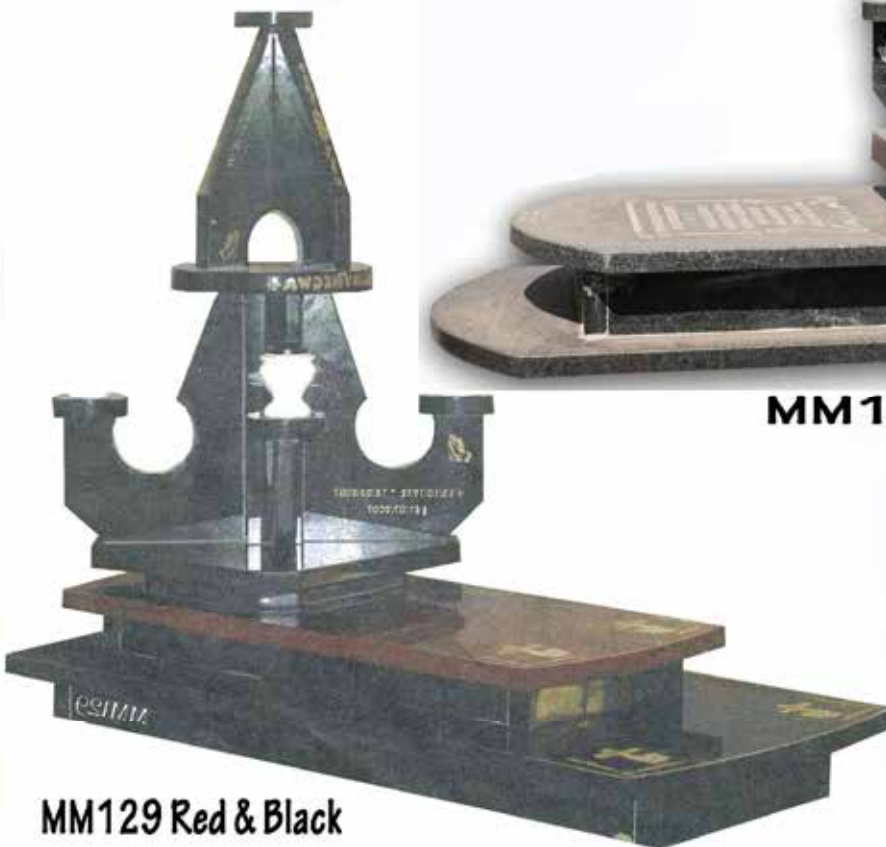

MM 126

MM 127

MM 128

Unit holds 5 marble flower pots - bought seperately

MM129 Red & Black

MM129 All Black

MM 129

MM 130