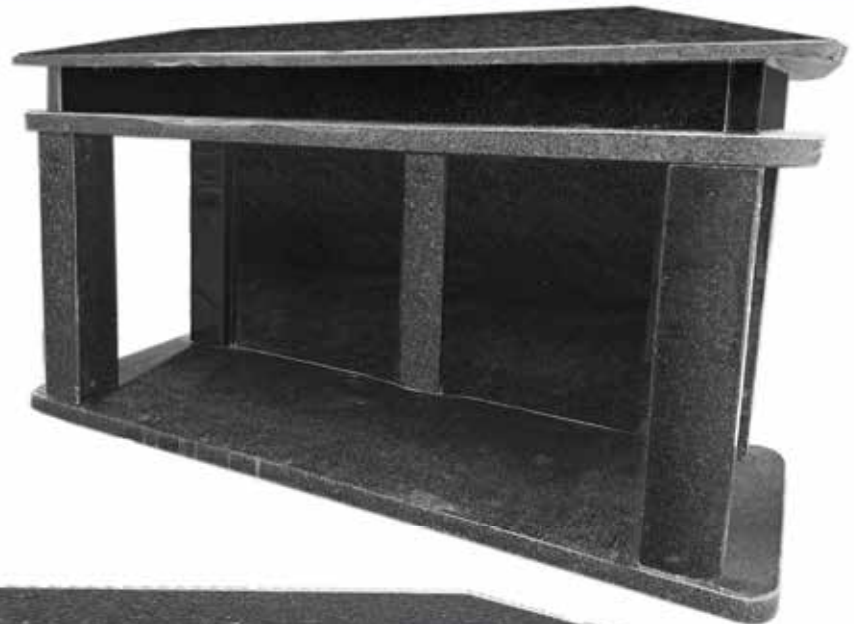

**African
Ivory**

**Also available
with Aluminium Windows**

MM 063

Height of pillars/backplate = 800mm

Pillars are 150mm

Tru 064

Tru 065

**Aluminium Glass
Windows to be
bought separately**