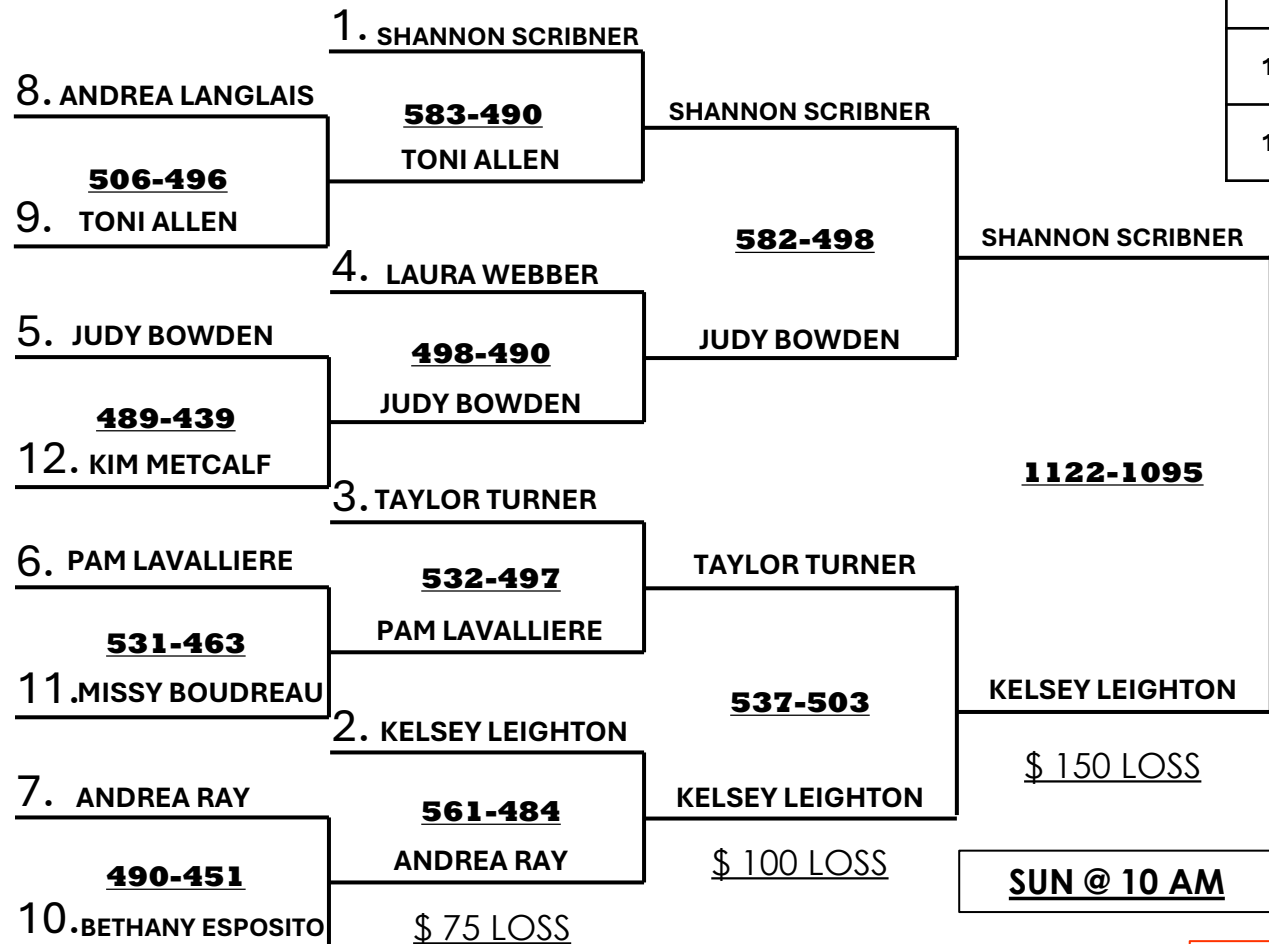

1	SHANNON SCRIBNER	BIG20
2	KELSEY LEIGHTON	BIG20
3	TAYLOR TURNER	BOWL
4	LAURA WEBBER	ALB

**2026
MSCBA OPEN ELIMINATIONS
WOMENS BRACKET
BOWL-A-RAMA**

5	JUDY BOWDEN	NEC
6	PAM LAVALLIERE	WES
7	ANDREA RAY	SAC
8	ANDREA LANGLAIS	WES
9	TONI ALLEN	NEC
10	BETHANY ESPOSITO	BIG20
11	MISSY BOUDREAU	BIG20
12	KIM METCALF	SAC

SAT @ 10 AM **SAT @ 12:30 PM** **SAT @ 3 PM**

SUN @ 10 AM

2026 WOMENS OPEN

1	DAVID METCALF	SAC	27
2	GERRY NEWPORT III	BOWL	14
3	DUANE MILLIKEN	BIG20	15
4	SEAN MURPHY	BIG20	15

**2026
MSCBA APH ELIMINATIONS
MENS BRACKET
BANGOR-BREWER LANES**

5	BOB SEDGWICK	NEC	18
6	WYATT LIGHT	OLDT	15
7	DAN DUBE	BIG20	29
8	RYAN GRAFFAM	BOWL	24
9	DAVID KELLY	BIG20	19
10	STEVE GRAFFAM	BOWL	17
11	SEAN DORAN	BIG20	18
12	BRANDON GASTIA	OLDT	22

SAT @ 10 AM **SAT @ 12:30 PM** **SAT @ 3 PM**

GERRY NEWPORT III
CHAMPION
\$ 400

SUN @ 10 AM

1	CASEY MELANSON	WES	36
2	ANDREA LANGLAIS	WES	29
3	SHANNON SCRIBNER	BIG20	14
4	BETHANY ESPOSITO	BIG20	31

**2026
MSCBA APH ELIMINATIONS
WOMENS BRACKET
BANGOR-BREWER LANES**