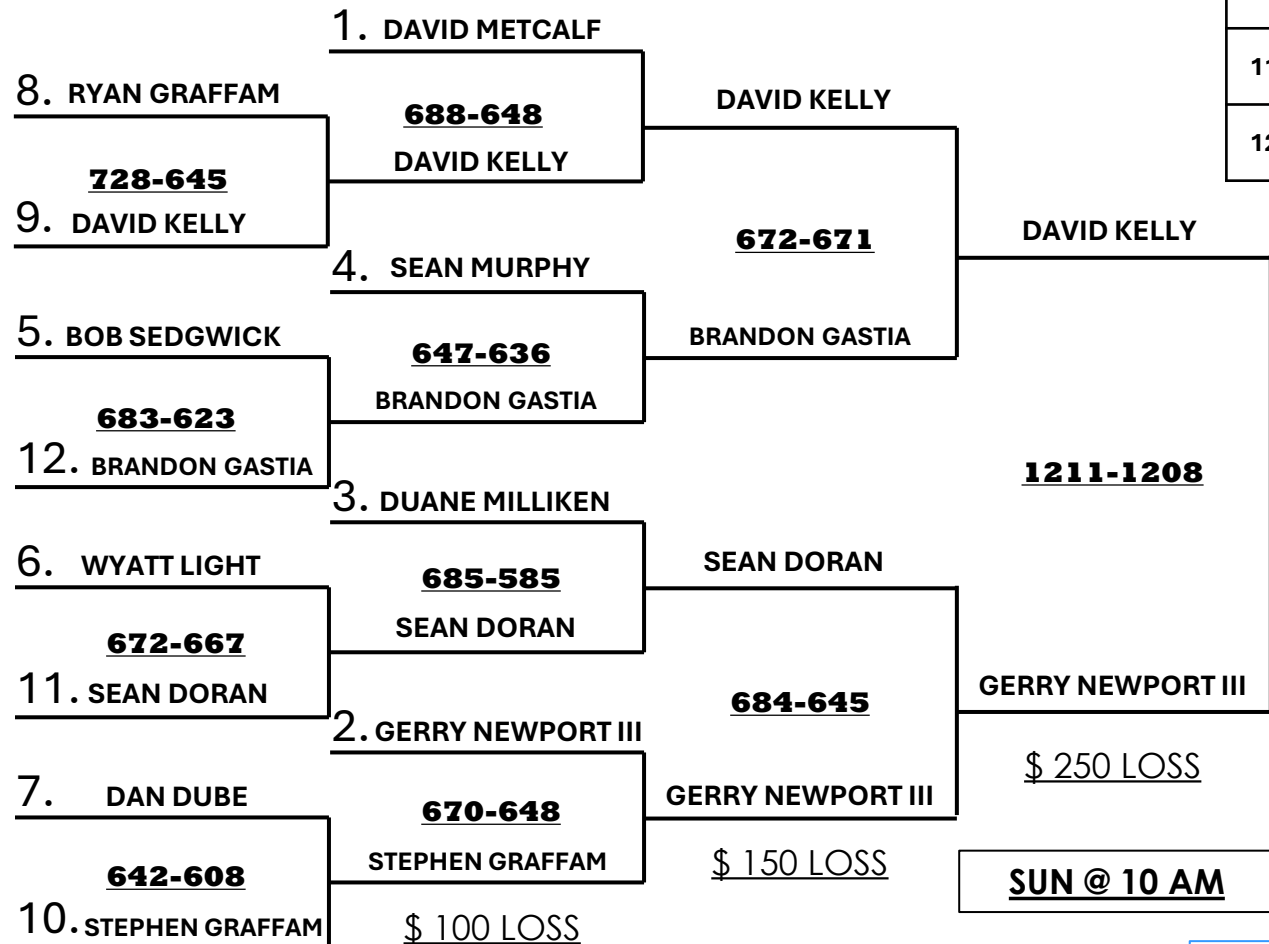

1	SHANNON SCRIBNER	BIG20
2	KELSEY LEIGHTON	BIG20
3	TAYLOR TURNER	BOWL
4	LAURA WEBBER	ALB

**2026
MSCBA OPEN ELIMINATIONS
WOMENS BRACKET
BOWL-A-RAMA**

5	JUDY BOWDEN	NEC
6	PAM LAVALLIERE	WES
7	ANDREA RAY	SAC
8	ANDREA LANGLAIS	WES
9	TONI ALLEN	NEC
10	BETHANY ESPOSITO	BIG20
11	MISSY BOUDREAU	BIG20
12	KIM METCALF	SAC

SAT @ 10 AM **SAT @ 12:30 PM** **SAT @ 3 PM**

SUN @ 10 AM

2026 WOMENS OPEN

1	DAVID METCALF	SAC	27
2	GERRY NEWPORT III	BOWL	14
3	DUANE MILLIKEN	BIG20	15
4	SEAN MURPHY	BIG20	15

**2026
MSCBA APH ELIMINATIONS
MENS BRACKET
BANGOR-BREWER LANES**

5	BOB SEDGWICK	NEC	18
6	WYATT LIGHT	OLDT	15
7	DAN DUBE	BIG20	29
8	RYAN GRAFFAM	BOWL	24
9	DAVID KELLY	BIG20	19
10	STEVE GRAFFAM	BOWL	17
11	SEAN DORAN	BIG20	18
12	BRANDON GASTIA	OLDT	22

SAT @ 10 AM **SAT @ 12:30 PM** **SAT @ 3 PM**

GERRY NEWPORT III
CHAMPION
\$ 400

SUN @ 10 AM

1	CASEY MELANSON	WES	36
2	ANDREA LANGLAIS	WES	29
3	SHANNON SCRIBNER	BIG20	14
4	BETHANY ESPOSITO	BIG20	31

**2026
MSCBA APH ELIMINATIONS
WOMENS BRACKET
BANGOR-BREWER LANES**