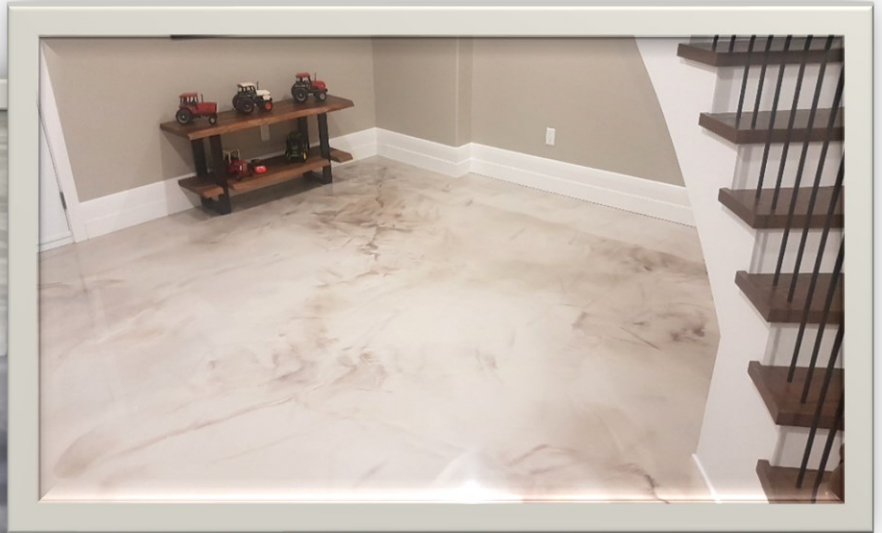

NIAGARA SEALING PROS

METALIC EPOXY COATINGS

RESIDENTIAL, COMMERCIAL, INDUSTRIAL

- SHADES OF BRONZE, GOLD, COPPER, SILVER AND OTHER VIBRANT COLOURS
- BEAUTIFUL, ARTISTIC, UNIQUE PATTERNS

- FOR INDOOR USE ONLY
- UNIQUE FLOORING PROJECTS
- HIGH GLOSS OR MATTE OPTIONS