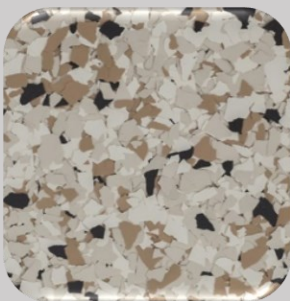

SIGNATURE FB COLLECTION 1/4 INCH

FB-960
Bean

FB-127
Cabin Fever

FB-XXX
Darkside

FB-411
Domino

FB-414
Gravel

FB-706
Madras

FB-715
Nightfall

FB-XXX
Rainstorm

FB-421
Shoreline

FB-616
Wombat

Additional Flake colour options available.
Custom Flake combinations available.
1/8 inch and 1/16 inch available (special order).
Email or call Niagara Sealing Pros with your inquiry.