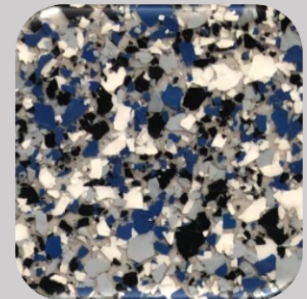

**SIGNATURE SG COLLECTION** 1/4 INCH

SG-001  
Gunflint-Shoreline

SG-002  
Gunflint

SG-003  
Gunflint-Outback

SG-004  
Bean-Sable

SG-005  
Outback

SG-006  
Shadow

SG-007  
Raven

SG-008  
Denim

Additional Flake colour options available.  
Custom Flake combinations available.  
1/8 inch and 1/16 inch available (special order).  
Email or call Niagara Sealing Pros with your inquiry.