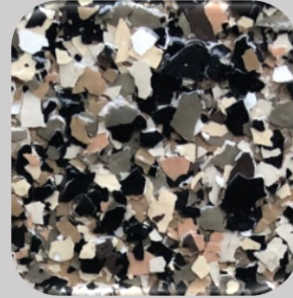

**SIGNATURE SG COLLECTION** 1/4 INCH

SG-001  
Gunflint-Shoreline

SG-002  
Gunflint

SG-003  
Gunflint-Outback

SG-004  
Bean-Sable

SG-005  
Outback

SG-006  
Shadow

SG-007  
Raven

SG-008  
Denim

Additional Flake colour options available.  
Custom Flake combinations available.  
1/8 inch and 1/16 inch available (special order).  
Email or call Niagara Sealing Pros with your inquiry.