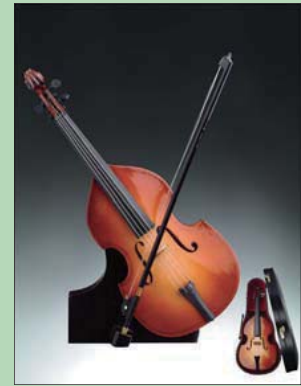

# Miniatures (3)

Min. 2pcs/ Item

Violin  
**CV18** H7"

Cello  
**CC21** H9"

Upright Bass  
**CB23** H10"

Grand Piano  
**PY03BK** 7" x 4.5" x 5"

Gold Drum Set  
**DR03G** 5.5" x 4" x 5"

Red Drum Set  
**DR03R** 5.5" x 4" x 5"