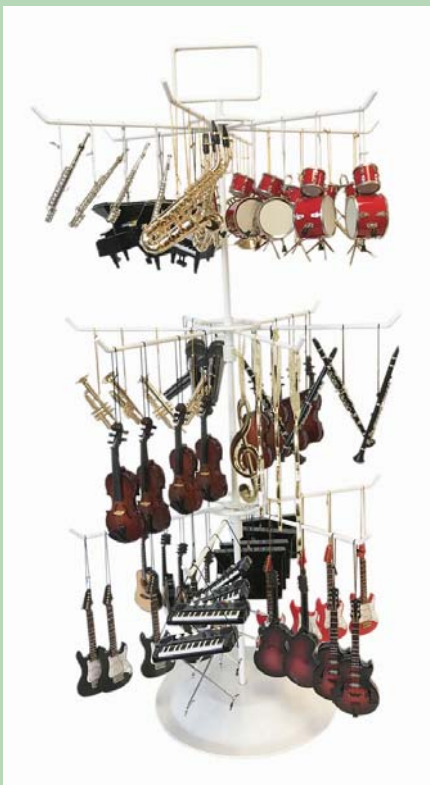

## Ornament Pre-Pack Program With Free Display - Style# PSETB

Top 18 style guitar ornaments, 6pcs per style, total 108pcs/ set

ITEM	DESCRIPTION	QTY
OGN12	5" CLASSICAL GUITAR WITH PICK GUARD	6
OG12BR	5" DARK BROWN CLASSIC GUITAR	6
OGU12	5" CLASSIC GUITAR WITH FLOWER PICK GUARD	6
OGR12BR	5" BROWN STRING GUITAR WITH CUTTAWAY	6
OGB12	5" F-HOLE GUITAR WITH CUTTAWAY	6
OGB12BO	5" BROWN ELECTRIC GUITAR	6
OGE12R	5" RED ELECTRIC GUITAR	6
OGE12B	5" BLACK ELECTRIC GUITAR	6
OG12SR	5" RESONATOR GUITAR	6
OGB12LP	5" FLAMMING RED ELECTRIC	6
OGC12N	5" BLUE DOUBLE F-HOLE GUITAR	6
OGC12B	5" BLACK DOUBLE F-HOLE GUITAR	6
OGC12W	5" WHITE DOUBLE F-HOLEF-HOLE GUITAR	6
OG12JLB	5" BLACK ELECTRIC GUITAR	6
OGE12US	5' US FLAG ELECTRIC GUITAR	6
OGC12UK	5' UNION JACK ELECTRIC GUITAR	6
OBG12PM	5" BROWN BASS ELECTRIC GUITAR	6
OBG12R	5" RED BASS ELECTRIC GUITAR	6
DIS02	3 TIERS ORNAMENT STAND	1

## Ornament Pre-Pack Program With Free Display - Style # PSETC

Top 18 style assorted music instrument ornaments, 6pcs/ style, total 108pcs/ set

ITEM	DESCRIPTION	QTY
OV12	5" VIOLIN	6
OC12	5" CELLO	6
OPYBK	3" BLACK GRAND PIANO	6
OPHBK12	3" BLACK UPRIGHT PIANO	6
OEK9	4" ELECTRIC KEYBOARD	6
ODSR	3" RED DRUM SET	6
OGN12	5" CLASSICAL GUITAR WITH PICK GUARD	6
OGB12BO	5" BROWN ELECTRIC GUITAR	6
OGE12R	5" RED ELECTRIC GUITAR	6
OGE12B	5" BLACK ELECTRIC GUITAR	6
OMFONB	4" BLACK MICROPHONE	6
OGCF	5" GOLD G-CLEF NOTE	6
OGSA10	5" GOLD SAXOPHONE	6
OGTR10	3.5" GOLD TRUMPET	6
OGTB10	4.5" GOLD TROMBONE	6
OGFH10	3" GOLD FRENCH HORN	6
OSFL10	4.5" SILVER FLUTE	6
OBCL	6.25" BLACK CLARINET	6
DIS02	3 TIERS ORNAMENT STAND	1