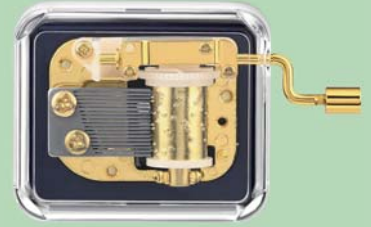

Broadway Gifts Co.

465 Littlefield Ave, South San Francisco, CA 94080
Tel: 800-511-2889, 650-871-2889 Fax: 650-871-2869

Email: sales@broadwaygift.com, Website: www.broadwaygift.com

Handcrank music movement w/ Transparent Box

HG: 2.25" x 2" x 1.25" Min 6pcs / tune

HGASSO: Pre-pack Assortment 36pcs / pack

Tune No.	QTY	Tune Name
HG001		Oh! Pretty Woman
HG002		Swan Lake
HG004		Jingle Bells
HG005		It's A Small World
HG007		Happy Birthday
HG009		Fur Elise
HG010		Yesterday Once More
HG011		Rhythm Of The Rain
HG012		Silent Night
HG016		Twinkle Twinkle Little Star
HG017		Brahms Lullaby
HG026		Besame Mucho
HG028		Santa Claus Is Coming To Town
HG032		Memory (From "Cats")
HG034		Lara's Theme (Dr. Zhivago)
HG036		We Wish You A Merry Christmas
HG040		White Christmas
HG043		Deck The Halls
HG048		Have Yourself A Merry Little Christmas
HG057		Rudolph The Red-Nosed Reindeer
HG062		Edelweiss
HG070		Green Sleeves
HG071		Twelve Days Of Christmas
HG075		You're My Sunshine
HG077		Over The Rainbow
HG091		When You Wish Upon A Star
HG104		Take Me Out To The Ball Game
HG106		Hey Jude
HG111		Romeo & Juliet (Love Theme)
HG126		Mary Had A Little Lamb
HG141		Love Me Tender
HG147		Wind Beneath My Wings, The
HG152		Yesterday
HG153		Zip A Dee-Doo-Dah
HG161		Frosty The Snowman
HG191		Puff The Magic Dragon
HG200		Jesus Loves Me
HG204		Singing In The Rain
HG257		Ode To Joy
HG264		Feliz Navidad
HG285		Eine Kleine Nachtmusik
HG298		Let It Be
HG324		Music Of The Night
HG332		Ding Dong The Witch Is Dead
HG333		We're Off To See The Wizard
HG334		If I Only Had A Brain
HG372		Winnie The Pooh
HG455		My Heart Will Go On
HG533		Star Spangled Banner
HG566		Stand By Me
HG861		Itsy Bitsy Spider