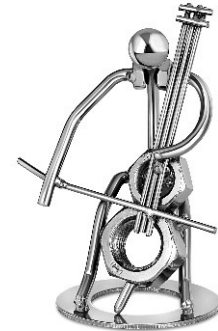

Bongo Drum  
**MDRR W2.75"**

Single Conga Drum  
**MCGW H2.5"**

Single Conga Drum  
**MCGR H2.5"**

# Figurines (1)

Min. 2pcs/Item

Violinist  
Y0001 H6"

Trombonist  
Y0003 H6"

Flutist  
Y0004 H6"

Clarinetist  
Y0005 H6"

French Horn Player  
Y0006 H6"

Trumpeter  
Y0007 H6"

Saxophonist  
Y0008 H6"

Cellist  
Y0009 H6"

Tuba Player  
Y0011 H6"

Guitarist  
Y0013 H7"

Cellist  
Y0014 H6"

Cowboy Guitarist  
Y0015 H7"

Disc Jockey  
Y0016 H6"

Guitar Singer  
Y0017 H7"