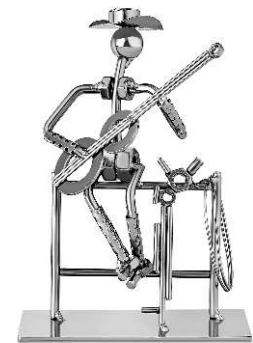

# Figurines (1)

Min. 2pcs/Item

Violinist  
Y0001 H6"

Trombonist  
Y0003 H6"

Flutist  
Y0004 H6"

Clarinetist  
Y0005 H6"

French Horn Player  
Y0006 H6"

Trumpeter  
Y0007 H6"

Saxophonist  
Y0008 H6"

Cellist  
Y0009 H6"

Tuba Player  
Y0011 H6"

Guitarist  
Y0013 H7"

Cellist  
Y0014 H6"

Cowboy Guitarist  
Y0015 H7"

Disc Jockey  
Y0016 H6"

Guitar Singer  
Y0017 H7"