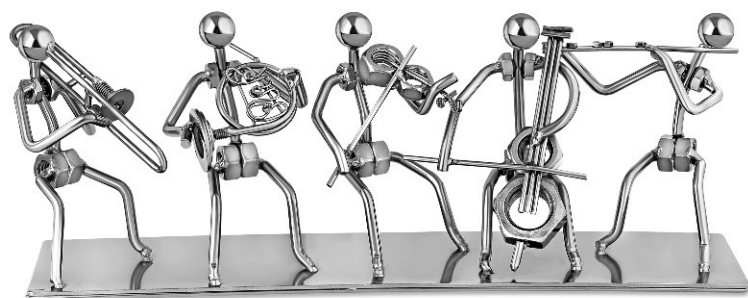

Pianist  
LQ2004 H7"

Best

Drummer  
LQ2044 H7"

Guitarist (Sitting)  
LQ2047 H6"

Pianist  
Y0010 H7"

Drummer  
Y0012 H7"

Keyboardist  
Y0018 H6"

Harpist  
Y0021 H8"

# Wine Bottle Holders

Min. 2pcs/Item

**Best**

Violinist  
YVW H 13"

Cellist  
YWC H 13"

**Best**

Saxophonist  
YWSA H 13"

Electric Guitarist  
YWGE H 13"