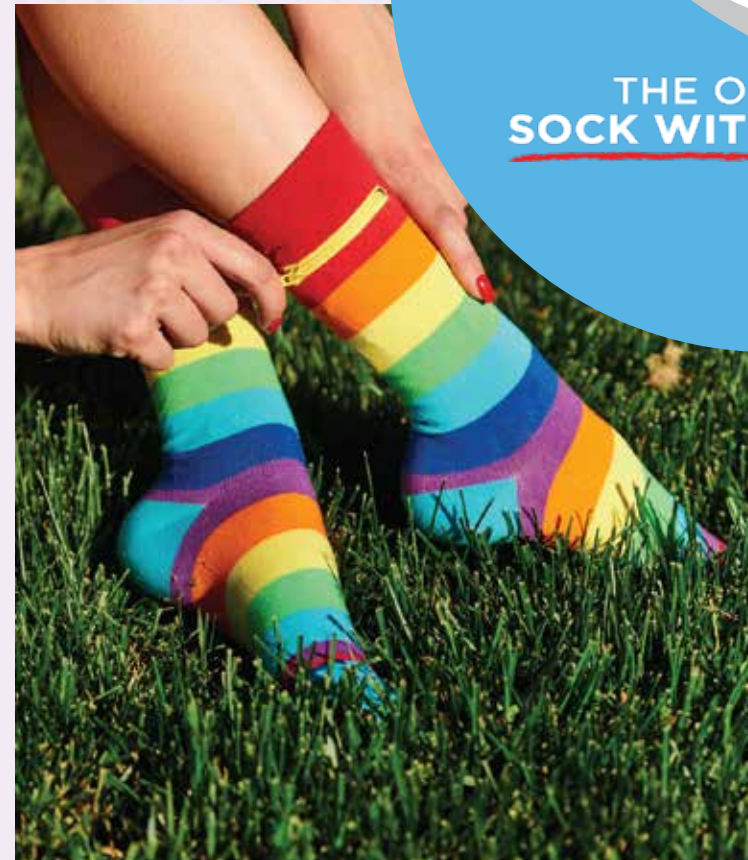

SIDE PANEL
10" x 64"

POP-FD-32A

8 50039 73749 7

D

HOLDS	COST
192	\$395 + FREIGHT (~\$100)
PROGRAM	
ORDER 192 PAIR INCLUDES 18 FREE OFFSETTING PAIR	

THE ORIGINAL
SOCK WITH A POCKET

Pocket Socks, Inc. | 888-494-7769 | orders@pocketsocks.com