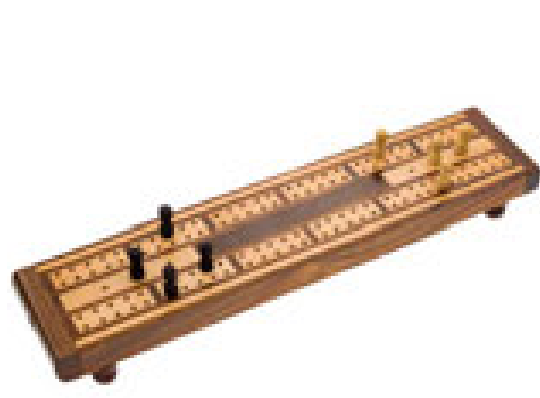

Wood Cribbage Game

Materials: indian rosewood | 10"L, 2"W, 1.25"H | Min: 2 | **$15.00**

AEH 652 | UPC: 780729478822