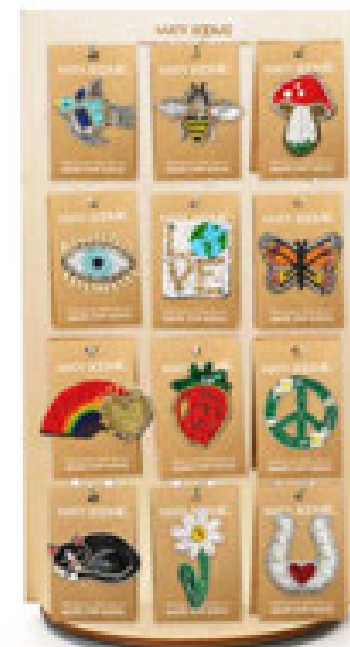

Total of 84 notecards | 6.75"L x 13"W x 8"H

Min: 1 | **\$144.00**

**NDB 205** | UPC: 662987869485

**Slim Rotating Earring Display Starter Kit**

Pre-selected starter kit includes 108 pairs of earrings across 18 different styles, and 1 free display.

19" x 6.5" x 6.5" | Min: 1 | **\$1080.00**

**RDB 203** | UPC: 744271467932

**Sari Bracelet Collection Display Starter Kit**

Pre-selected starter kit contains 24 assorted sari bracelets and 1 free display.

12" W x 3.25" H x 8" L | Min: 1 | **\$96.00**

**SBB 203** | UPC: 780729493306

**Brooch Display Starter Kit**

Pre-selected starter kit contains 72 brooches across 12 different styles and 1 free display.

10" W x 17" H x 3.25" D | Min: 1 | **\$468.00**