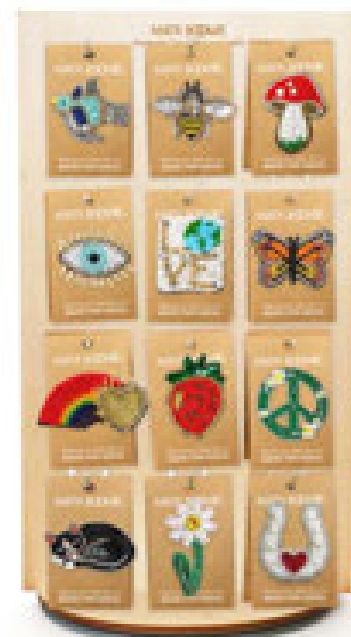

**Bala Mani Beaded Lotus Brooch Pin**

Materials: fabric and beads | 2.5"L, 2.25"W | Min: 4 | **\$6.50**

JFO 916 | UPC: 780729494167

**Bala Mani Beaded Love Mother Earth Brooch Pin**

Materials: fabric and beads | 2"L, 1.75"W | Min: 4 | **\$6.50**

JRO 859 | UPC: 780729490855

**Brooch Display Starter Kit**

Pre-selected starter kit contains 72 brooches across 12 different styles and 1 free display.

10" W x 17" H x 3.25" D | Min: 1 | **\$468.00**

BB 203 | UPC: 780729491395