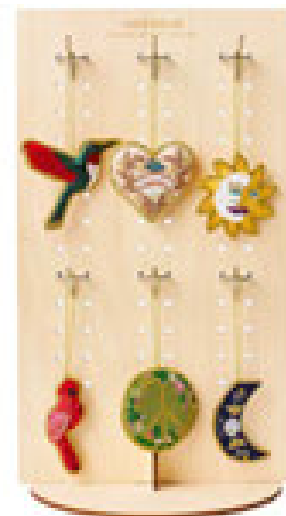

Materials: fabric and beads | 2.5"L, 3"W, hanging cord 3.75"L

Min: 4 | **$8.00**

JFO 906 | UPC: 780729494310

Materials: fabric and beads | 2.75"L, 3"W | Min: 4 | **$8.00**

JRO 840 | UPC: 780729485189

Materials: fabric and beads | 2.5"L, 3.25"W, hanging cord 3"L

Min: 4 | **$8.00**

JRO 861 | UPC: 780729491036

BESTSELLER

Materials: fabric and beads | 3"L, 2.5"W, hanging cord 3.5"L

Min: 4 | **$8.00**

JFO 905 | UPC: 780729494303

Materials: fabric and beads | 3"L x 3.5"W, hanging cord 3.75"L

Min: 4 | **$8.00**

JFO 908 | UPC: 780729494532

BESTSELLER

Larissa Plush Hummingbird Ornament

Materials: fabric and beads | 2.7"L, 2.8"W, hanging cord approx. 3"L | Min: 4 | **$8.00**

JFO 103 | UPC: 780729495171

Materials: fabric and beads | 3"L, 2"W | Min: 4 | **$8.00**

JRO 842 | UPC: 780729485202

Free Display Included

Ornament Display Starter Kit

Pre-selected starter kit includes 72 ornaments across 12 styles, and 1 free display. | 10" W x 17" H x 3.25" D

Min: 1 | **$576.00**

DB 103 | UPC: 780729478068

handcrafted by master artisans

For over 20 years, Matr Boomie has collaborated with artisan communities across India to create opportunities for artisans to strengthen their business through productivity gains, safer practices, and stronger supply chain. By addressing real challenges through shared solutions, we help build resilient communities and a more equitable global marketplace.

DESIGNED
IN AUSTIN

MADE IN
INDIA

FAIR
TRADE

ARTISAN
CRAFTED