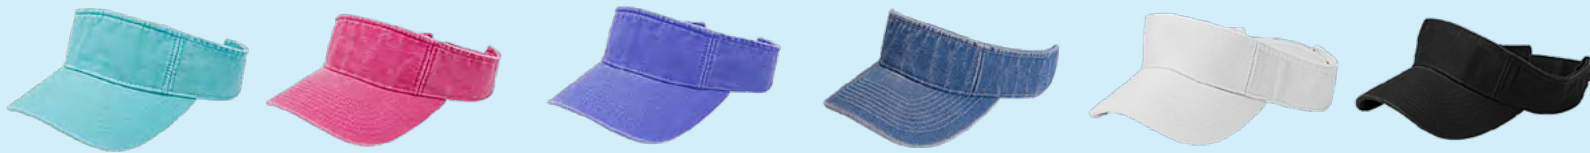

Mesh Caps

NEW "UNISEX"!

CMCUSTHP CMCUSTBK CMCUSTNV CMCUSTBB CMCUSTGB CMCUSTGW

Ponytail Caps Starting at \$9.50

CPTWH CPTGY BACK: CMPTAQ CMPTLV FRONT: CMPTAQ

Blank Visors \$9.50

VIAQ VIHP VIRY VIDN VIWH VIBK

Custom Name Drop

CBILL STARTS AT \$2.50

CBACK STARTS AT \$2.50

Custom Order!

- **Minimum:** 24 Pieces
 - **Pricing:** Starting at \$11.50
 - **Lead Time:** 2-3 weeks
 - **Minimum** 6 Pieces per Color
 - **Note:** Choose cap color or visor
 - **Styles:** Mesh & Solid Cotton Caps Available. Visors and Other colors available upon request.
 - **Artwork Fee: FREE** on Lettered Designs. Please forward special fonts.
 - **BAMA1.ABG@GMAIL.COM**
 - Non-Refundable Art Fee \$29.95
- (Artwork fee may apply to special orders)