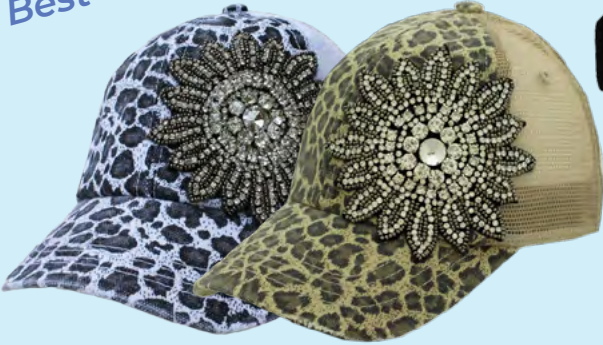

CLCTWH $14.50 CLCTBE $14.50 V2CFBK $11.50 V2CFWH $11.50 C3CFMBK $12.50 C3CFMHP $12.50

Cancer Awareness