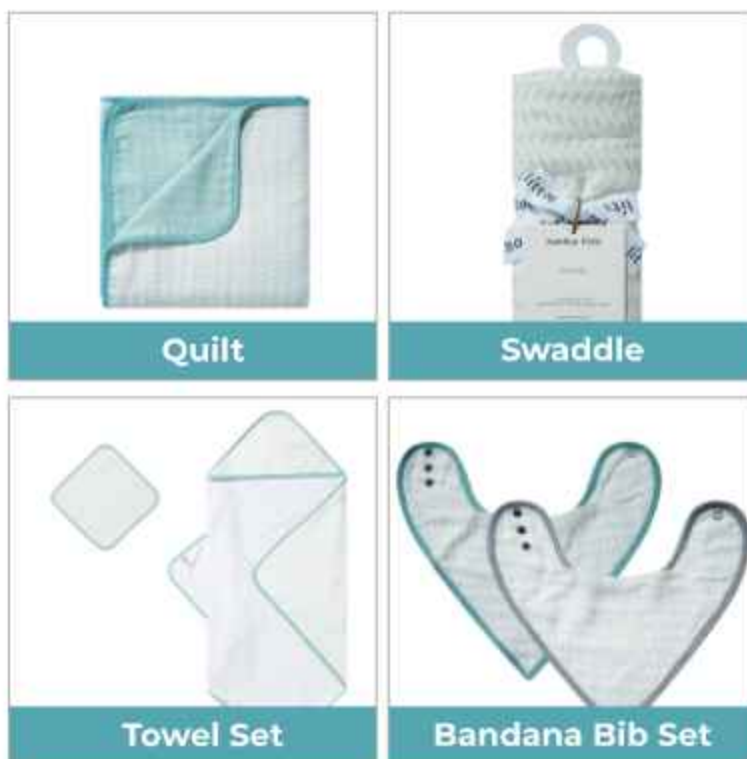

Pink Wave

Coordinate with:

Sage Dash