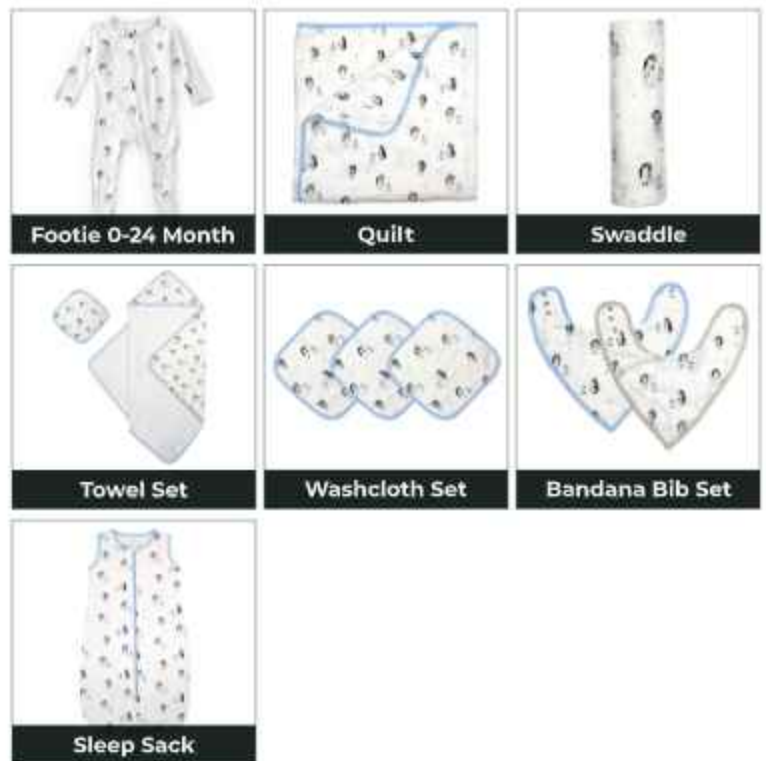

Towel Set

Washcloth Set

Bandana Bib Set

Sleep Sack

Orca

Coordinate with:

Penguin

Pink Wave