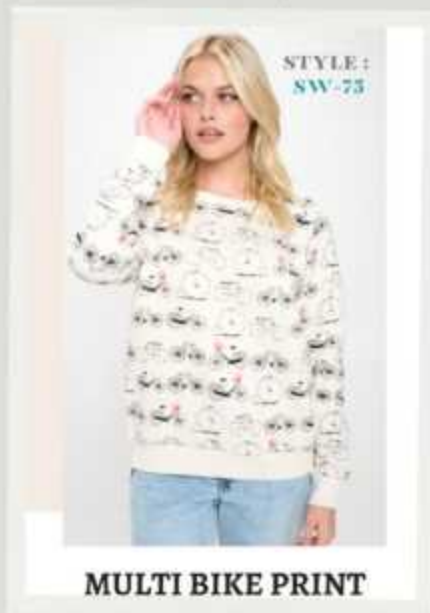

MULTI SKULL PRINT

STYLE:
SW-17

PLAYFUL DOGS PRINT

◆ ————— ◆

\$18.00

◆ ————— ◆

\$18.00

STYLE:
HO-107