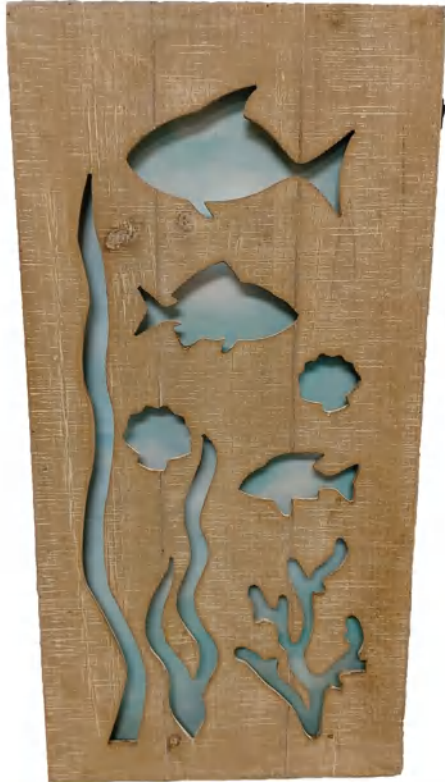

16" x 1" x 23.5"

Wooden Wall plaque
Black Stripe Lighthouse
LED

\$20.35

MP-2048

16" x 1" x 23.5"

Wooden Wall Decor,
Whale Tails LED

\$20.35

*Day Time View

MP-2047

16" x 1" x 16"

Wooden wall plaque,
Compass Rose
LED

\$15.40

*Day time View

***Day Time View**

***Night view
with LED**

*** Day Time View**

***Night View
with LED**

MP-2046

12" x 1" x 16"

Wooden Wall plaque,
Mermaid LED

\$15.13

MP-2045

12" x 1" x 23.5"

Wooden Wall plaque,
Underwater Sealife LED

\$17.60

Z.

Z. RB-9005C

" 3" x 24",

Plastic Floats with LED lights on string

\$16.85

AA.

AA. MS-790