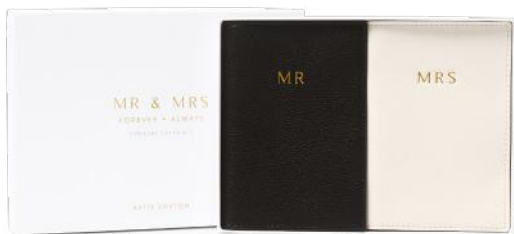

KLB3120u BRIDAL PASSPORT SET,
MR & MRS

MSRP $38.00

SIZE 10 1/2" X 7" X 3/16"