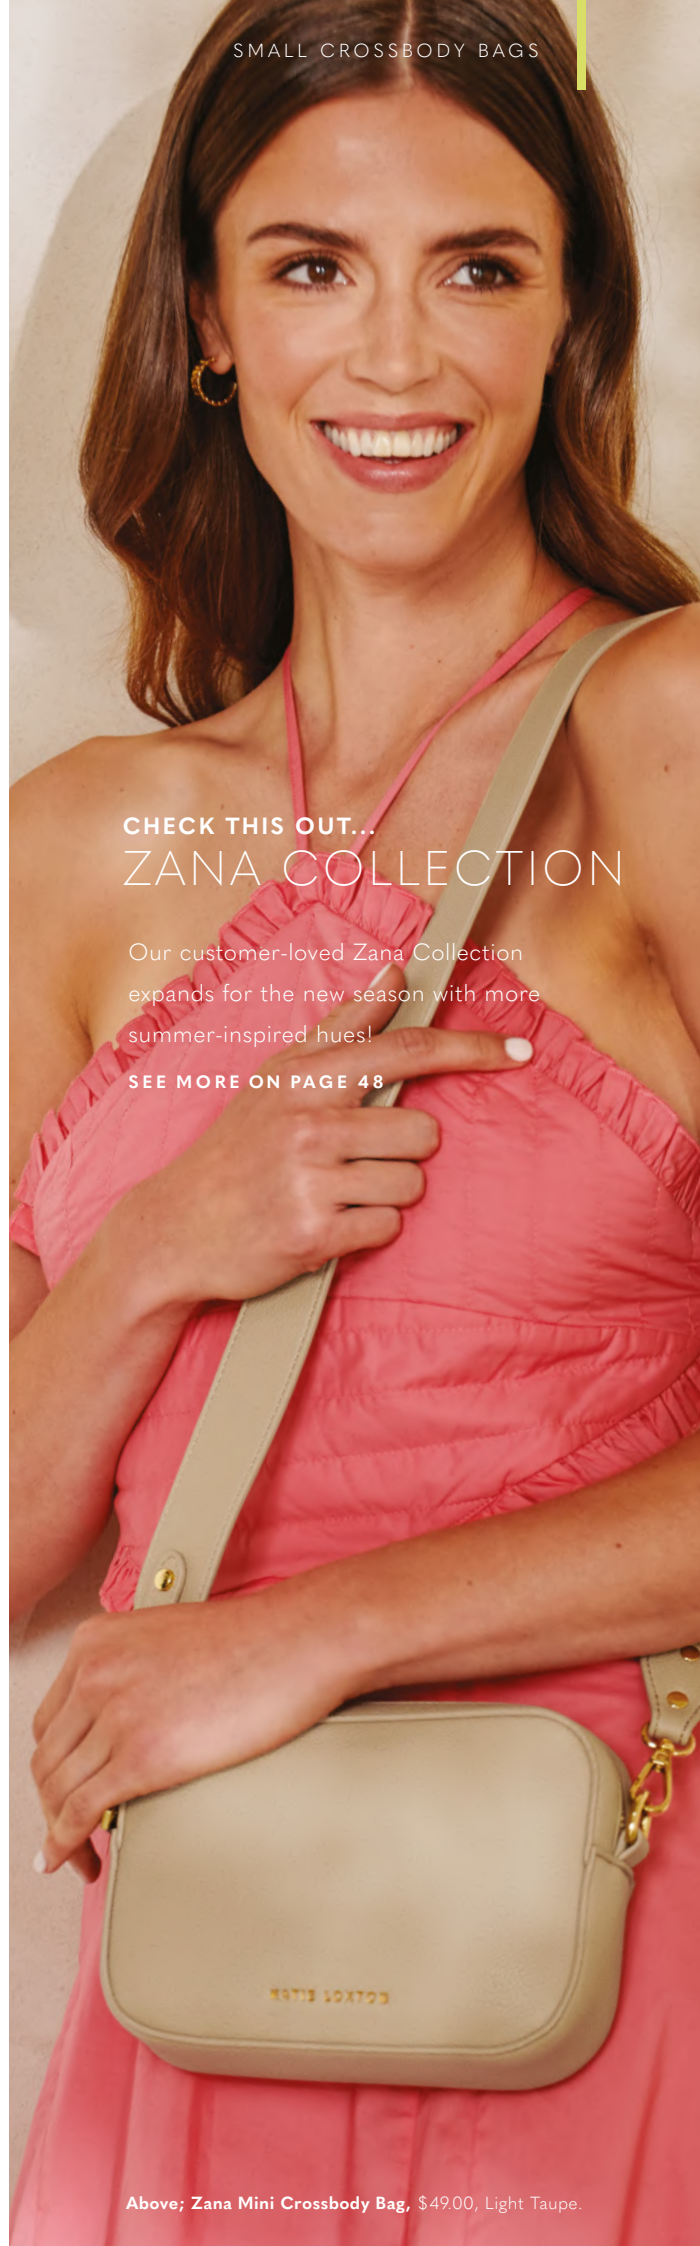

CHECK THIS OUT...
ZANA COLLECTION

Our customer-loved Zana Collection expands for the new season with more summer-inspired hues!

SEE MORE ON PAGE 48