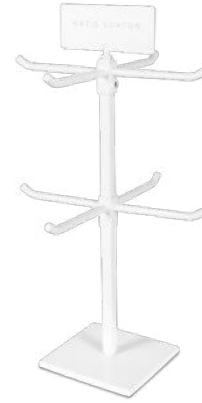

BRAND-NEW CLIP-ON DUO SUNGLASSES CASE

We're super excited for your customer to meet our Duo Clip-on Sunglasses Cases! Available in 6 must-have colorways, this innovative accessory holds two pairs of sunglasses, has zip closures to keep them safe, 2 pockets and gold-tone hardware.

KEY FEATURES

- Zip closure
- 2 pockets to hold 2 pairs of sunglasses
- Matching lining
- Soft vegan PU
- Matches travel tote bags

USKLPOS852
INCLUDED IN
PACK KLUSP1710