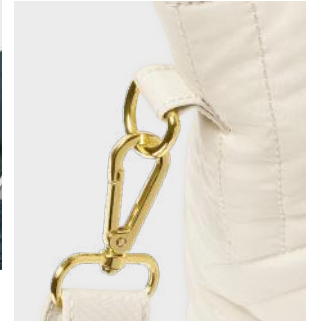

MSRP \$34.00

COLOR BLUSH PINK

SIZE 7" X 9 7/8" X 3 1/2"

BRAND-NEW QUILTED TOTE BAG

Say hello to our Quilted Tote! Featuring a quilted, rainbow pattern and available in 2 timeless colors. Whether it's worn as a gym bag, work bag, or everyday bag, this versatile profile has a shoulder strap, detachable crossbody strap, 3 internal pockets, and waterproof lining that ensures long-lasting durability.

KEY FEATURES

- Detachable crossbody strap
- Waterproof lining
- Modern arch quilted pattern
- 3x inside pockets
- Gold-tone branded zip fastening

KLB3428u QUILTED TOTE BAG

MSRP \$74.00

COLOR DUSTY NAVY

SIZE 12 5/8" X 15 3/4" X 4 3/4"