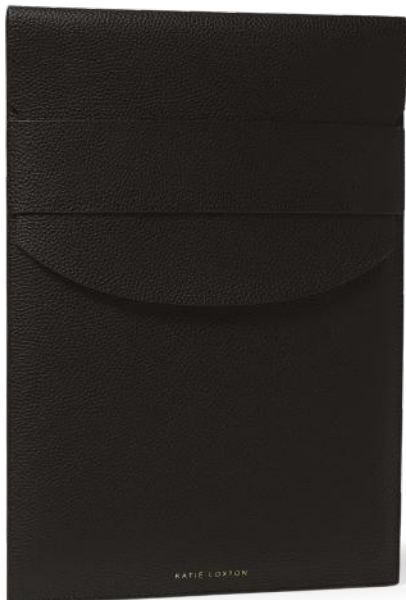

BRAND-NEW LAPTOP SLEEVE COLLECTION

Designed for the go-getting customer, our Laptop Sleeves are stylish and versatile. With an uplifting golden sentiment hidden inside, this sleeve folds out so your customer can put their laptop and mouse on top.

KEY FEATURES

- Internal secret message
- Lid opens to use as mouse mat
- Soft, vegan PU

USKLPOS603
INCLUDED
IN PACK

KLST220u LAPTOP SLEEVE,
DREAM IT, BELIEVE IT, ACHIEVE IT

MSRP \$34.00

COLOR BLACK

SIZE 15 3/4" X 11" X 3/16"