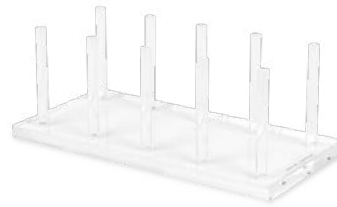

BRAND-NEW KEEPSAKE CHARM POUCH

Our uplifting Keepsake Charm Pouches are designed to add some positivity to your customers' every day. Featuring a secret message inside, these completely giftable styles have recycled lining and a gold-tone charm zipper that was designed to match back to our Positivity Keychains.

KEY FEATURES

- Front zip detail
- Individual golden charm zip pull
- Secret message PU patch inside
- Matches positivity keychains

USKLPOS601
INCLUDED
IN PACK