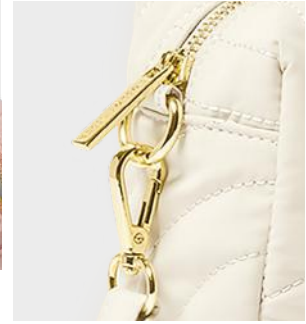

COLOR BLACK

SIZE 12 5/8" X 12 1/4" X 4 3/4"

Above; Ashley Tote Bag, \$59.00, Light Taupe.

BRAND-NEW QUILTED WRISTLET ORGANIZER

Matching back to our Quilted Tote, our gorgeous Quilted Wristlet Organizers are a must-have. This stylish quilted design is available in three neutral hues and pairs a soft cotton material with luxe gold-tone hardware.

KEY FEATURES

- Detachable wristlet strap
- Waterproof lining
- Modern arch quilted pattern
- Gold-tone branded zip fastening

KLB3429u QUILTED WRISTLET ORGANIZER

5 0 5 6 6 2 5 4 2 8 1 0 6

MSRP \$34.00

COLOR LIGHT SAND