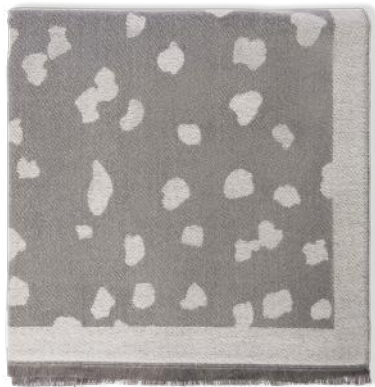

NEW ADDITION PRINTED BLANKET SCARF COLLECTION

Your customer can make a statement this summer with our Printed Blanket Scarves. With fun colors and prints to choose from, including dalmatian and modern arch, we know that there is a style for every customer.

KEY FEATURES

- Eye-catching patterns
- Supersoft material
- Frayed finish
- Contrasting border

KLS572u PRINTED BLANKET SCARF, DALMATIAN

MSRP $32.00

COLOR LIGHT CHARCOAL / OFF WHITE

SIZE 74 13/16" X 29 1/2" X 3/8"