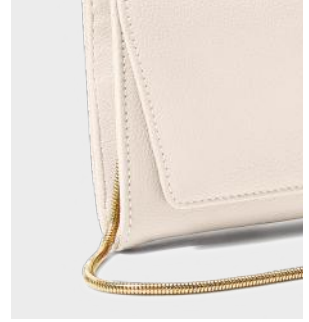

NEW ADDITION NEVA PURSE CROSSBODY BAG

Whether your customer decides to wear our Neva Purse Crossbody Bag as a purse or a crossbody bag, this versatile style boasts a detachable gold-tone snake chain, back slip pocket and card slots inside.

KEY FEATURES

- Detachable snake chain
- Card slots and dividers inside
- Back slip pocket
- Can be worn as a purse or crossbody
- Smooth vegan PU