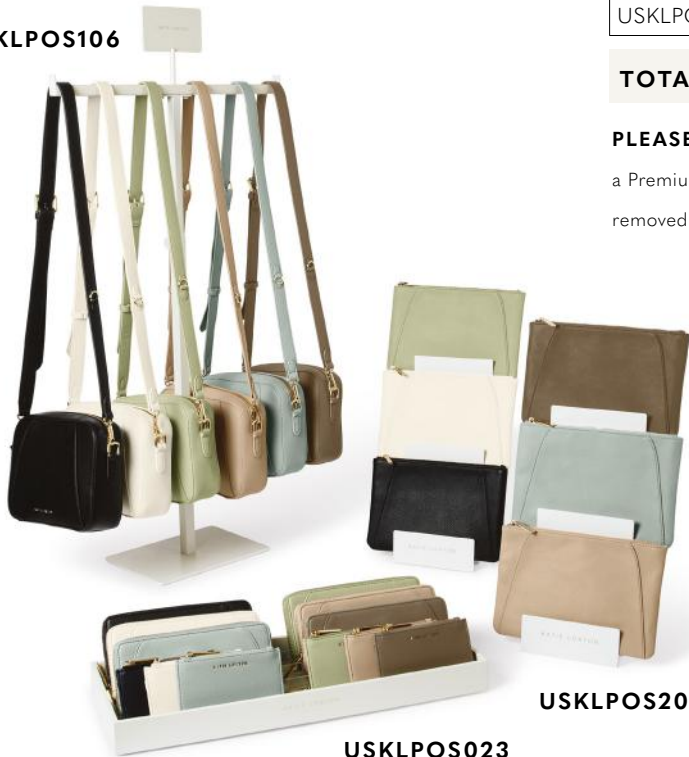

USKLPOS106

USKLPOS202

USKLPOS023

KLUSP1658

KLUSP1658
With POS & Graphics

KLUSP1659
With Graphics Only

CODE	KLUSP1658 With POS & Graphics	KLUSP1659 With Graphics Only
KLB3268u	2	2
KLB3269u	2	2
KLB3270u	2	2
KLB3271u	2	2
KLB3272u	2	2
KLB3273u	2	2
KLB3443u	2	2
KLB3444u	2	2
KLB3445u	2	2
KLB3446u	2	2
KLB3447u	2	2
KLB3448u	2	2
KLB3262u	2	2
KLB3263u	2	2
KLB3264u	2	2
KLB3265u	2	2
KLB3266u	2	2
KLB3267u	2	2
KLB3250u	2	2
KLB3251u	2	2
KLB3252u	2	2
KLB3253u	2	2
KLB3254u	2	2
KLB3255u	2	2
USKLPOS106	1	0
USKLPOS202	2	0
USKLPOS023	1	0
USKLPOS1144	1	1

TOTAL USD	$819.76	$779.76

PLEASE NOTE This pack includes a cost for the POS display. If you are a Premium Member, the POS display will come free of charge and will be removed from the pack price.