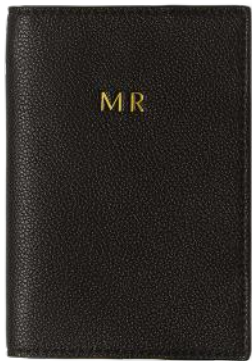

NEW ADDITION BRIDAL TRAVEL COLLECTION

Every wedding-attending customer will love to gift our Bridal Travel Collection to the happy couple. These boxed sets of vegan PU styles will see the newlyweds jet off on their honeymoon in style.

KEY FEATURES

- Matching Mrs & Mrs set
- Perfectly packaged for the perfect gift
- Black and white Colorway

KLB3464u PASSPORT COVER,
MR

MSRP $19.00

COLOR BLACK

SIZE 5 3/4" X 4" X 5/16"