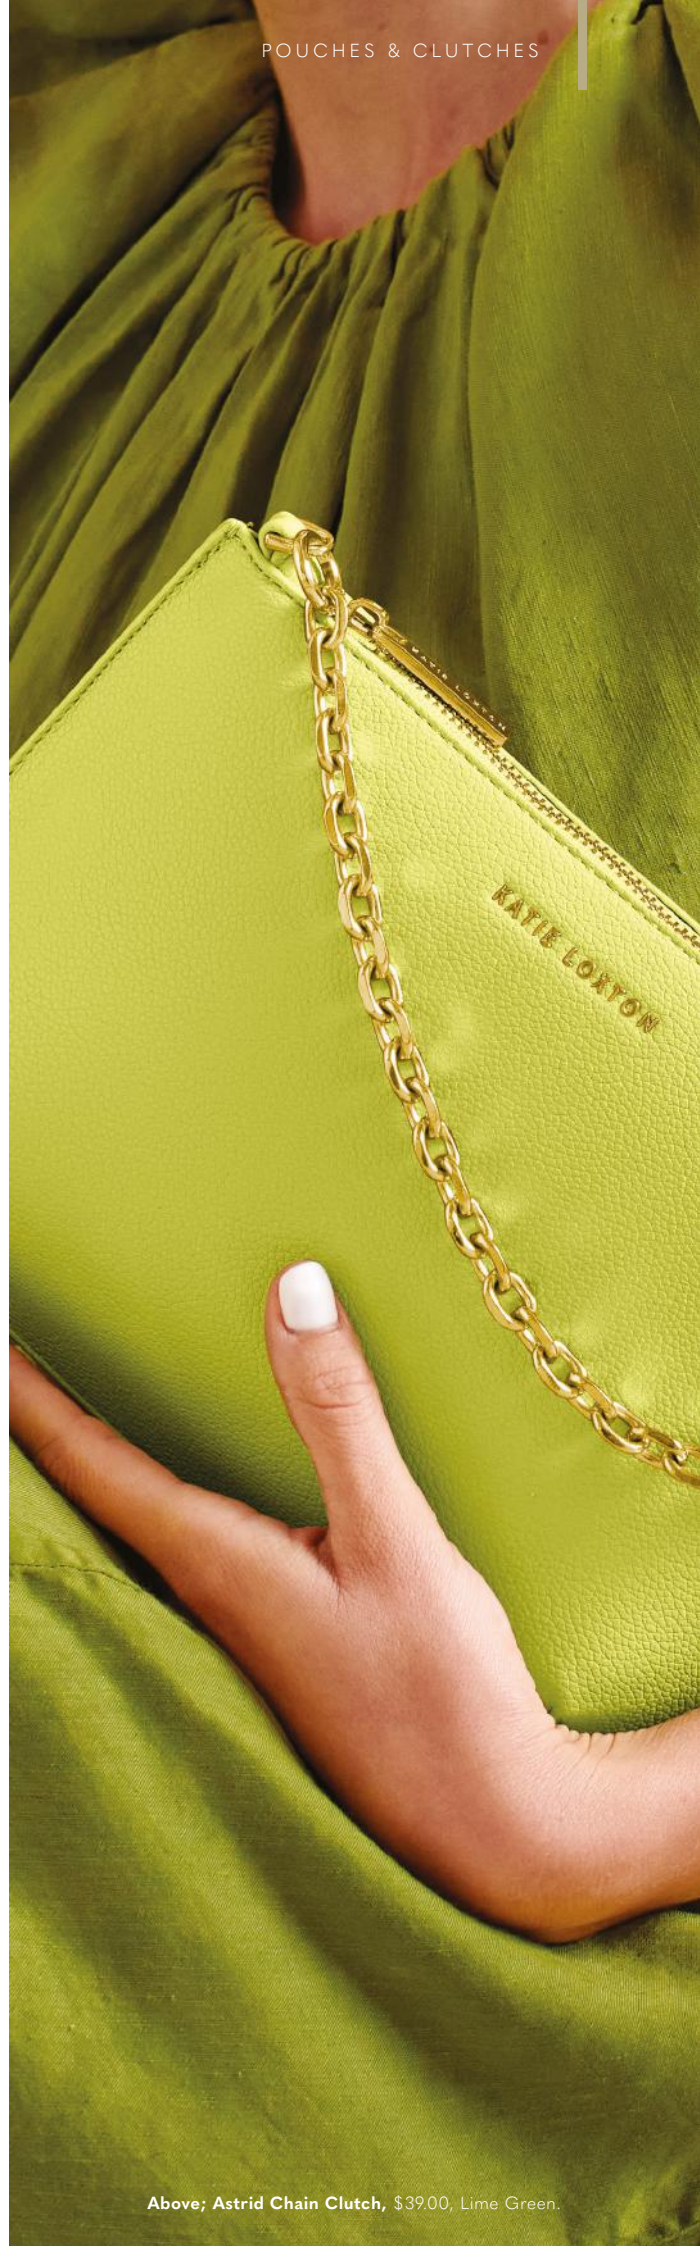

CODE	KLUSP1691	KLUSP1692
	With POS Only	With Product Only
KLB3211u	3	2
KLB3212u	3	2
KLB3213u	3	2
USKLPOS202	1	0
TOTAL USD	$166.48	$106.32

PLEASE NOTE This pack includes a cost for the POS display. If you are a Premium Member, the POS display will come free of charge and will be removed from the pack price.