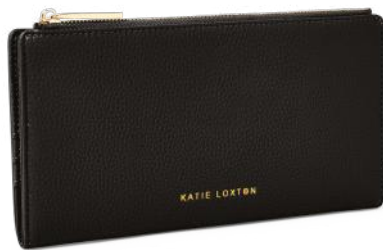

CODE	KLUSP1721	KLUSP1722
	With POS Only	With Product Only
KLB3375u	3	2
KLB3376u	3	2
KLB3377u	3	2
USKLPOS202	1	0
TOTAL USD	$191.05	$122.70

PLEASE NOTE This pack includes a cost for the POS display. If you are a Premium Member, the POS display will come free of charge and will be removed from the pack price.

NOT INCLUDED
IN PACK

KL B2685u TRAVEL ORGANIZER,
AND SO THE ADVENTURE BEGINS

MSRP $45.00

COLOR BLACK

SIZE 8 11/16" X 4 3/8" X 3/8"