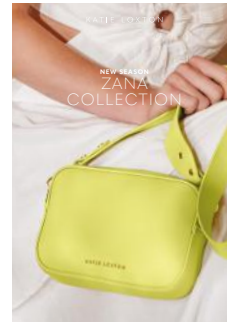

NEW ADDITION ZANA COLLECTION

Our Zana Collection was so popular last season, we had to bring it back with even more chic colorways for your customer to adore! From timeless Light Taupe to color-pop Lime Green, no summer wardrobe would be complete without Zana.

KEY FEATURES

- Gold-tone hardware with zipped closure
- Recycled polyester lining
- Smooth vegan PU
- D-ring for clip-on accessories
- Detachable strap

USKLPOS1133
INCLUDED
IN PACK