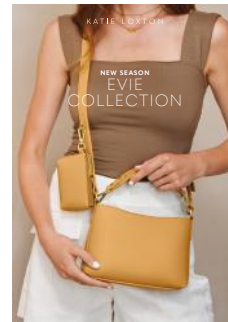

USKLPOS1136
INCLUDED
IN PACK