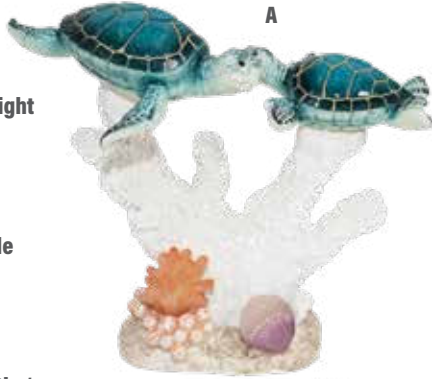

10
9
8
7
6
5
4
3
2
1

A - Turtle and Nemo with Light
T1141

Size: 7"
$18.00 / each

B- Small Blue & Silver Turtle
T1157

Size: 5"
$5.00 / each