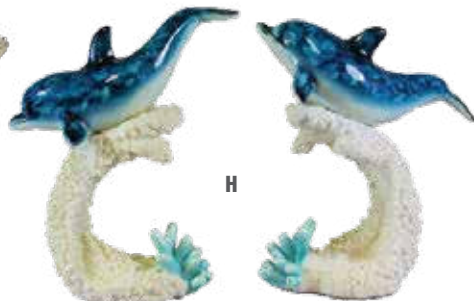

DL121  
Size: 7"  
\$10.00 / each

**E - 2 Dolphin and Turtle on Blue Coral**

DL126  
Size: 11"  
\$22.00 / each

**F - 2 Dolphins on White Coral**

DL116  
Size: 7"  
\$10.00 / each

TOP  
SELLER!

**G - 2 Large Dolphins on Wave/WoodDesign**