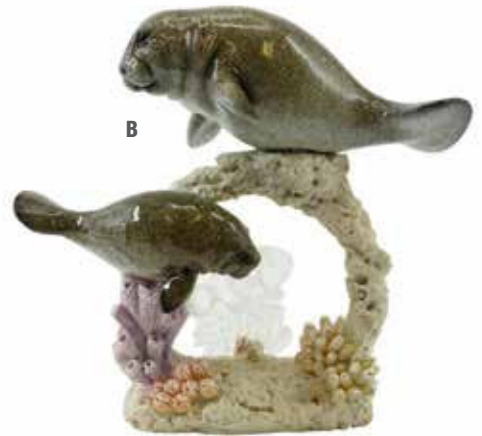

DL110  
Size: 6.5"  
\$7.50 / each

**G - Dolphin on Brown Wave**

DL109  
Size: 5.5"  
\$10.00 / each

**H - 3 Dolphins on Brown Wave**

DL103  
Size: 7.5"  
\$16.50 / each

10  
9  
8  
7  
6  
5  
4  
3  
2  
1

**A- 2 Turtles on White Coral with light**

**TI144**

Size: 10"

\$1750 / each

A

**B- 2 Manatees on a white coral frame with light**

**MT114**

Size: 10"

\$1750 / each

B

**C - Dolphin on a Coral Frame**

**DL119**

Size: 6.5"

\$14.00/each

C

**D - Stingray on a Coral Frame**