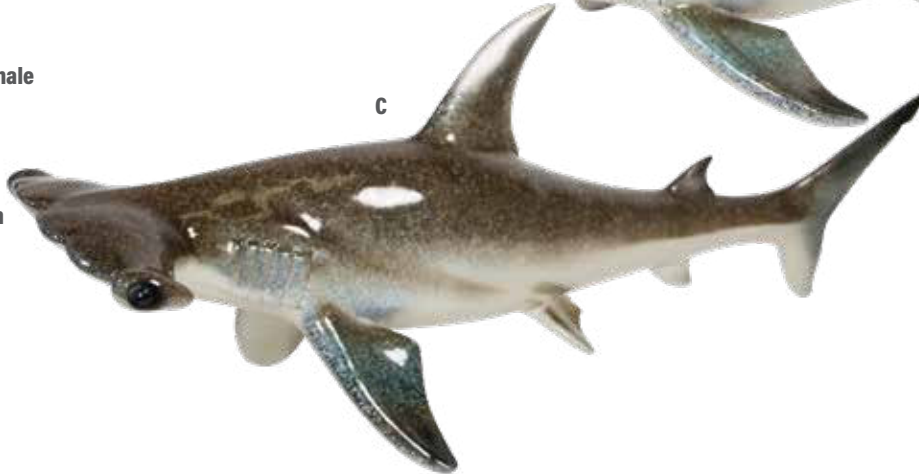

G

**H - Sea Lion with blue beach ball Tail Up**

OC151  
Size: 9"  
\$17.50 / each

H

**H - Sea Lion with blue beach ball Tail Down**

OC152  
Size: 9"  
\$17.50 / each

I

**J - Sea Lion Mother & baby**

OC150  
Size: 5.5"  
\$17.50 / each

J

Sea Lions

10  
9  
8  
7  
6  
5  
4  
3  
2  
1

10  
9  
8  
7  
6  
5  
4  
3  
2  
1

**A - Large Blue Dolphin**  
DL117  
Size: 20"  
\$35.00/each

**B - Large Shark**  
SH112  
Size: 19"  
\$35.00/each

**C - Large Hammer  
Head Shark**  
SH113  
Size: 20.5  
\$35.00/each

**D - Large Humpback Whale**  
OC148  
Size: 22"  
\$35.00/each

**E - Large Orca/Whale**  
SH106  
Size: 17"  
\$35.00/each

**F - Large Sea Lion**  
OC153  
Size: 20"  
\$50.00/each