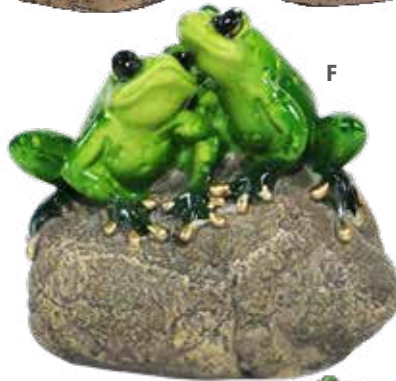

**Additional styles of Frogs  
available. Please visit our  
website for most updated  
selection of merchandise**

**TOP  
SELLER!**

**A - Frog Welcome Design**

F1112  
Size: 14"  
\$20.00 / each

**B - Small Frog on a Stone**

F1105  
Size: 3"  
\$2.25 / each

**C - Frog Pilot**

F1173  
Size: 7.5"  
\$9.25 / each

**D - Frog with Floating Donut**

F1165  
Size: 7"  
\$9.25 / each

**E - Single Frog on Stone**

F1134  
Size: 3.5"  
\$4.00 / each

**F - 2 Frogs on a Stone**

F1135  
Size: 4.5"  
\$6.50 / each

**G - 3 Frogs Vertical**

F1164  
Size: 10"  
\$10.00 / each

**H - Family Frog Taking a Selfie**

F1140  
Height: 9"  
\$15.00/each

**A - Frog/Boy and Girl**