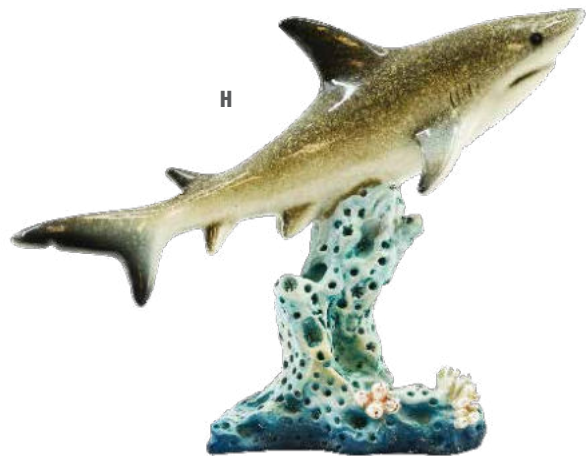

**E - Small Hammerhead Shark**

SH109

Size: 4.5"

\$3.50 / each

**F - Hammerhead Shark**

SH111

Size: 7"

\$6.50 / each

**G - 2 Sharks on Coral**

SH115

Size: 8.5"

\$11.00 / each

**H - Shark on Blue Coral**

SH116

Size: 8.5"

\$11.00 / each

# ORCA / HUMPBACK WHALES / SEAHORSES

**A - Orca on a spring**  
OC110  
\$4.50 / each

**B - Humpback Whale on a spring**  
OC108  
\$4.50 / each

**C - Small Humpback Whale**  
OC133  
Size: 4"  
\$3.50 / each