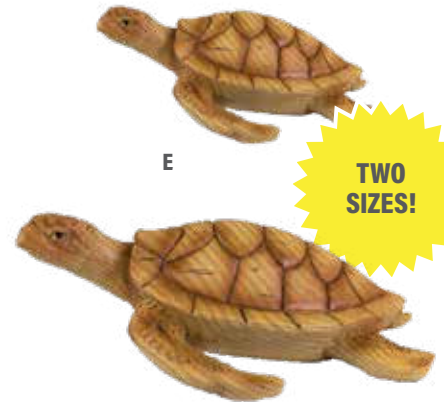

A - Turtle (Hear, See, Speak no Evil)

Horizontal
T1111
Size: 5"
$6.00 / each

B - Turtle with Attitude

T1113
Size: 4.5"
$4.25 / each

C - Small and Large Turtle/Wood Design

T1114
Size: 8.5"
$12.00 / each

D - Large Turtle on Display/Wood Design

T1115
Size: 7.5"
$10.00 / each

E - Single Turtle/Wood Design

T1117
Size: 3.5"
$3.25 / each
T1116
Size: 6"
$4.75 / each

TWO SIZES!

Turtles with Big Eyes

F - Blue Turtle with Big Eyes

T1147 / Green
T1148 / Blue
Size: 5"
$5.00 / each

NEW!

G - Baby & Mother Green Turtle with Big Eyes

T1149 / Green
T1150 / Blue
Size: 6"
$9.00 / each

H - Turtle Box wih Big Eyes

T1151 / Green
T1152 / Blue
Size: 7"
$11.00 / each