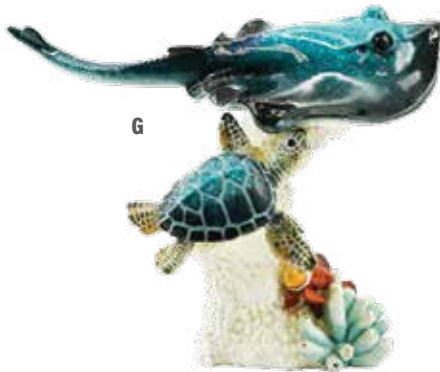

G - Blue Stingray and Turtle on White Coral
OC122
Size: 7.5"
$17.50 / each

H - Stingray on a Rock
OC127
Size: 12"
$27.50 / each