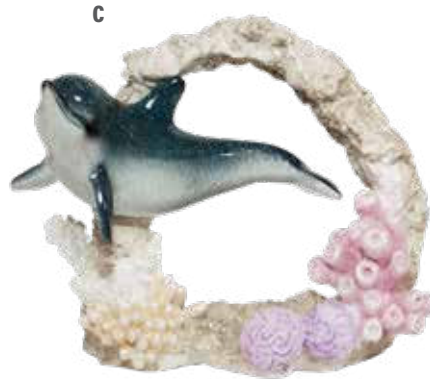

\$1750 / each

B

**C - Dolphin on a Coral Frame**

**DL119**

Size: 6.5"

\$14.00/each

C

**D - Stingray on a Coral Frame**