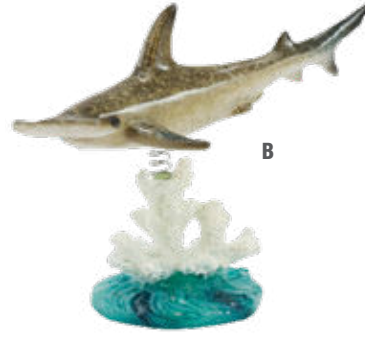

**D - Small Shark on a Wave**  
SH102  
Size: 6"  
\$6.00 / each

**E - Mermaid on a Wave**  
MR101  
Size: 8"  
\$17.50 / each

**F - 2 Orca's on Wave**  
OC130  
Size: 8"  
\$9.50 / each

**G - Orca on a wave**  
OC131  
Size: 6.5"  
\$6.00 / each

**A - Shark on a Spring**

SH105

Size: 3.5"

\$4.50 / each

**B - Hammerhead Shark on a Spring**

SH107

Size: 3.5"

\$4.50 / each

**C - Small Great White Shark**

SH108

Size: 4.5"

\$3.50 / each

**D - Great White Shark**

SH110

Size: 7.5"

\$6.50 / each