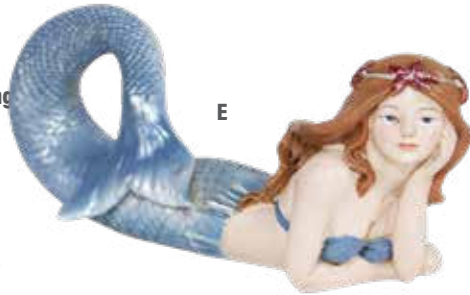

E - Mermaid lying down (Facing Right)

MR119
Size: 7" W
$12.00 / each

G - Mermaid lying down (Facing Left)

MR121
Size: 5.5" W
$8.50 / each