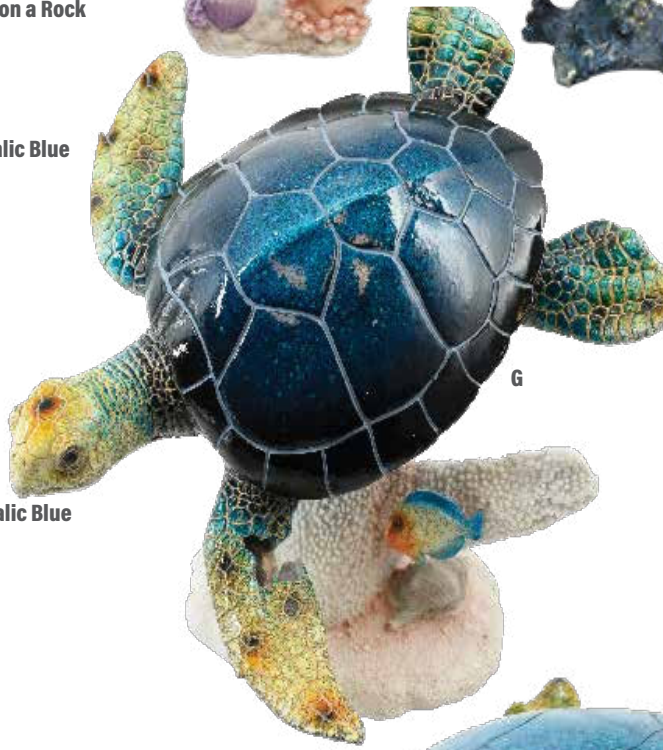

**D - 2 Turtles with Light**  
T1145

Size: 7"  
\$18.00 / each

**E - Blue & Silver Turtle on a Rock**  
T1156

Size: 7"  
\$13.00 / each

**F- Mother & Baby Matalic Blue Turtle / Silver**  
T1153

Size: 9.5" W  
\$25.00 / each

**G - Large Blue Turtle on White Coral**  
T1139

Size: 13"  
\$50.00/each

**H- Mother & Baby Matalic Blue Turtle on brown rock**  
T1155

Size: 8"  
\$18.00 / each

**I - Large Blue Turtle**  
T1137 \*\*

Size: 23"  
\$75.00 / each

\*\* Itmes can be mounted on the Wall

**A - Loose Manatee**

MT111  
Size: 4.5"  
\$3.50 / each

**B - Gray Manatee with a Baby on a Rock**

MT112  
Size: 8.5"  
\$15.00 / each

**C - Blue Manatee with a Baby on a Rock**