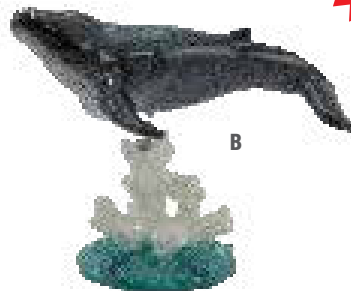

OCEAN ANIMALS ON SPRINGS - 3.5"

**TOP
SELLERS!**

A - Sea Lion on a spring

OC107
$450 / each

B - Humpback Whale on a spring

OC108
$4.50 / each

C - Stingray on a Spring

OC109
$4.50 / each