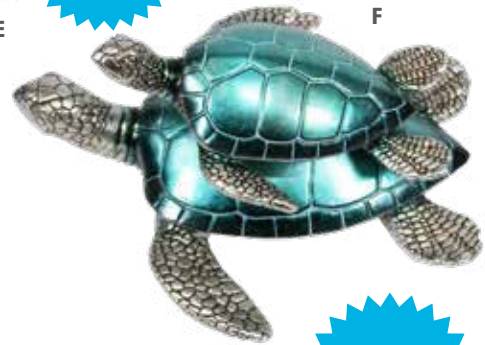

F- Mother & Baby Matalic Blue Turtle / Silver
T1153

Size: 9.5" W
$25.00 / each