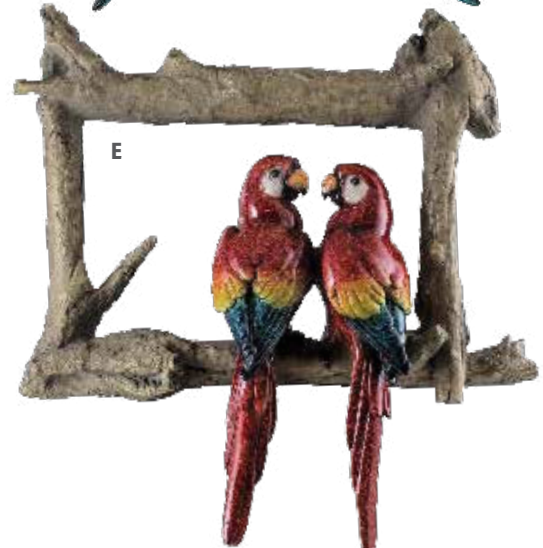

**TOP SELLER!**

**A - Yellow & Green Parakeet in a Frame**

BF102  
Size: 6"  
\$10.00 / each

B

**B - 2 Birds in a Frame**

BF104  
Size: 8"  
\$13.00 / each

C

**C - 3 Birds in a Frame**

BF108  
Size: 10"  
\$16.00 / each

**D - Yellow & Red Macaw in a wood Frame**

BF105  
Size: 12"  
\$25.00 / each

E

**E - 2 Red Macaw in a wood Frame**

BF105  
Size: 12"  
\$16.00 / each

**F - Red Parrot on Welcome**

BR114  
Size: 7.5" L X 5.5" H  
\$8.50 / each

F

**G - 3 Birds in a Frame**

BF107  
Size: 10"  
\$16.00 / each

G

**H - Blue and Yellow Macaw**

BR115  
Size: 6"  
\$6.75 / each

H