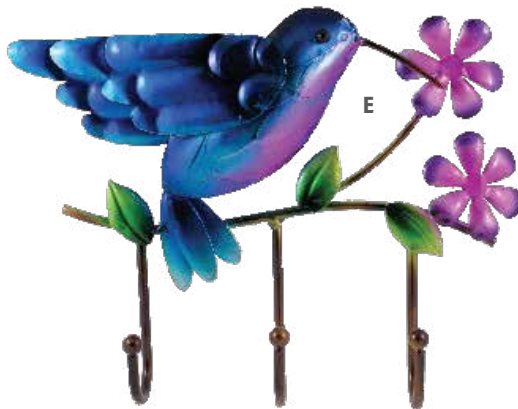

**A - Small Green Iguana**

IG102

Size: 3.5"

\$3.00/each

**B - Iguana/Welcome Sign**

IG118

Size: 5"

\$5.00/each

Iron Metal Wall Decor

**C - Dolphin Wall Decor**

MD103

Size: 10"

\$9.00 / each

**D - Dolphin Welcome Wall Decor**

MD104

Size: 16"

\$13.00 / each

**E - Hummingbird Wall Decor**

MD105

Size: 11"

\$8.00 / each

**F - Bird Wall Decor**

MD106

Size: 14"