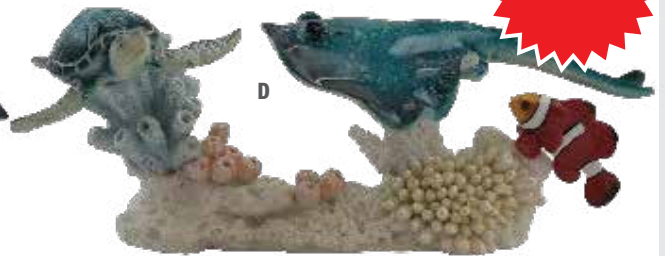

A - Large Blue Turtle with Fish on Coral Base

OC103
Size: 6.5"
$15.00 / each

**TOP
SELLER!**

B - Green Turtle on Coral White Base

OC102
Size: 5"
$7.00 / each

C - 2 Dolphins with Fish on Coral Base

OC104
Size: 9.5"
$15.00 / each

D - Turtle & Stingray with Fish on Coral Base

OC105
Size: 9"
$15.00 / each

**TOP
SELLER!**

E - Dolphin & Stingray with Fish on Coral Base

OC106
Size: 9"
$15.00 / each

F - Stingray on White Coral

OC120
Size: 7.5"
$15.00 / each

G - 2 Blue Turtles on White Coral

OC119
Size: 8"
$15.00 / each

H - Shark on White Coral

OC121
Size: 7"
$15.00 / each