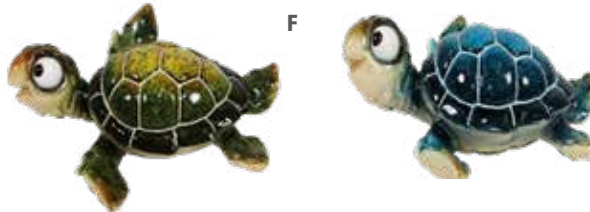

Turtles with Big Eyes

F - Blue Turtle with Big Eyes

T1147 / Green
T1148 / Blue
Size: 5"
$5.00 / each