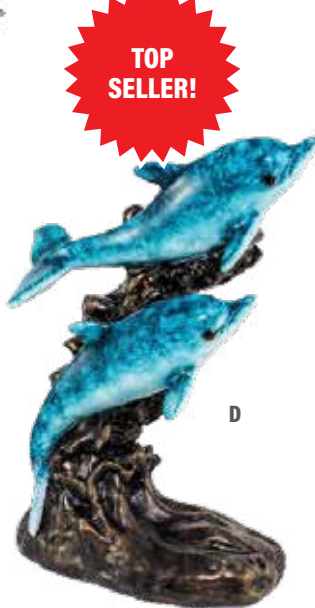

**TOP
SELLER!**

F - Dolphin on Brown Wave

DL110
Size: 6.5"
$7.50 / each