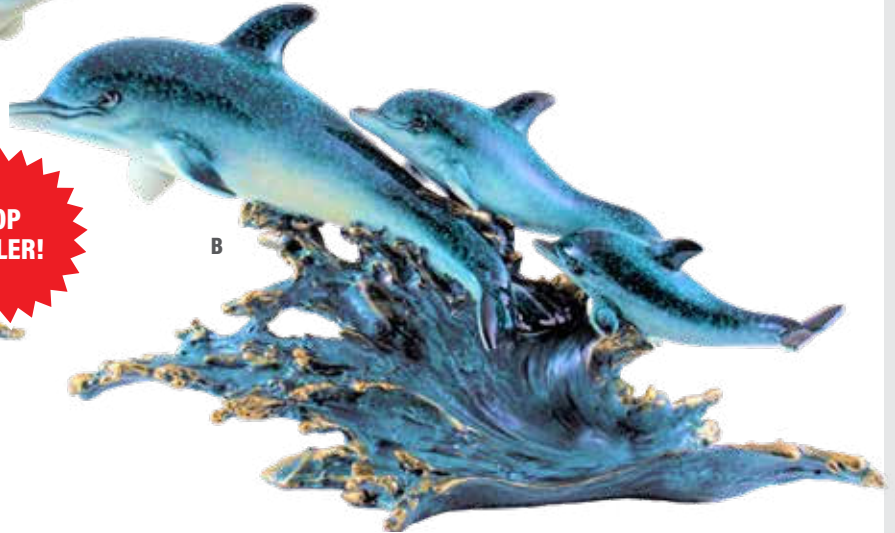

**C - Large Hammer  
Head Shark**  
SH113  
Size: 20.5  
\$35.00/each

**D - Large Humpback Whale**  
OC148  
Size: 22"  
\$35.00/each

**E - Large Orca/Whale**  
SH106  
Size: 17"  
\$35.00/each

**F - Large Sea Lion**  
OC153  
Size: 20"  
\$50.00/each

**A - Large and Small Dolphin on a Wave**

DL101  
Size: 9"  
\$22.00 / each

**B - 3 Dolphins on a Large Wave**

DL102  
Size: 13"  
\$28.00 / each

**TOP  
SELLER!**

**C - 3 Dolphins on a Brown Wave**

DL106  
Size: 10.5"  
\$20.00 / each