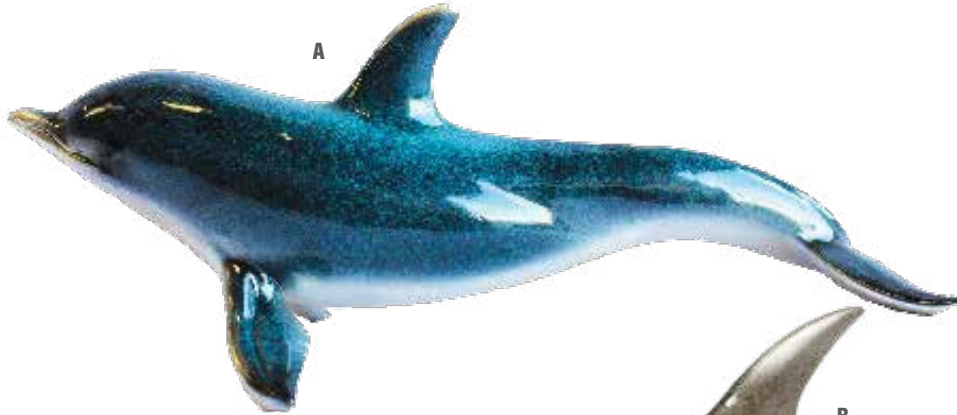

G

**H - Sea Lion with blue beach ball Tail Up**

OC151  
Size: 9"  
\$17.50 / each

H

**H - Sea Lion with blue beach ball Tail Down**

OC152  
Size: 9"  
\$17.50 / each

I

**J - Sea Lion Mother & baby**

OC150  
Size: 5.5"  
\$17.50 / each

J

Sea Lions

10  
9  
8  
7  
6  
5  
4  
3  
2  
1

10  
9  
8  
7  
6  
5  
4  
3  
2  
1

**A - Large Blue Dolphin**  
DL117  
Size: 20"  
\$35.00/each

**B - Large Shark**  
SH112  
Size: 19"  
\$35.00/each

**C - Large Hammer  
Head Shark**  
SH113  
Size: 20.5  
\$35.00/each

**D - Large Humpback Whale**  
OC148  
Size: 22"  
\$35.00/each

**E - Large Orca/Whale**  
SH106  
Size: 17"  
\$35.00/each

**F - Large Sea Lion**  
OC153  
Size: 20"  
\$50.00/each