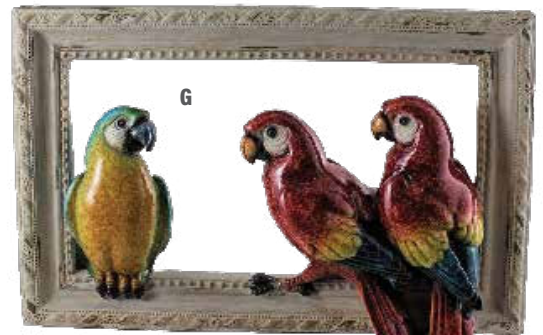

**TOP SELLER!**

**A - Yellow & Green Parakeet in a Frame**

BF102  
Size: 6"  
\$10.00 / each

B

**B - 2 Birds in a Frame**

BF104  
Size: 8"  
\$13.00 / each

C

**C - 3 Birds in a Frame**

BF108  
Size: 10"  
\$16.00 / each

**D - Yellow & Red Macaw in a wood Frame**

BF105  
Size: 12"  
\$25.00 / each

E

**E - 2 Red Macaw in a wood Frame**

BF105  
Size: 12"  
\$16.00 / each

**F - Red Parrot on Welcome**

BR114  
Size: 7.5" L X 5.5" H  
\$8.50 / each

F

**G - 3 Birds in a Frame**

BF107  
Size: 10"  
\$16.00 / each

G

**H - Blue and Yellow Macaw**

BR115  
Size: 6"  
\$6.75 / each

H