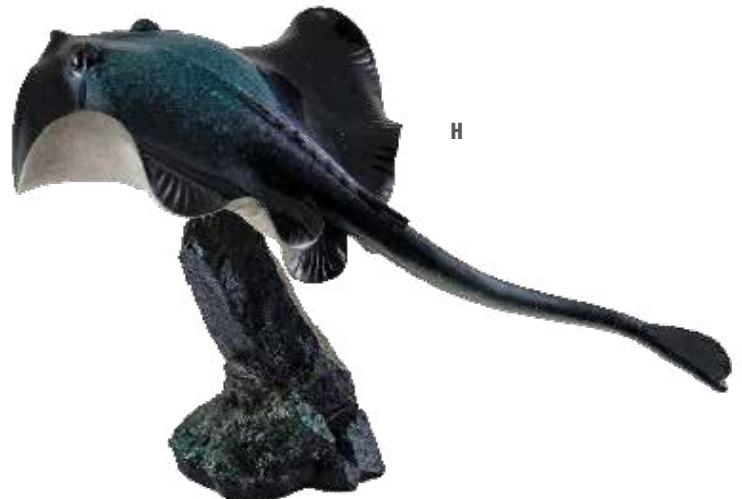

A - Stingray on a Spring
OC109
Size: 3.5"
$4.50 / each

B - Single Loose Stingray
OC126
Size: 4"
$3.50 / each

C - Stingray / Blue with White Coral
OC128
Size: 5.5"
$10.00 / each

D - Stingray / Gray with Blue Coral
OC129
Size: 5.5"
$10.00 / each

E - Gray Stingray and Turtle on White Coral
OC123
Size: 9"
$20.00 / each

F - 2 Blue Stingrays on Blue Coral
OC124
Size: 9"
$20.00 / each

G - Blue Stingray and Turtle on White Coral
OC122
Size: 7.5"
$17.50 / each

H - Stingray on a Rock
OC127
Size: 12"
$27.50 / each