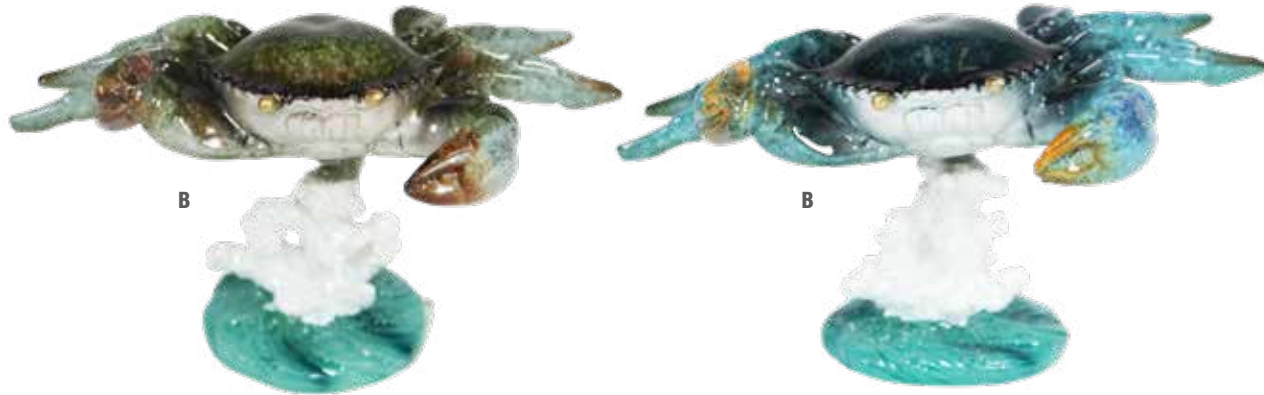

**B - Crab on a Spring**

CR101 Green  
CR104 Blue  
CR109 Red  
Size: 3.5"  
\$4.50 / each

**E - Blue Crab**

CR105-B  
Size: 5"  
\$3.50 / each  
CR106-B  
Size: 7.5"  
\$8.00 / each  
CR107-B  
Size: 10"  
\$13.00 / each