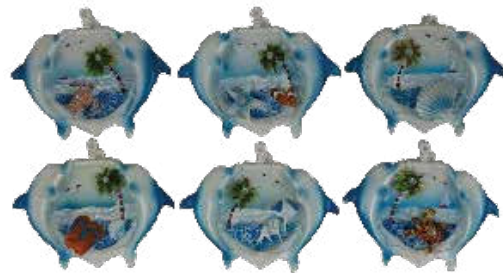

P

**NEW!**

**Magnets are \$18.00 per dozen.**

**The min Order is 6 Dz assorted when name drop is requested**

**A - Blue Turtle Magnets/Assorted**  
M1113  
\$18.00 / dozen

**TOP  
SELLERS!**

**B - Turtle Hatching Blue Magnets/ Assorted**  
M1112  
\$18.00 / dozen

**C - Sandal Magnets/Assorted**  
M1114  
\$18.00 / dozen

A

B

C

**D - Lizard Magnets/Assorted**  
M1118  
\$18.00 / dozen

**E - Blue Dolphin Magnets/Assorted**  
M1117  
\$18.00 / dozen

D

E