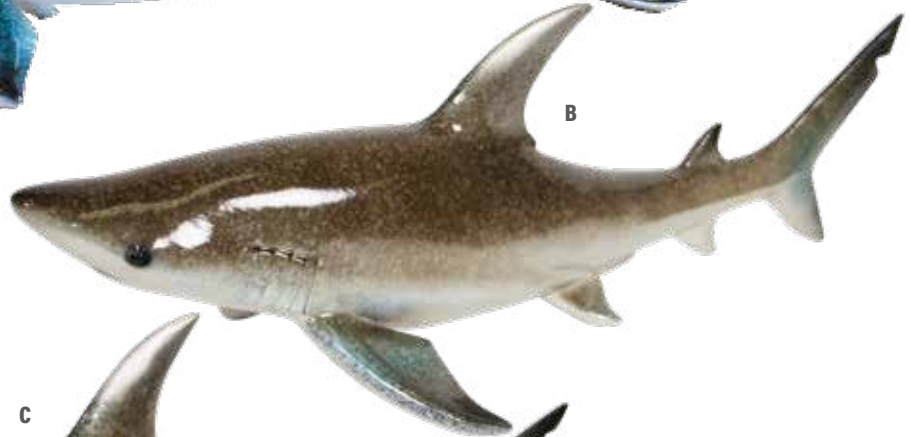

G

**H - Sea Lion with blue beach ball Tail Up**

OC151  
Size: 9"  
\$17.50 / each

H

**H - Sea Lion with blue beach ball Tail Down**

OC152  
Size: 9"  
\$17.50 / each

I

**J - Sea Lion Mother & baby**

OC150  
Size: 5.5"  
\$17.50 / each

J

Sea Lions

10  
9  
8  
7  
6  
5  
4  
3  
2  
1

10  
9  
8  
7  
6  
5  
4  
3  
2  
1

**A - Large Blue Dolphin**  
DL117  
Size: 20"  
\$35.00/each

**B - Large Shark**  
SH112  
Size: 19"  
\$35.00/each

**C - Large Hammer  
Head Shark**  
SH113  
Size: 20.5  
\$35.00/each

**D - Large Humpback Whale**  
OC148  
Size: 22"  
\$35.00/each

**E - Large Orca/Whale**  
SH106  
Size: 17"  
\$35.00/each

**F - Large Sea Lion**  
OC153  
Size: 20"  
\$50.00/each