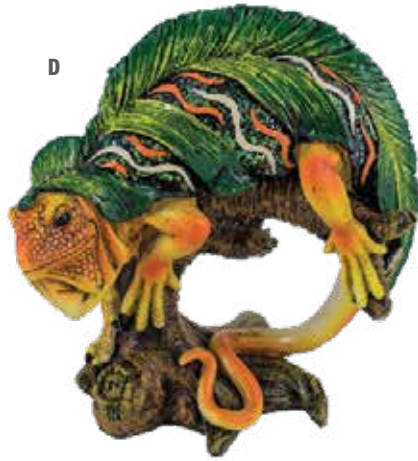

# IGUANAS / CLOSOUTS

OCEAN WORLD  
IMPORTS

**A - Orange and Green Iguana**

IG103  
Size: 7"  
\$8.00/each

**B - Brown and Green Iguana with Red Head**

IG112  
Size: 7"  
\$8.00/each

**C - Brown and Green Iguana/Red Head**

IG104  
Size: 5"  
\$5.00/each

**D - Orange and Green Iguana**

IG105  
Size: 6"  
\$8.00/each

**E - Brown and Green Iguana**

IG113  
Size: 6"  
\$8.00/each

**F - Blue and Brown Iguana**

IG116  
Size: 5"  
\$5.00/each