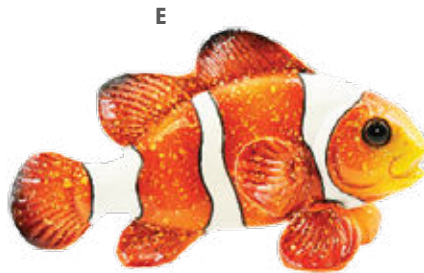

Size: 3.5"  
\$3.50 / each

**OC113**  
Size: 6"

\$11.00 / each

**OC149**  
Size: 9"

\$16.00 / each

**E - Nemo / Clownfish**  
**OC116**

Size: 6"  
\$7.50 / each

**F - Small and Large Blue Fish**  
**OC115**