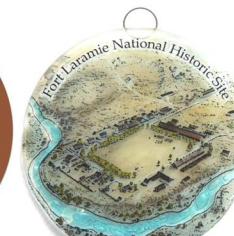

Bridges

City Skylines

Water Falls

Sculptures and Monuments

Organization Logos

License - Custom - Logos - Name Dropping

Free Name Drop - 50 pieces minimum / Custom Design (\$40 + free pieces to offset cost) - 100 pieces minimum