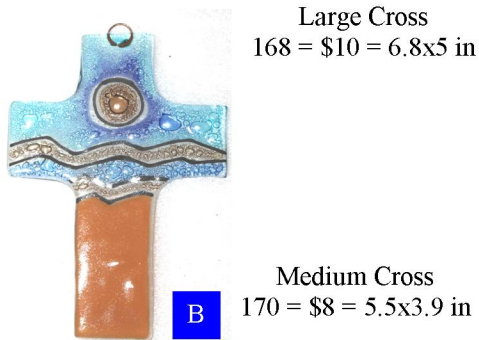

Multi-Use Rectangular Dish (x only)
048 = $6.5 = 2.95x4.72 in
Minimum 2 per design

Large Cross
168 = $10 = 6.8x5 in

Medium Cross
170 = $8 = 5.5x3.9 in