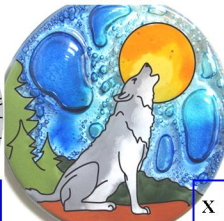

North America Collection

149 Ornament $4.25 - min 2 pcs
104 Night Light $10- min 2 pcs

052 Square Dish $6.50 - min 2 pcs
048 Rectangular Dish $6.5—min 2 pcs (x only)

017 Small Wavy Glass $10 - min 3 pcs (y only)
018 Picture Frame $6.5 - min 3 (x only)

WOL3

(*) Minimum order for these designs is 12 pcs.