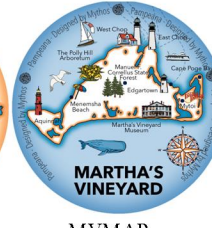

MVMAP

**Minimum Order for these Designs 12 pcs **