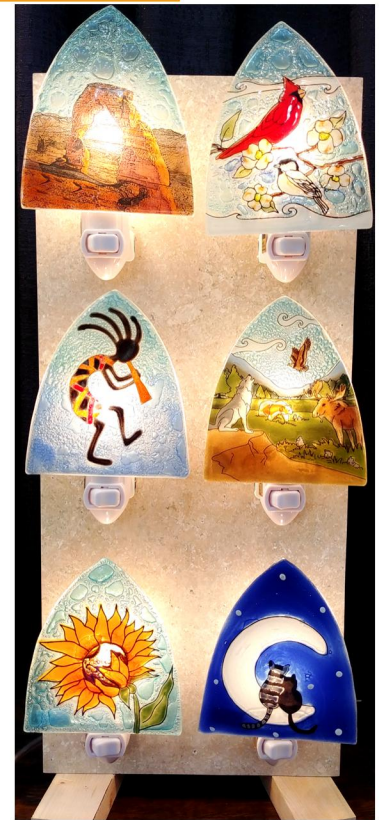

Multi-Use Dishes
 They are the perfect size to hold Candles, Soaps, Jewelry, Spoon Rest, Candy, Spreads, Appetizers, Butter, etc.

Small Wavy Glass
 017 = \$10 = 2.7x8.7 in - min 2

Night Light
 104 = \$10 = 4.3x5.3 in