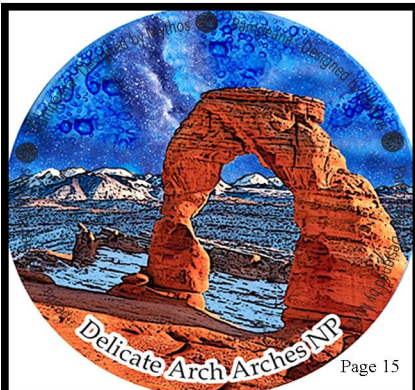

Pampeana Glass Art & Green Living Tree Collection

"Green Products that Speak to the Heart"

Recycled Glass & Renewable Tagua

Name Drop & Custom Design

Fair Trade & Hand Made

2022/2023 Catalogue_{v2}

"Protecting our Environment and Promoting Socially Conscious Products Is our goal at Pampeana"