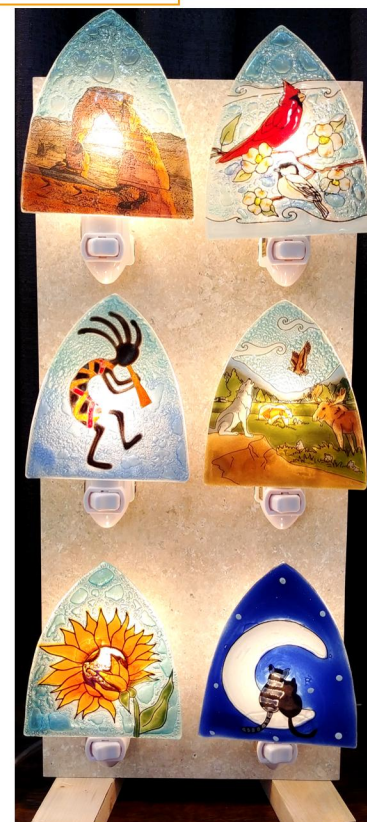

Small Wavy Glass
017 = \$10 = 2.7x8.7 in - min 2

Large Cross
168 = \$10 = 6.8x5 in

B

Medium Cross
170 = \$8 = 5.5x3.9 in

Night Light
104 = \$10 = 4.3x5.3 in

Wall/Table Flat Display
\$290
24 NL + Display \$50 + 2 NL Free