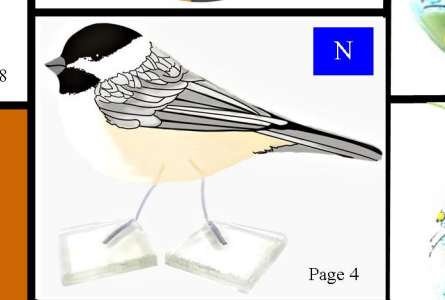

2022/2023 Catalogue_{v2}

"Protecting our Environment and Promoting Socially Conscious Products Is our goal at Pampeana"

www.pampeana.net - info@pampeana.net - 503-490-3537