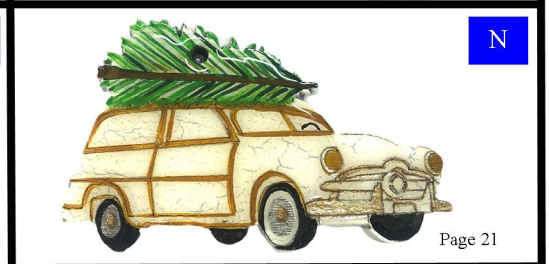

Pampeana Glass Art & Green Living Tree Collection

"Green Products that Speak to the Heart"

Recycled Glass & Renewable Tagua

Name Drop & Custom Design

Fair Trade & Hand Made

2022/2023 Catalogue_{v2}

"Protecting our Environment and Promoting Socially Conscious Products Is our goal at Pampeana"