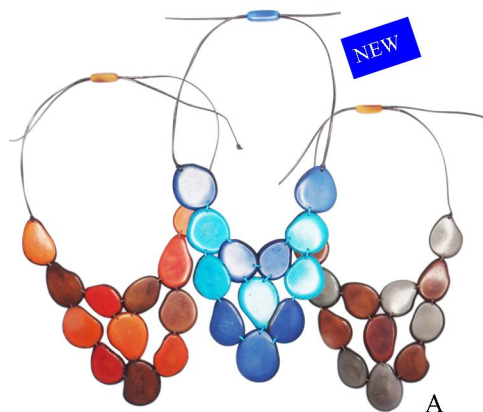

SHELLS
(Summer, Fall)

B

T-NEC11b
Red, Black, Aqua, Orange,
Purple, Lime

A

T-NOIR32

A

T-HN02bro - HN02ba - HN02bg
Also solid Red, Aqua, Gray

A