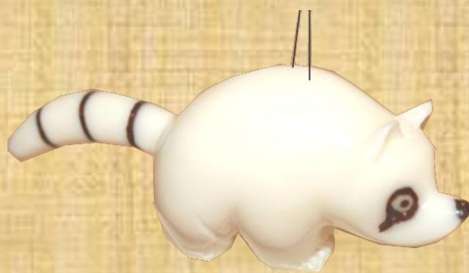

“Amazing Ornament Carvings” part 1

These carvings are made using Nuts from a tropical palm tree call “Tagua” or “Vegetable Ivory”. The qualities of these nuts are similar to real ivory. The local villages instead of cutting the trees for the lumber, protect them instead and harvest the nut. A great way to preserve the rainforest while providing a sustainable way of living to the local artisans.

T-RACor - A