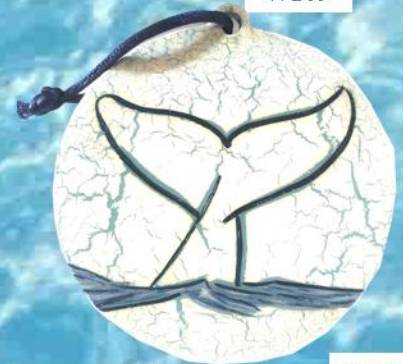

GREEN LIVING TREE

Coastal Breeze Collection

$5 Ea. 6 Min - Size 3-4 inches
$5.50 Name Drop Min 25 pcs and Custom Design Min 50 pcs (one design)

W112