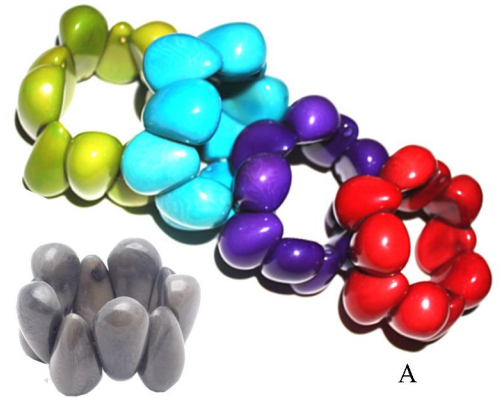

T-DROP
Green, Aqua, Purple, Red, Gray, Gray
Combo, Multi,

A