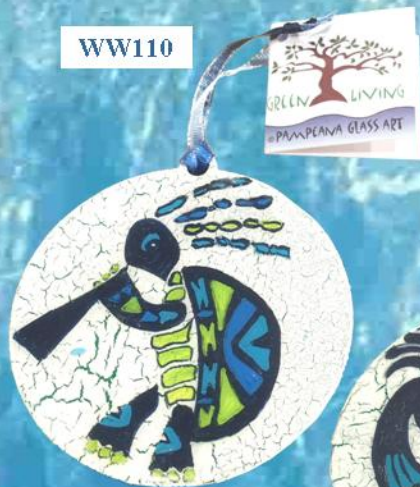

GREEN LIVING TREE

Enchanted Crackle Collection

“Amazing Ornament Carvings” part 1

These carvings are made using Nuts from a tropical palm tree call “Tagua” or “Vegetable Ivory”. The qualities of these nuts are similar to real ivory. The local villages instead of cutting the trees for the lumber, protect them instead and harvest the nut. A great way to preserve the rainforest while providing a sustainable way of living to the local artisans.